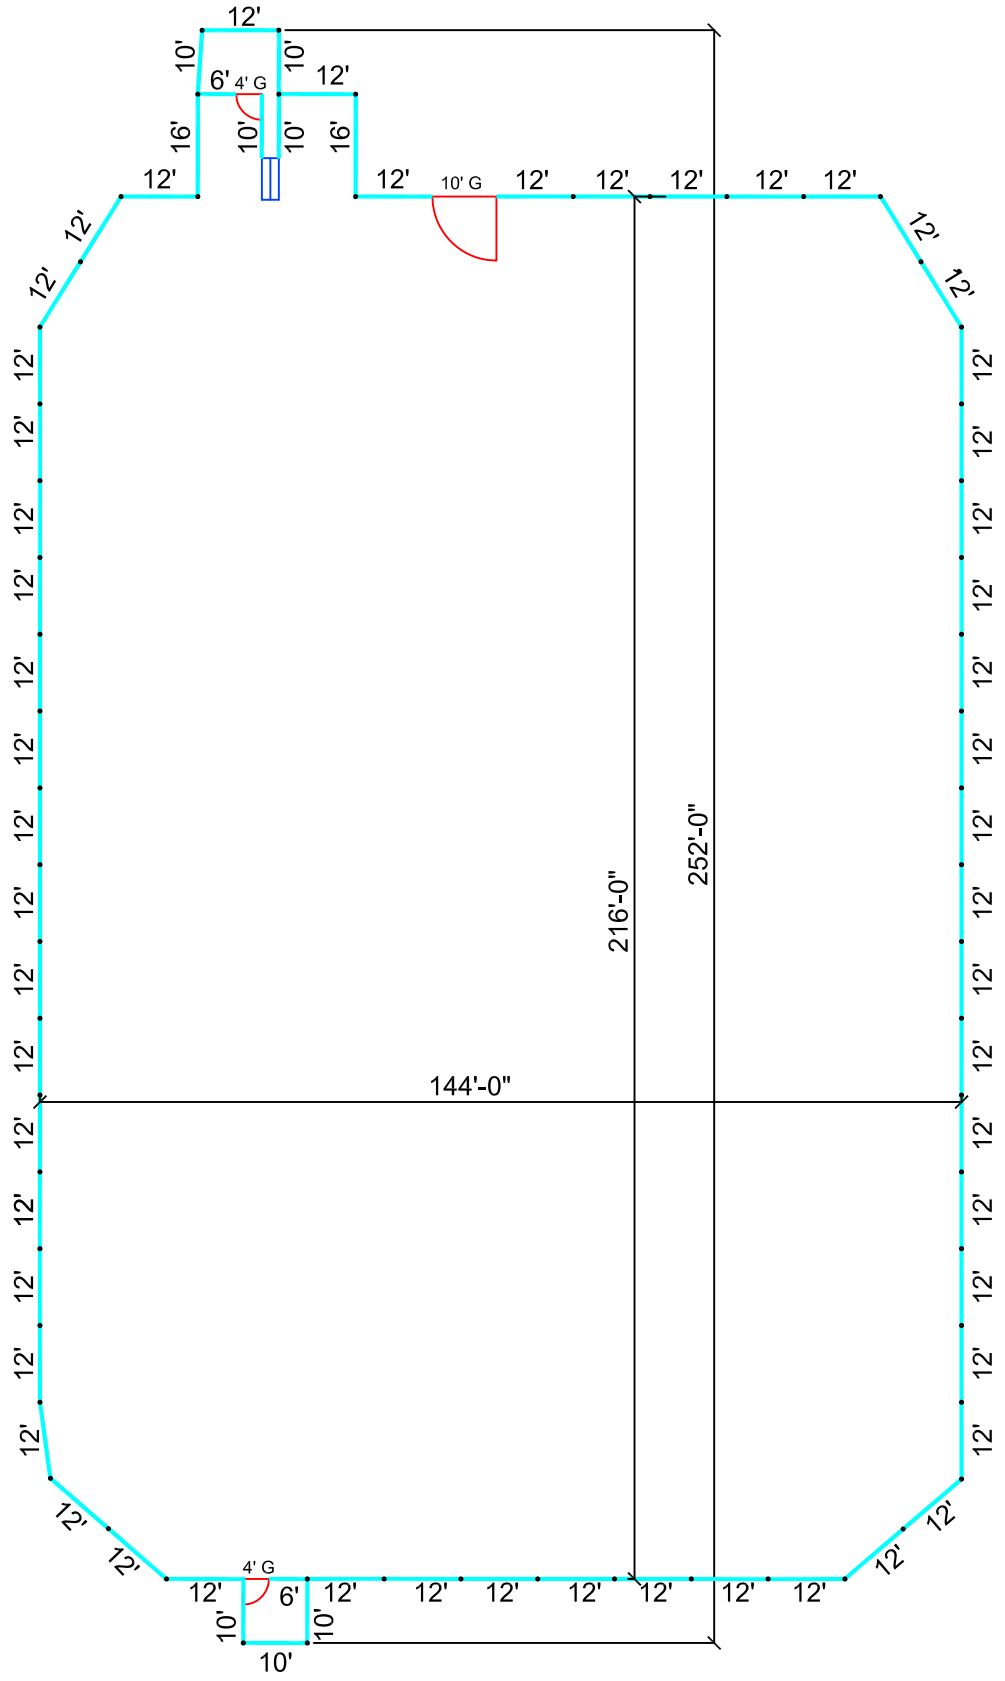

- 55 - 12' Panels
- 7 - 10' Panels
- 2 - 16' Panels
- 2 - 6' Panel
- 1 - 10' Gates
- 2 - 4' Gates
- 1 - Roping Chute

# 144'x216' w/o RETURN

Scale: 1" = 30'-0"