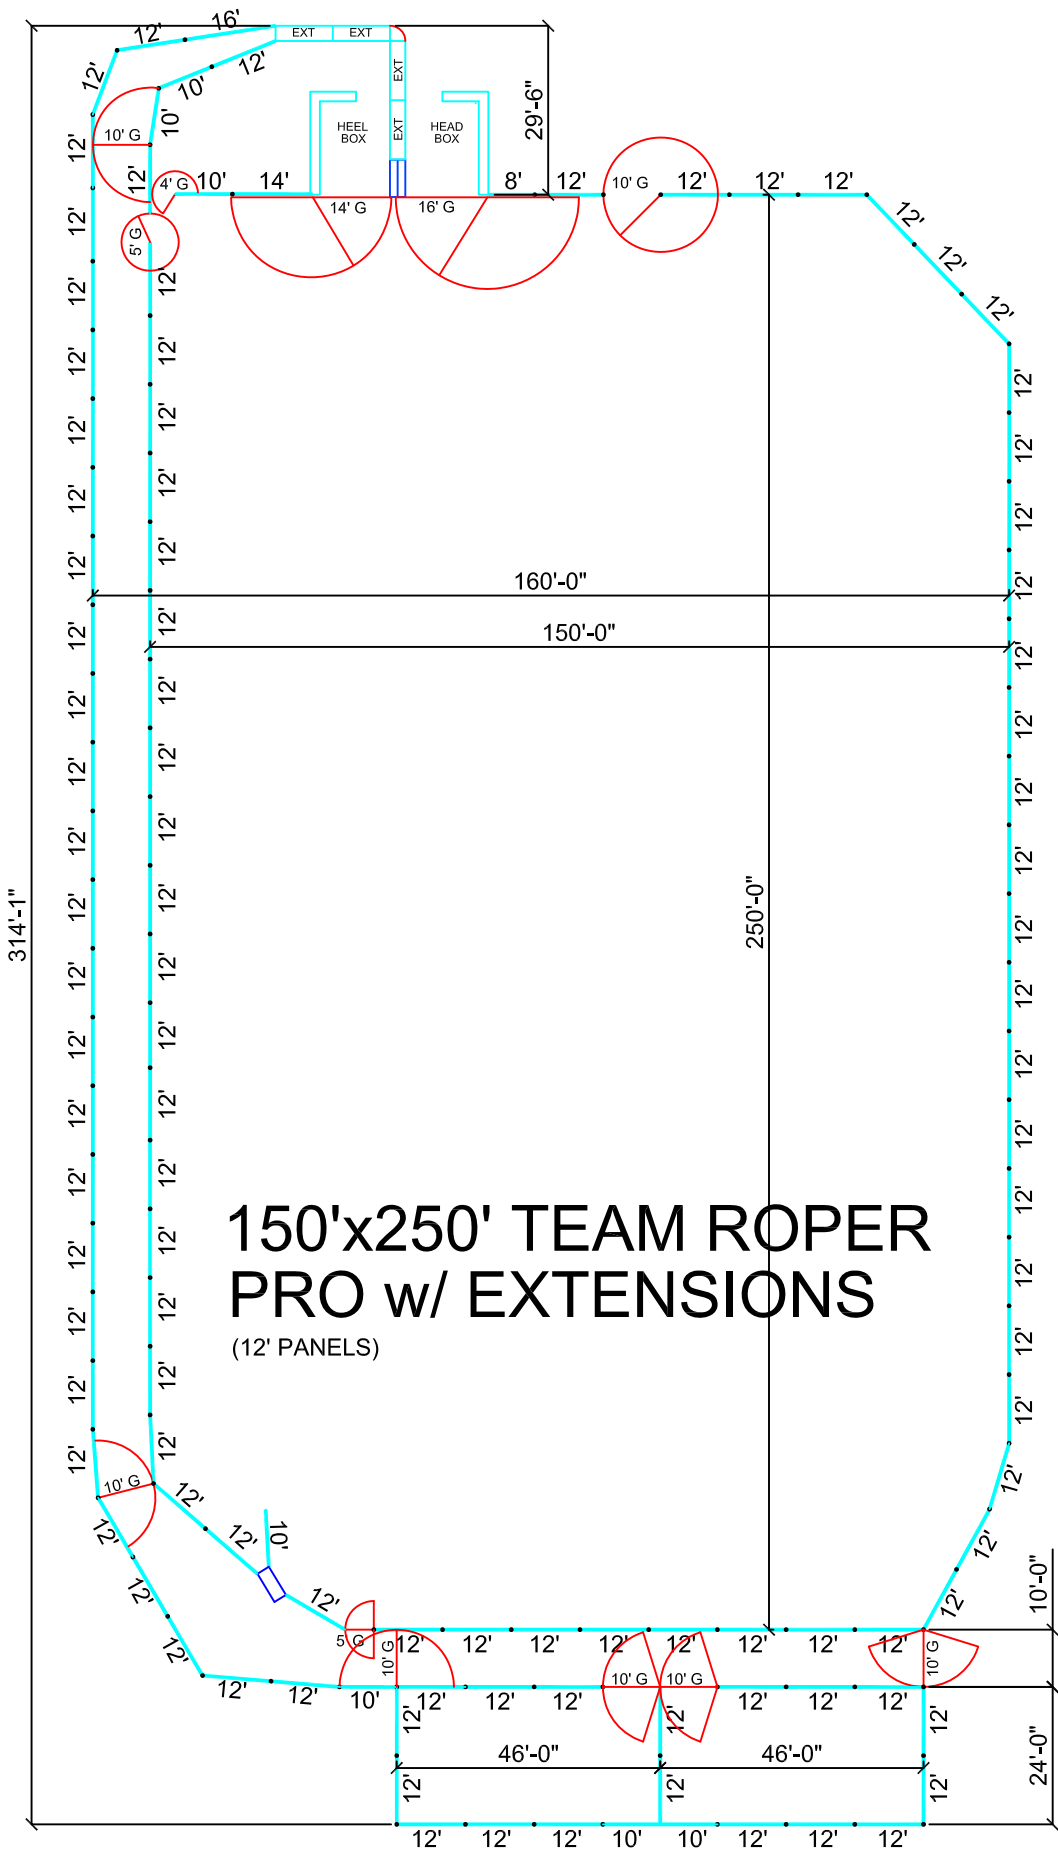

- 102 - 12' Panels
- 1 - 16' Panels
- 1 - 14' Panels
- 7 - 10' Panels
- 1 - 8' Panel

- 1 - 16' Gate
- 1 - 14' Gate
- 7 - 10' Gates
- 2 - 5' Gates
- 1 - 4' Gates

- 1 - Roping Chute
- 1 - Stripping Chute

- 4 - Extensions
- 1 - L Section

- 1 - Set of Head/Heel Boxes

150'x250' TEAM ROPER PRO w/ EXTENSIONS

(12' PANELS)