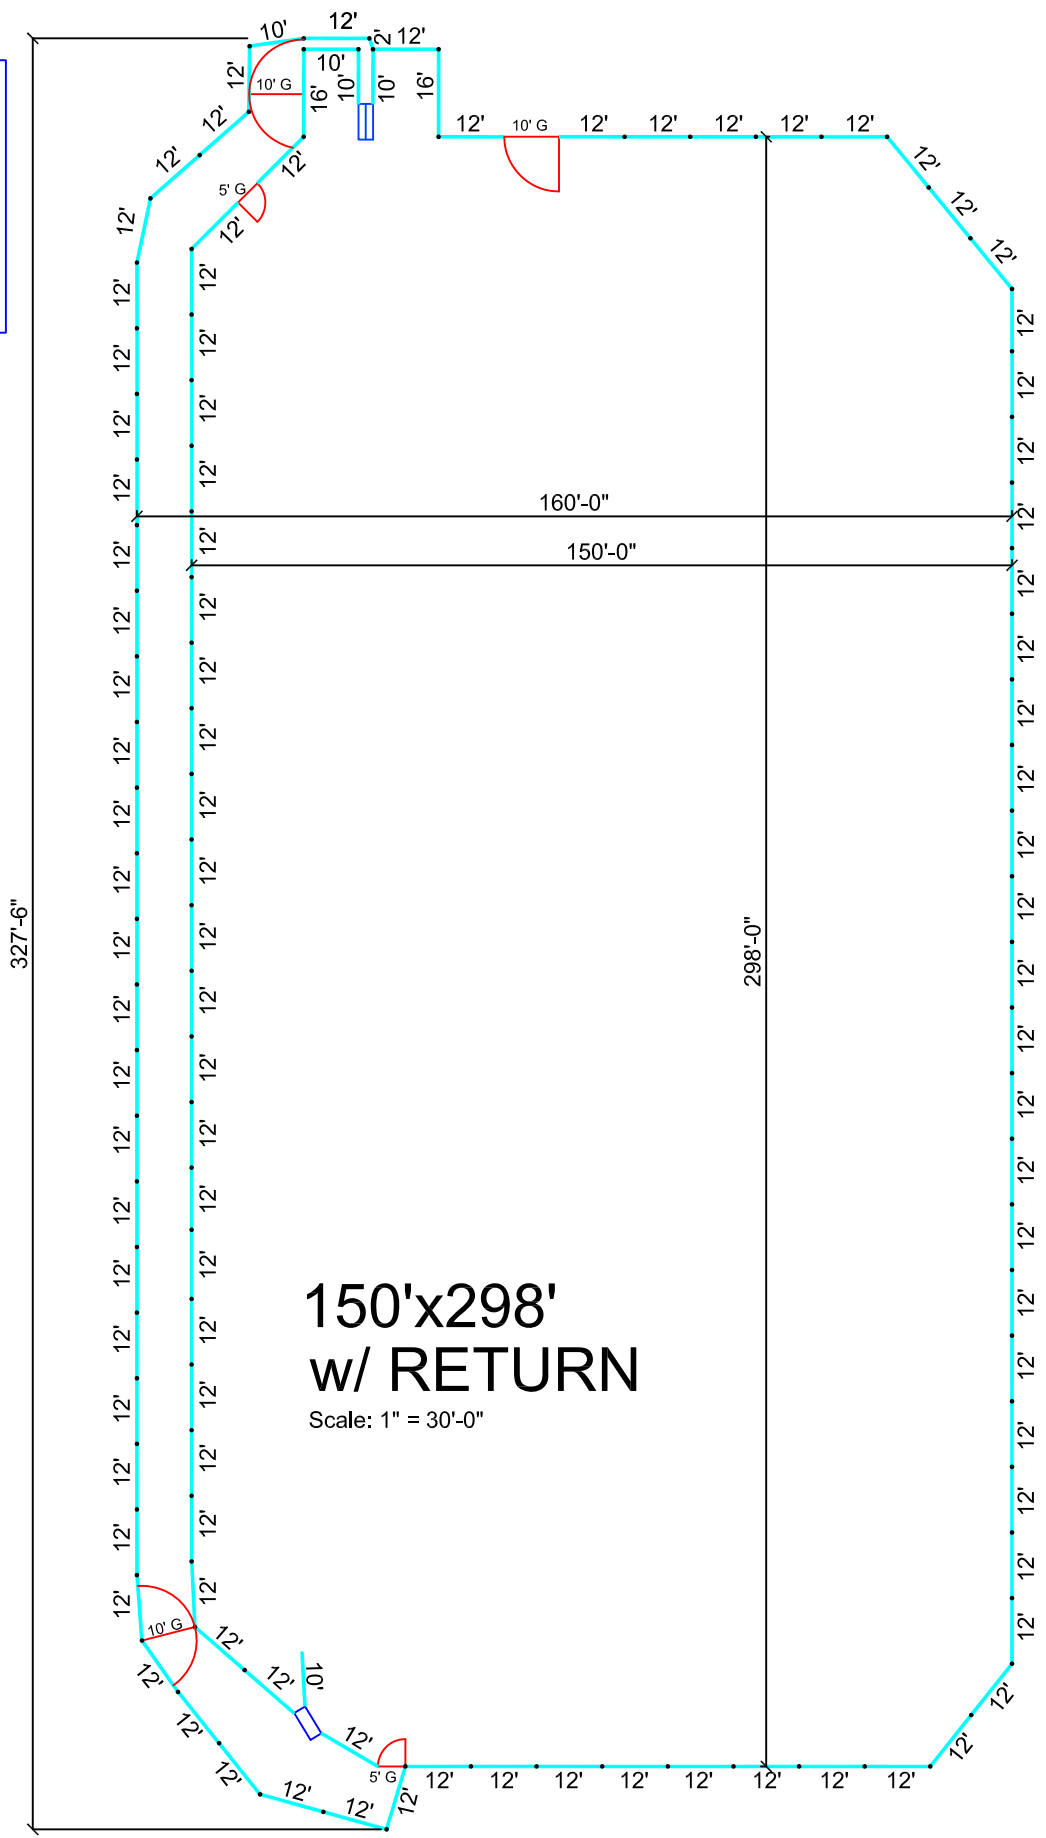

- 99 - 12' Panels
- 5 - 10' Panels
- 2 - 16' Panels
- 1 - 2' Panels
- 3 - 10' Gates
- 2 - 5' Gates

- 1 - Roping Chute
- 1 - Stripping Chute

150'x298'
w/ RETURN
 Scale: 1" = 30'-0"