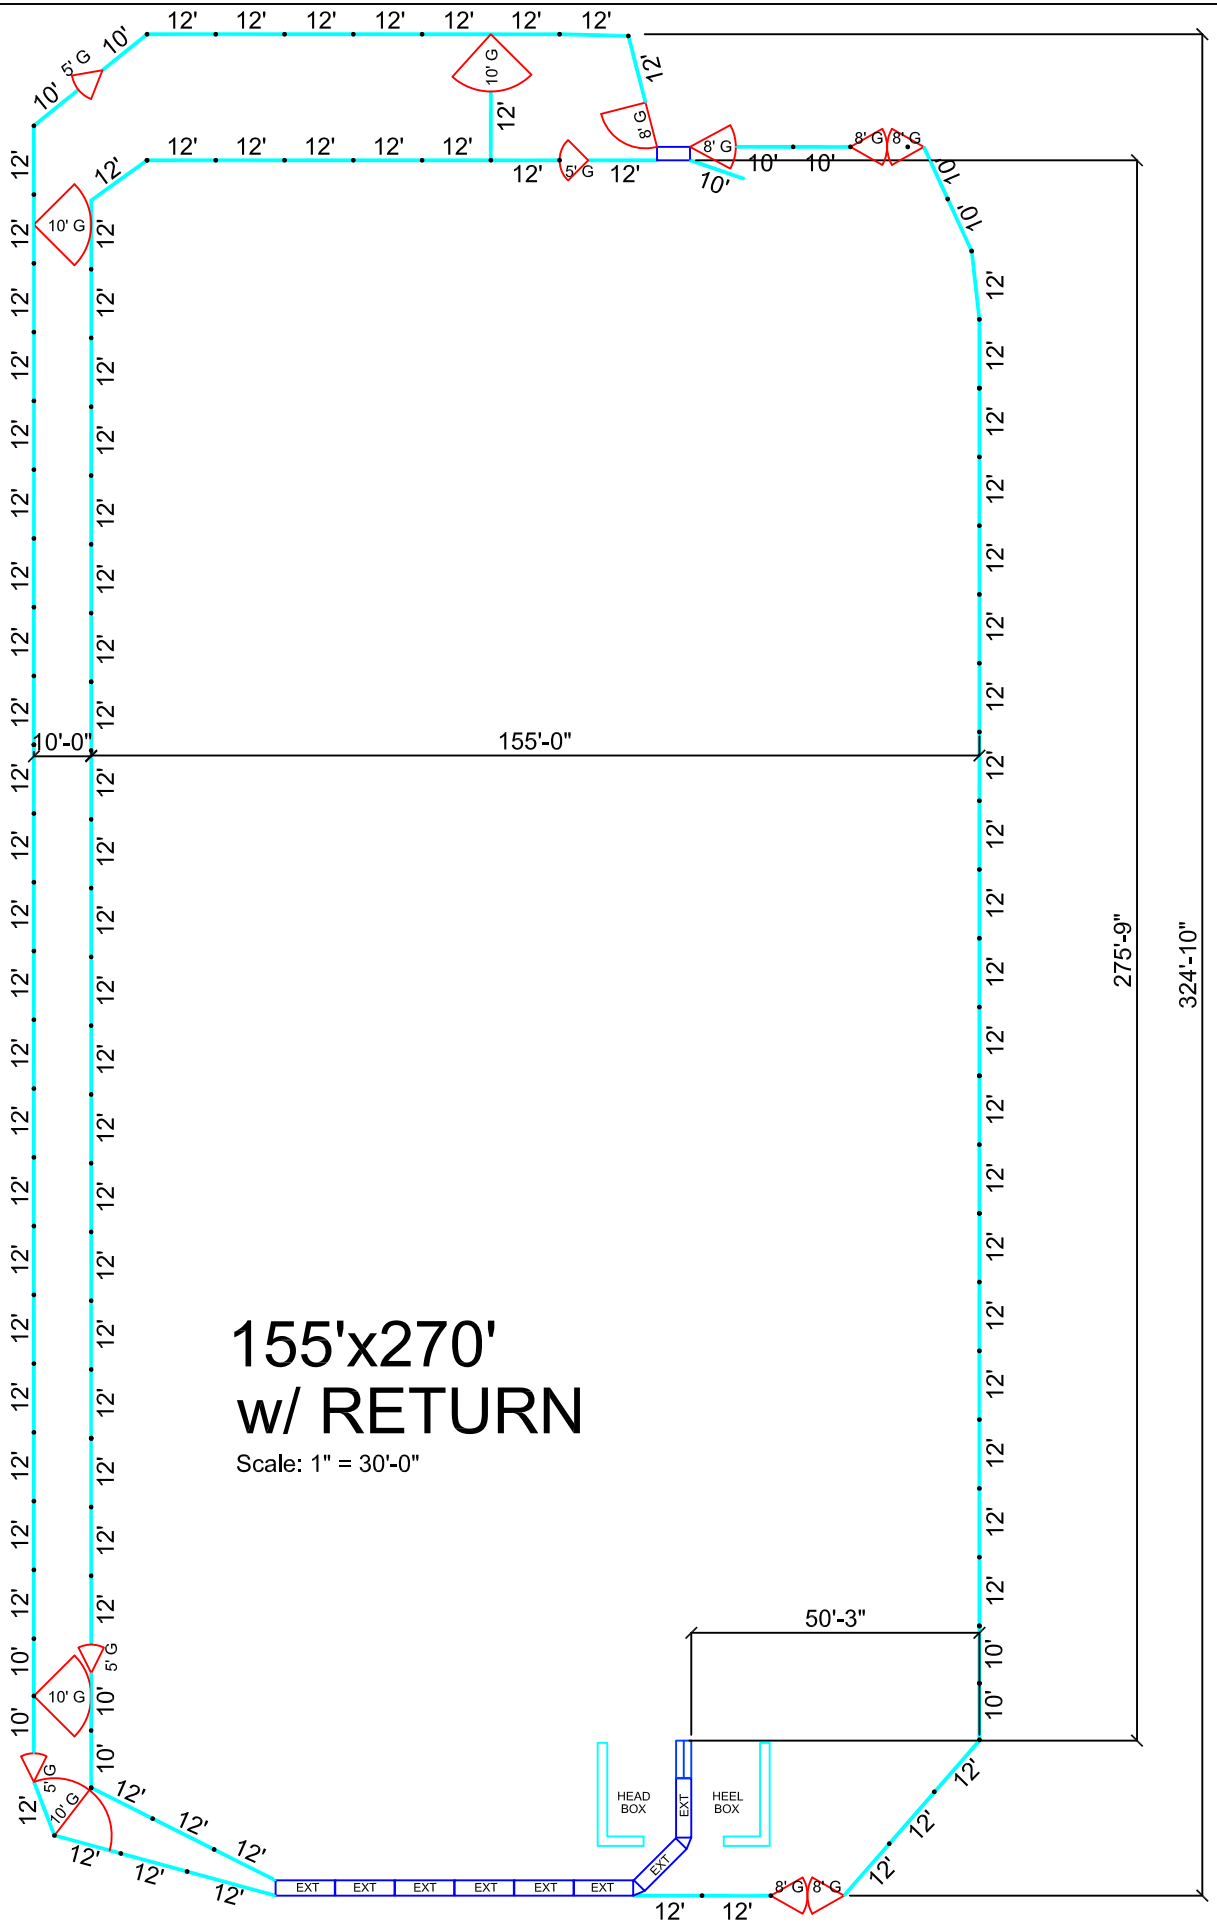

- 92 - 12' Panels
- 13 - 10' Panels
- 2 - 1/2 L Sections
- 4 - 10' Gates
- 6 - 8' Gates
- 4 - 5' Gates
- 1 - Roping Chute
- 1 - Stripping Chute
- 8 - Extensions
- 1 - Set of Head/Heel Boxes

# 155'x270' w/ RETURN

Scale: 1" = 30'-0"