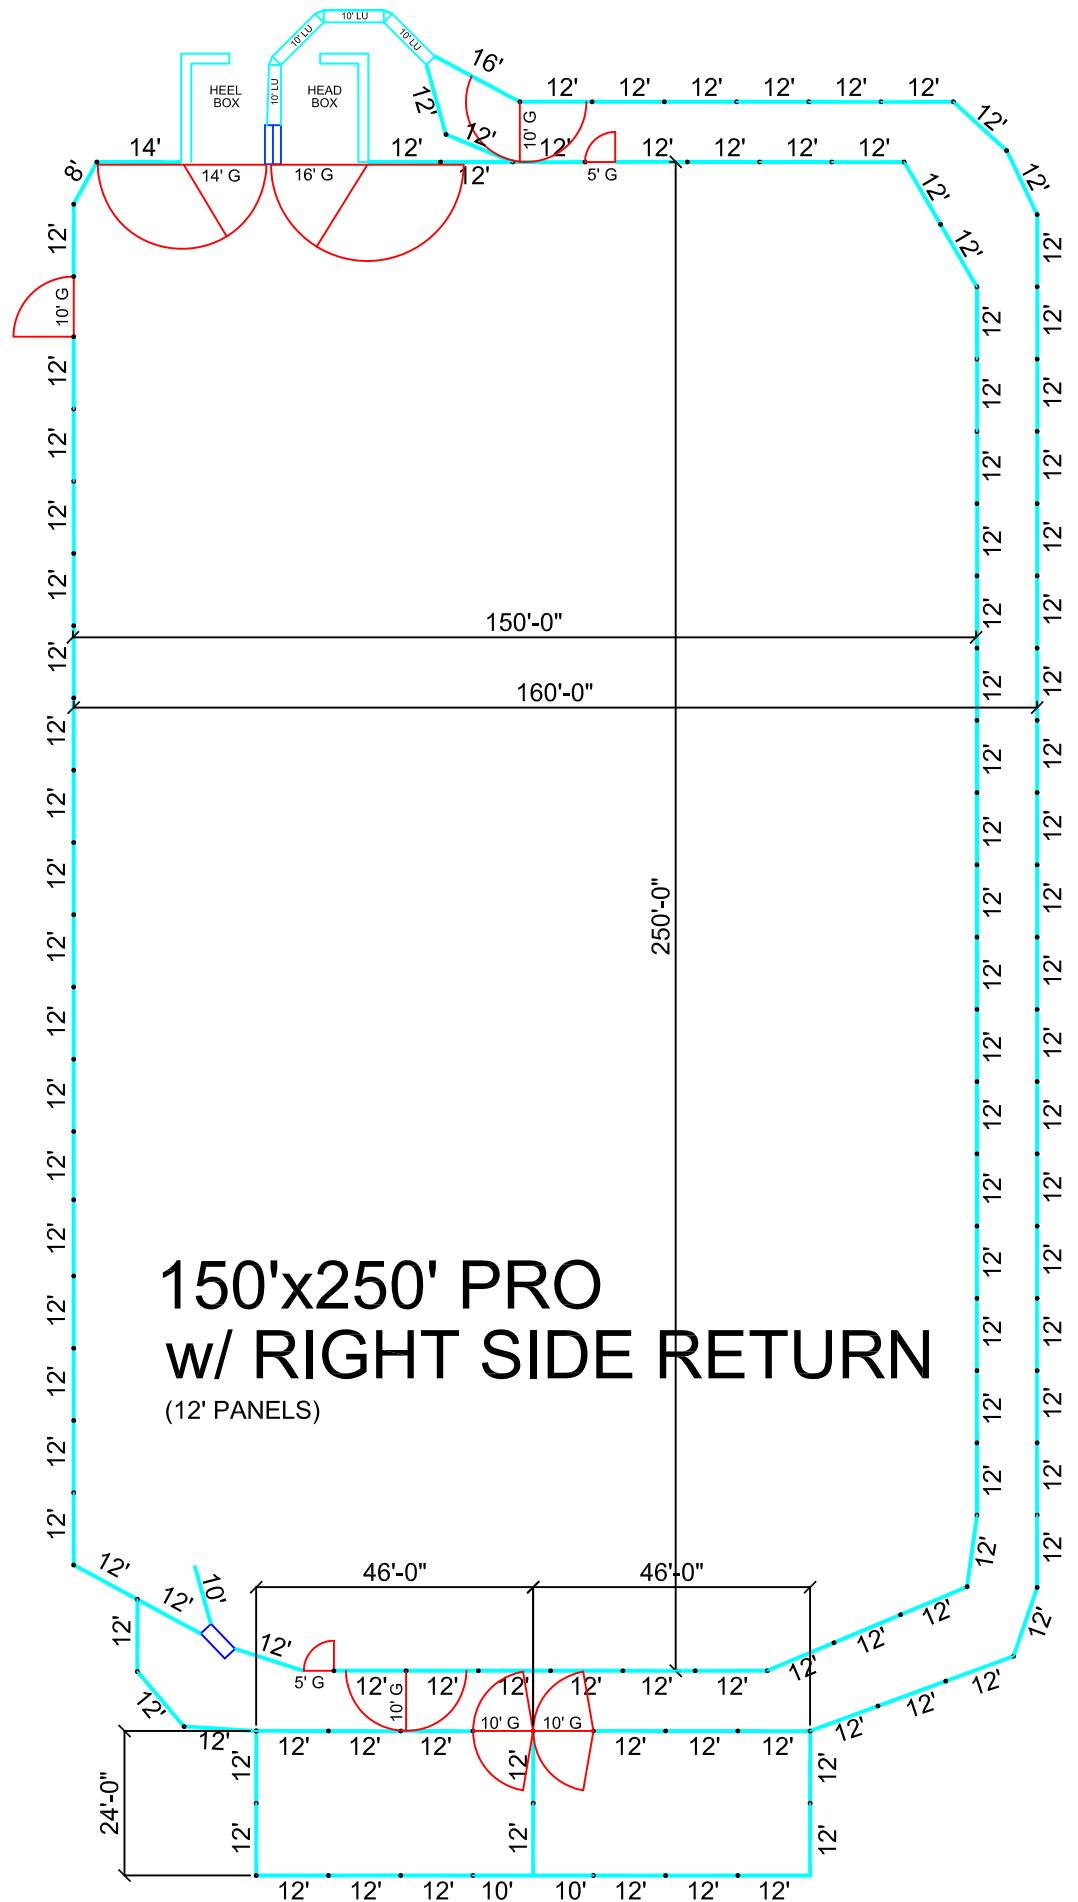

- 109 - 12' Panels
- 1 - 16' Panels
- 1 - 14' Panels
- 3 - 10' Panels
- 1 - 8' Panel

- 3 - 1/2 L Sections
- 1 - 16' Gate
- 1 - 14' Gate
- 5 - 10' Gates
- 2 - 5' Gates
- 1 - 4' Gates

- 1 - Roping Chute
- 1 - Stripping Chute

- 4 - Sets of 10' Leadups
- 1 - Set of Head/Heel Boxes

**150'x250' PRO
w/ RIGHT SIDE RETURN**
(12' PANELS)