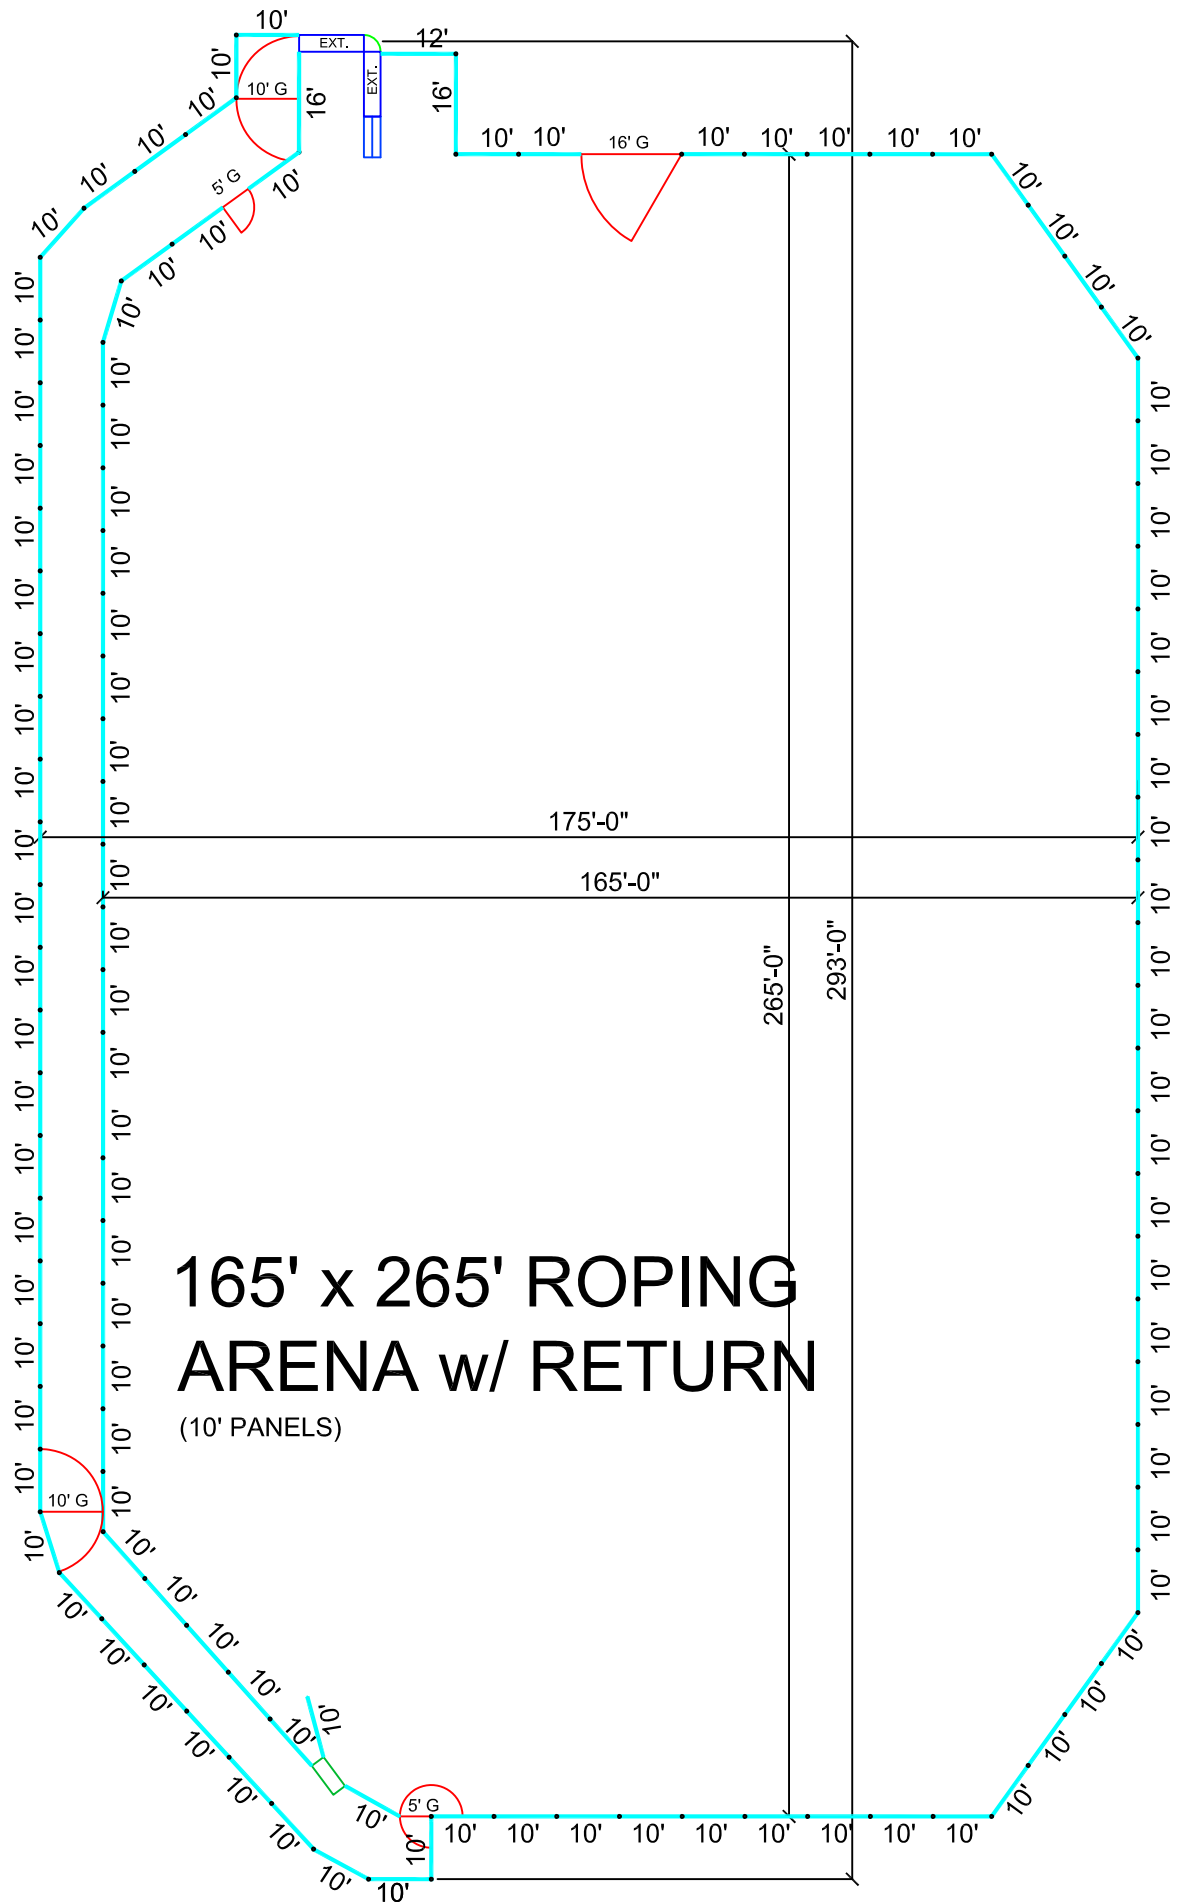

110 - 10' Panels

- 1 - 12' Panels
- 2 - 16' Panels
- 2 - 10' Gates
- 1 - 16' Gate
- 2 - 5' Gates

- 1 - Roping Chute
- 2 - Extensions
- 1 - L Section
- 1 - Stripping Chute

113 Posts

Red River Arenas

NAME
165' x 265' ROPING ARENA w/ RETURN

ID
C125