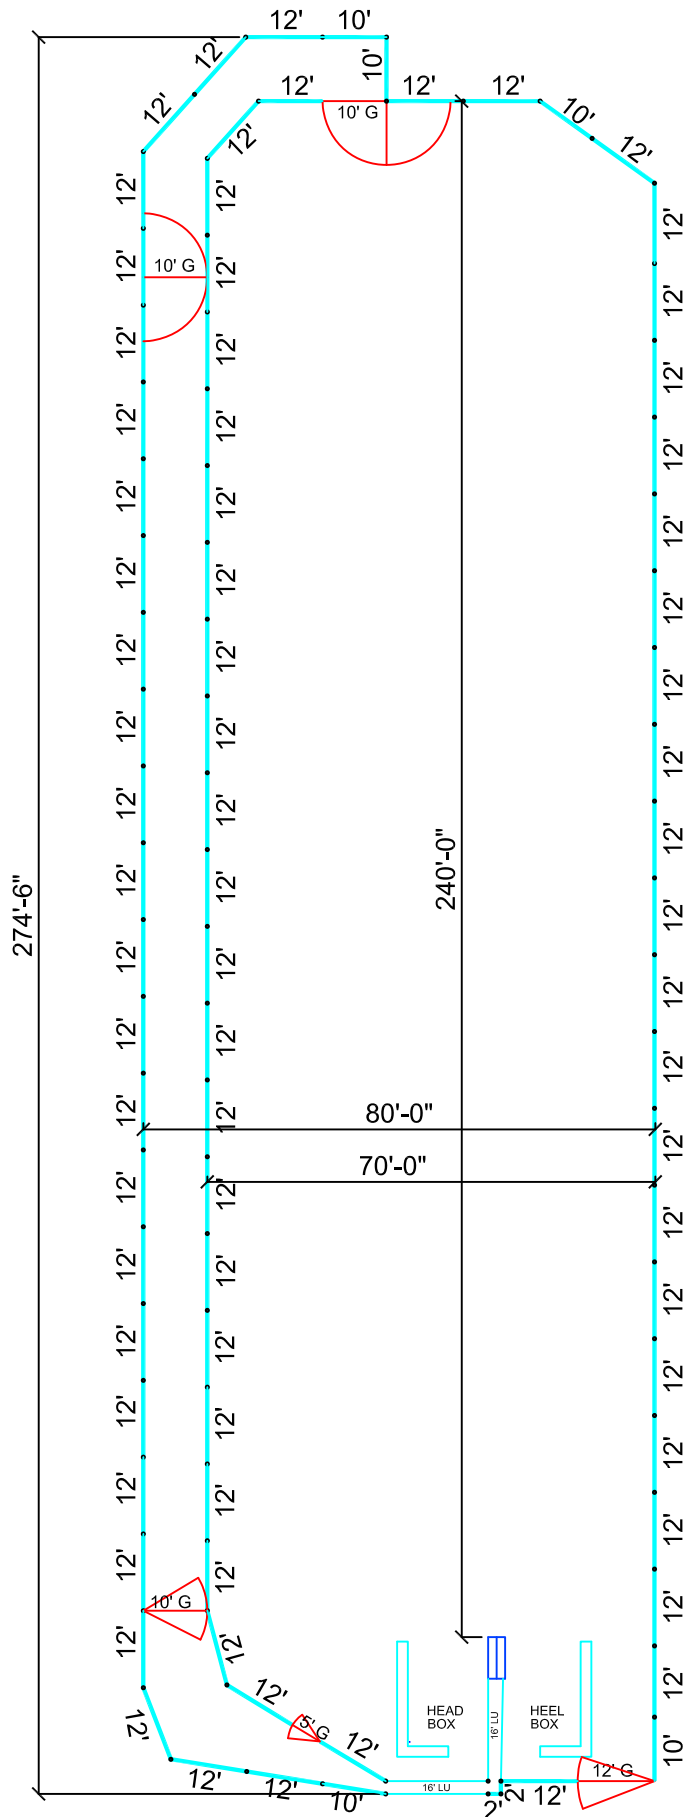

- 74 - 12' Panel
- 5 - 10' Panels
- 3 - 10' Gates
- 1 - 5' Gate
- 1 - 12' Gate
- 2 - 45L Section
- 1 - Roping Chute
- 2 - Sets of 16' Leadups
- 1 - Set of Head/Heel Boxes

# 70'x240' w/ RETURN

Scale: 1" = 30'-0"