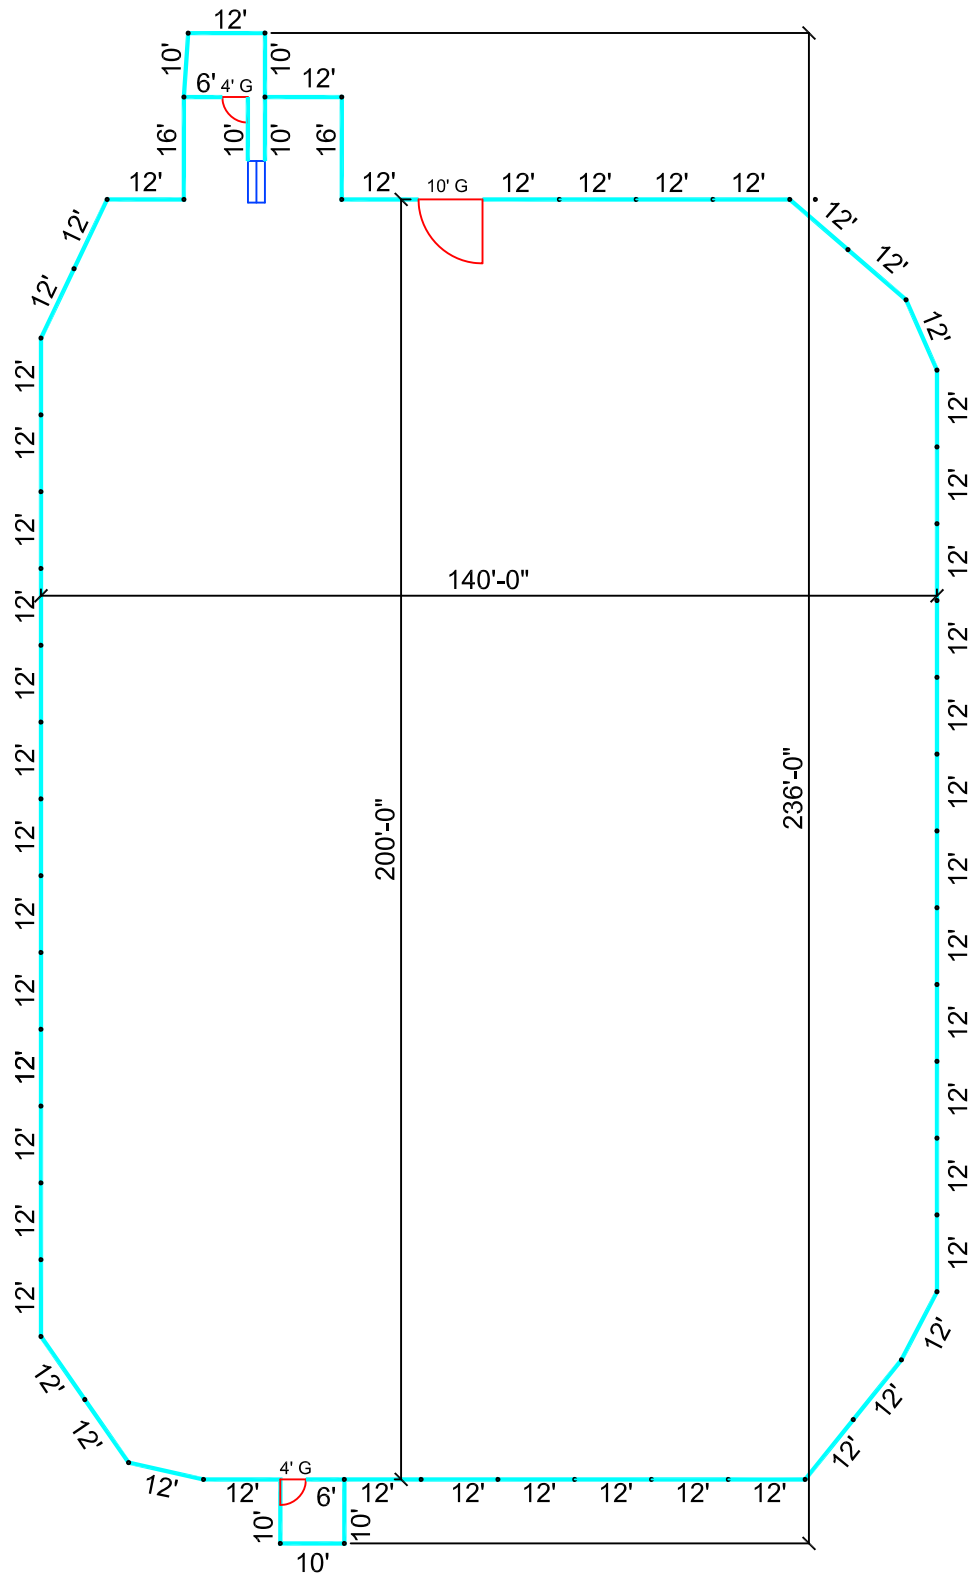

- 51 - 12' Panels
- 7 - 10' Panels
- 2 - 16' Panels
- 2 - 6' Panel
- 1 - 10' Gates
- 2 - 4' Gates
- 1 - Roping Chute

140'x200' w/o RETURN

Scale: 1" = 30'-0"