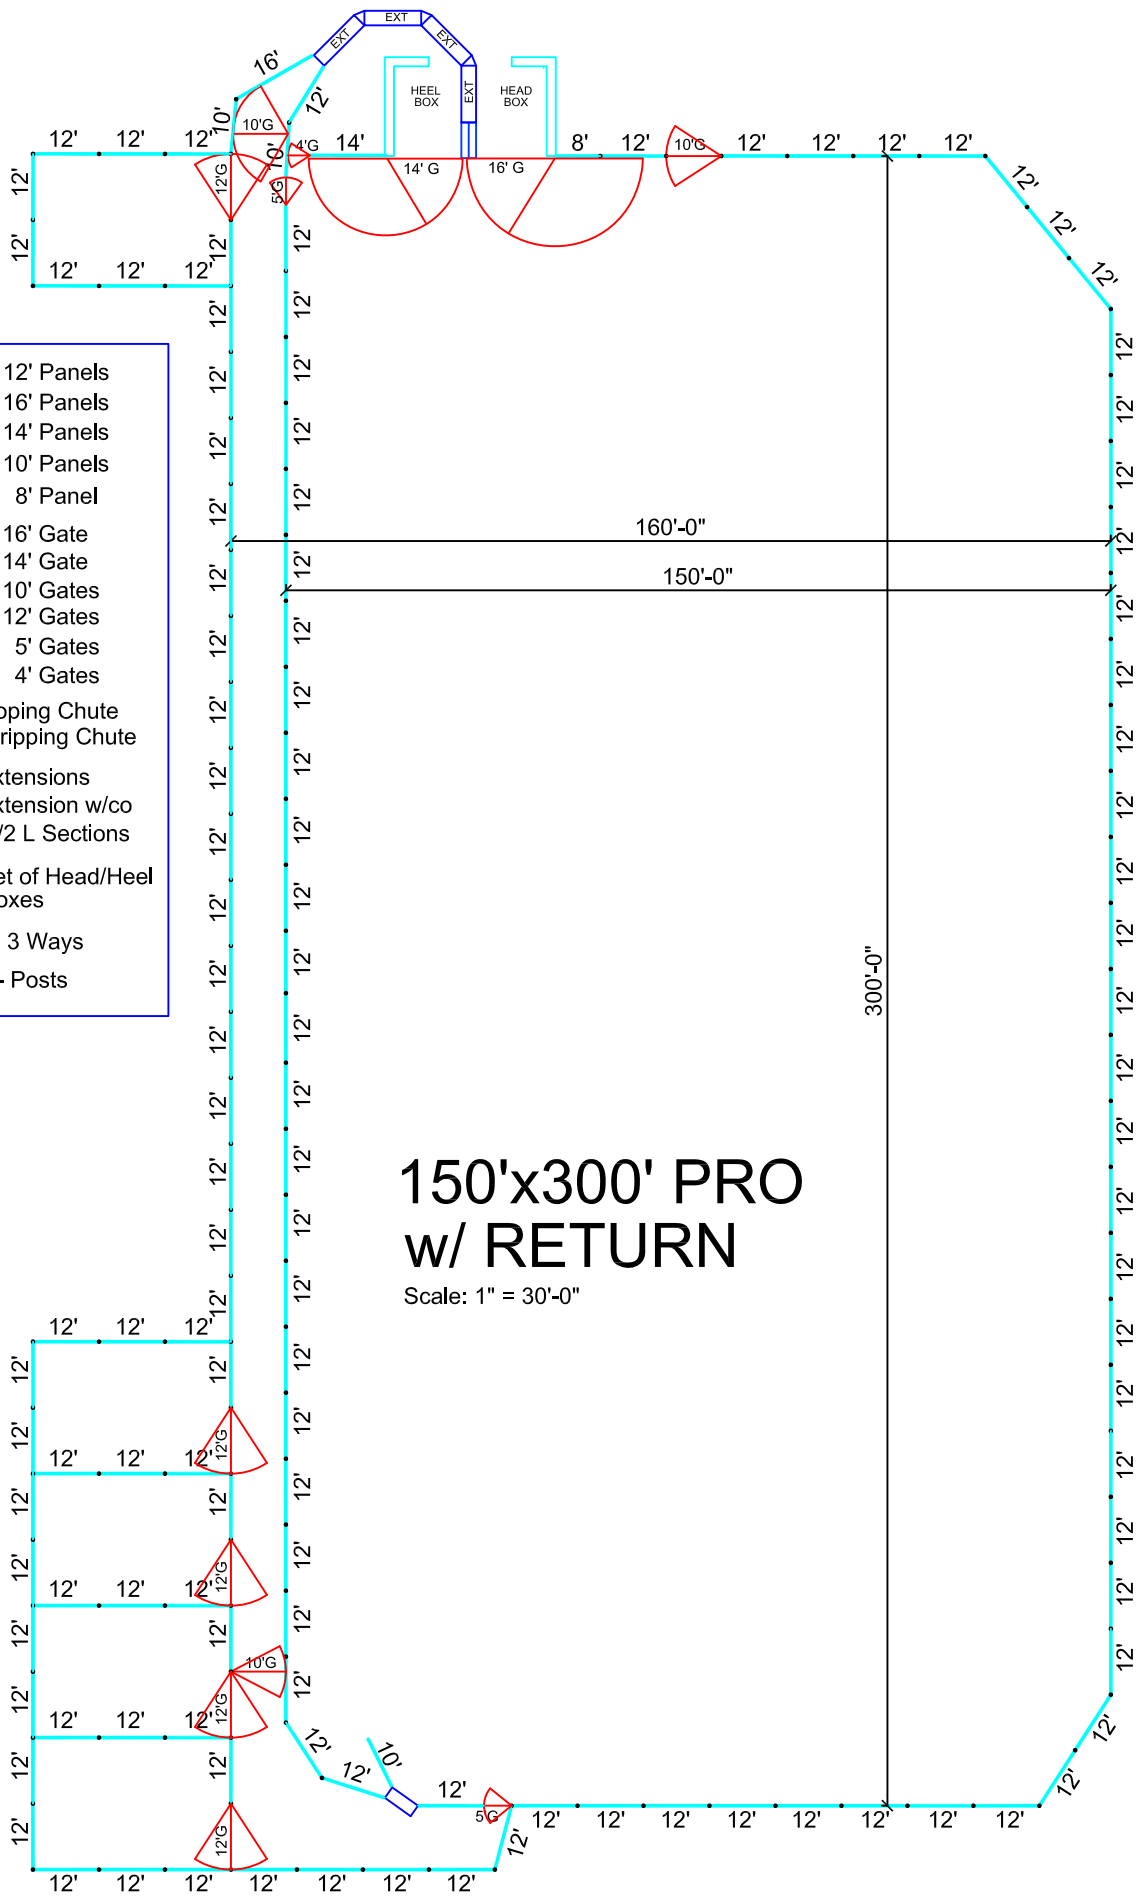

- 123 - 12' Panels
- 1 - 16' Panels
- 1 - 14' Panels
- 3 - 10' Panels
- 1 - 8' Panel
- 1 - 16' Gate
- 1 - 14' Gate
- 3 - 10' Gates
- 5 - 12' Gates
- 2 - 5' Gates
- 1 - 4' Gates
- 1 - Roping Chute
- 1 - Stripping Chute
- 3 - Extensions
- 1 - Extension w/co
- 3 - 1/2 L Sections
- 1 - Set of Head/Heel Boxes
- 7 - 3 Ways
- 128 - Posts

150'x300' PRO w/ RETURN

Scale: 1" = 30'-0"