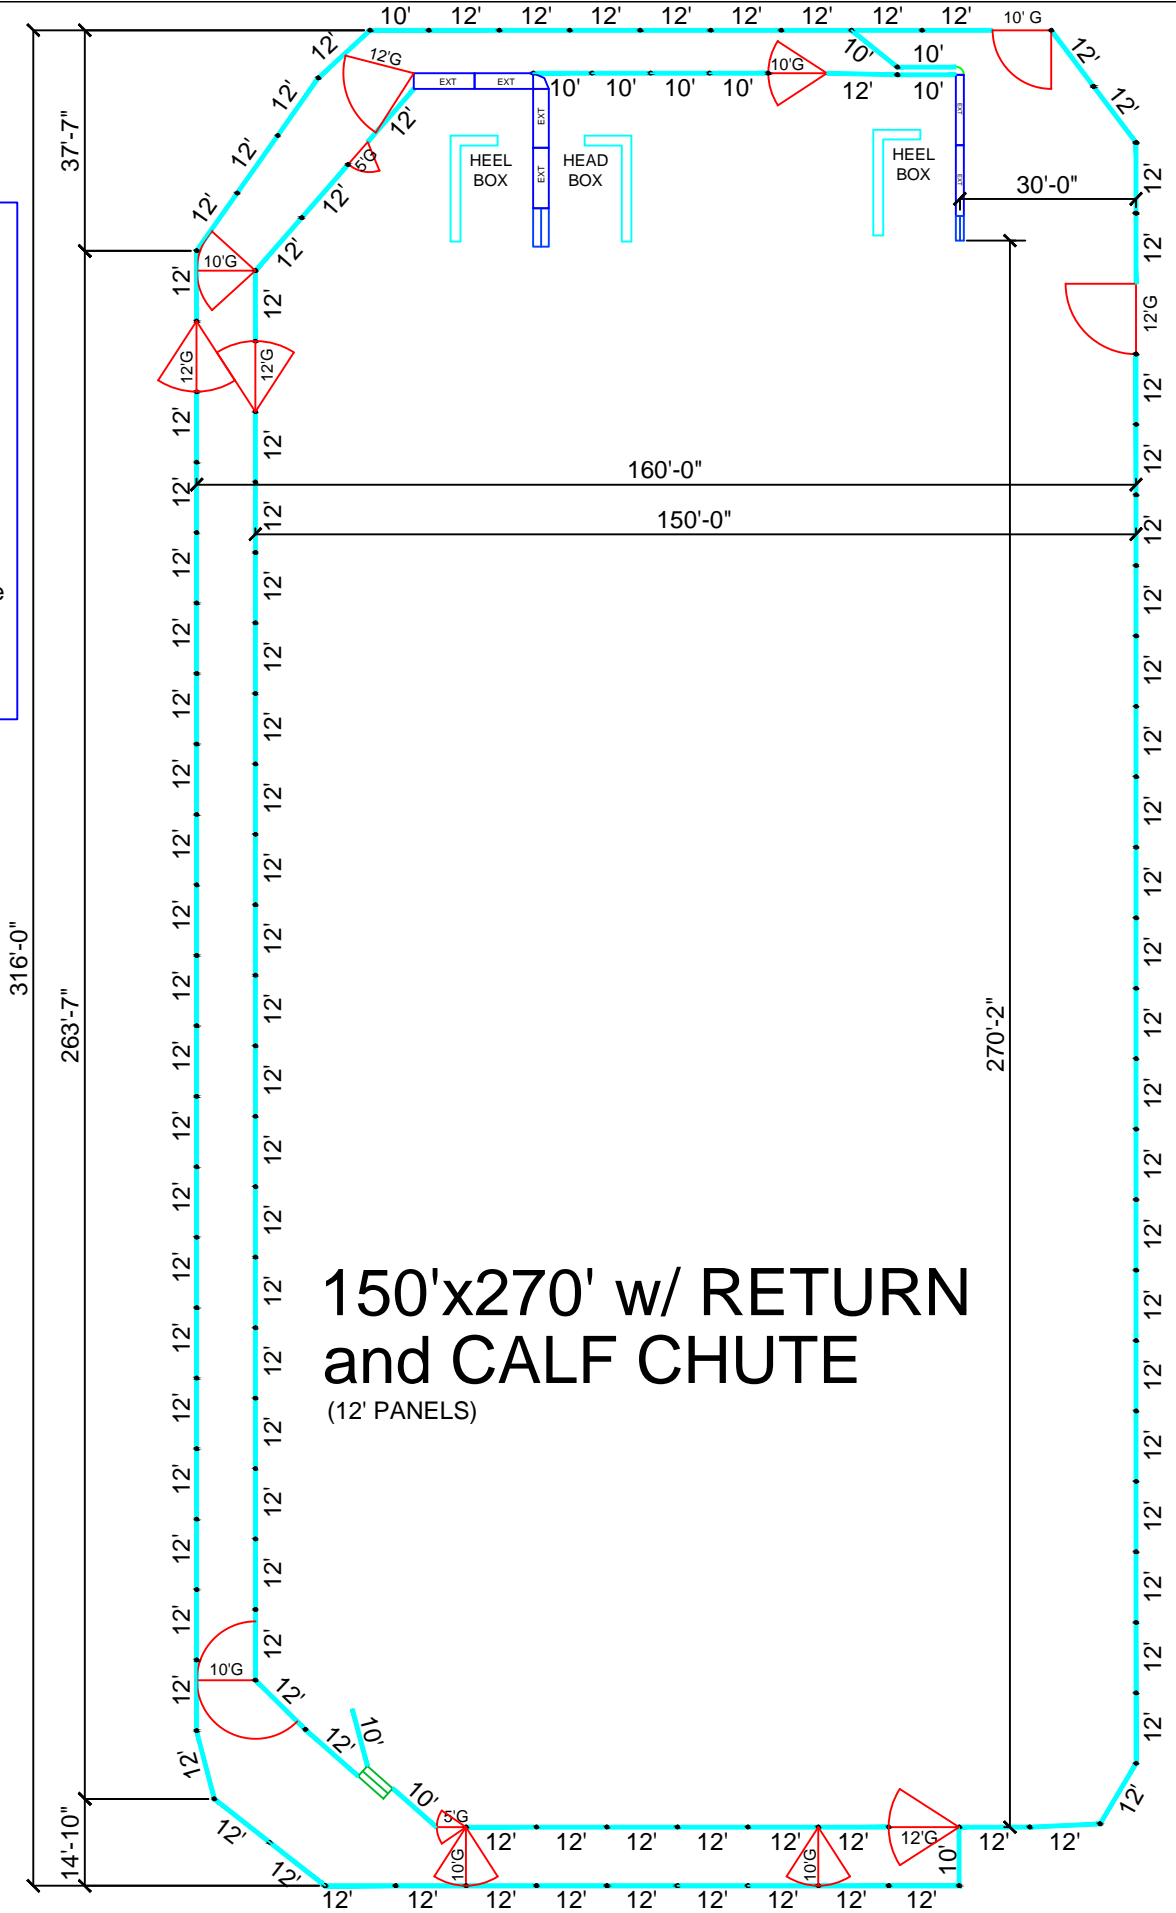

- 102 - 12' Panels
- 11 - 10' Panels
- 4 - 12' Gates
- 6 - 10' Gates
- 1 - 8' Gates
- 2 - 5' Gates
- 1 - Roping Chute
- 4 - Extensions
- 1 - Stripping Chute
- 1 - Set of Head/Heel Boxes
- 1 - Calf Roping Chute
- 2 - Calf Extensions
- 1 - Calf Extension 90
- 1 - Heel Box

**150'x270' w/ RETURN  
and CALF CHUTE**  
(12' PANELS)