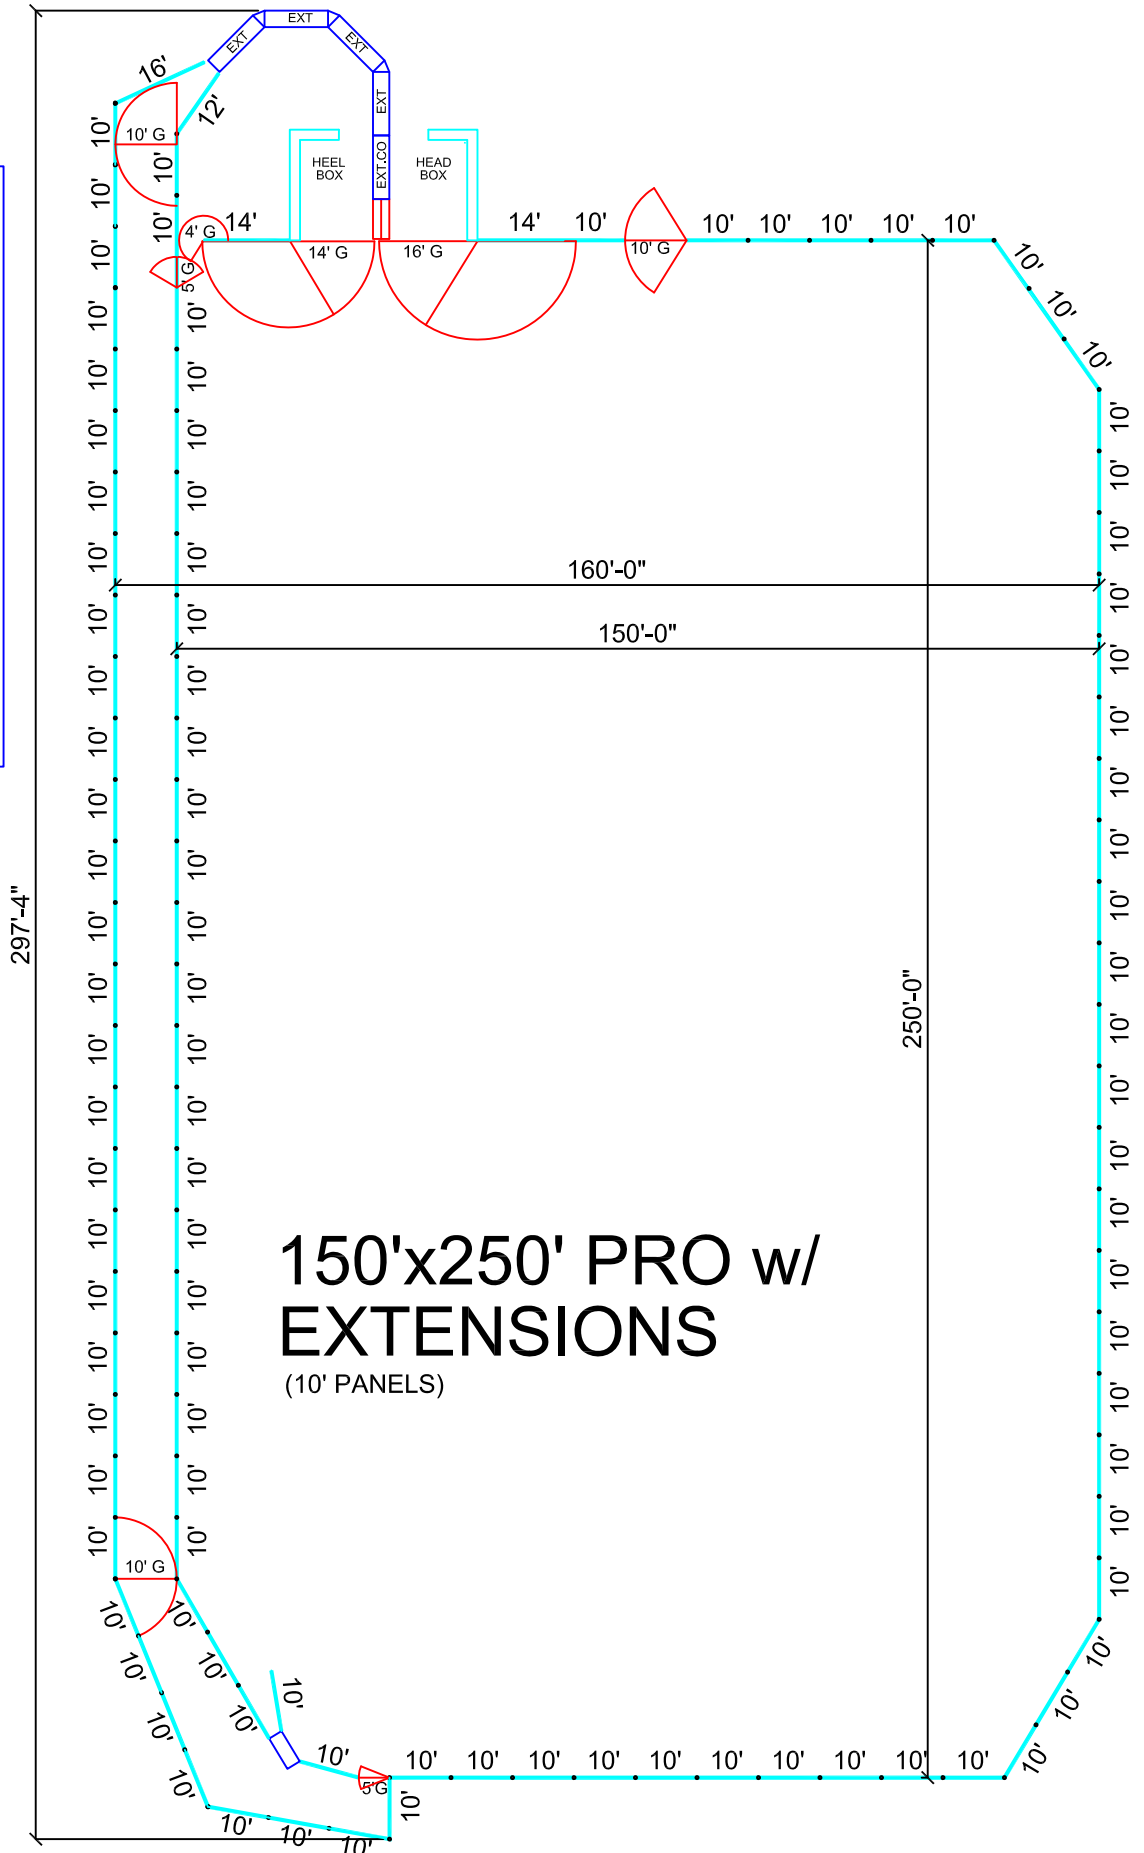

- 92 - 10' Panels
- 1 - 12' Panels
- 2 - 14' Panels
- 1 - 16' Panels
- 1 - 16' Gates
- 1 - 14' Gates
- 9 - 10' Gates
- 2 - 5' Gates
- 1 - 4' Gates
- 1 - Roping Chute
- 1 - Stripping Chute
- 5 - Extensions
- 3 - 1/2 L Sections
- 1 - Set of Head/Heel Boxes

**150'x250' PRO w/
EXTENSIONS**
(10' PANELS)