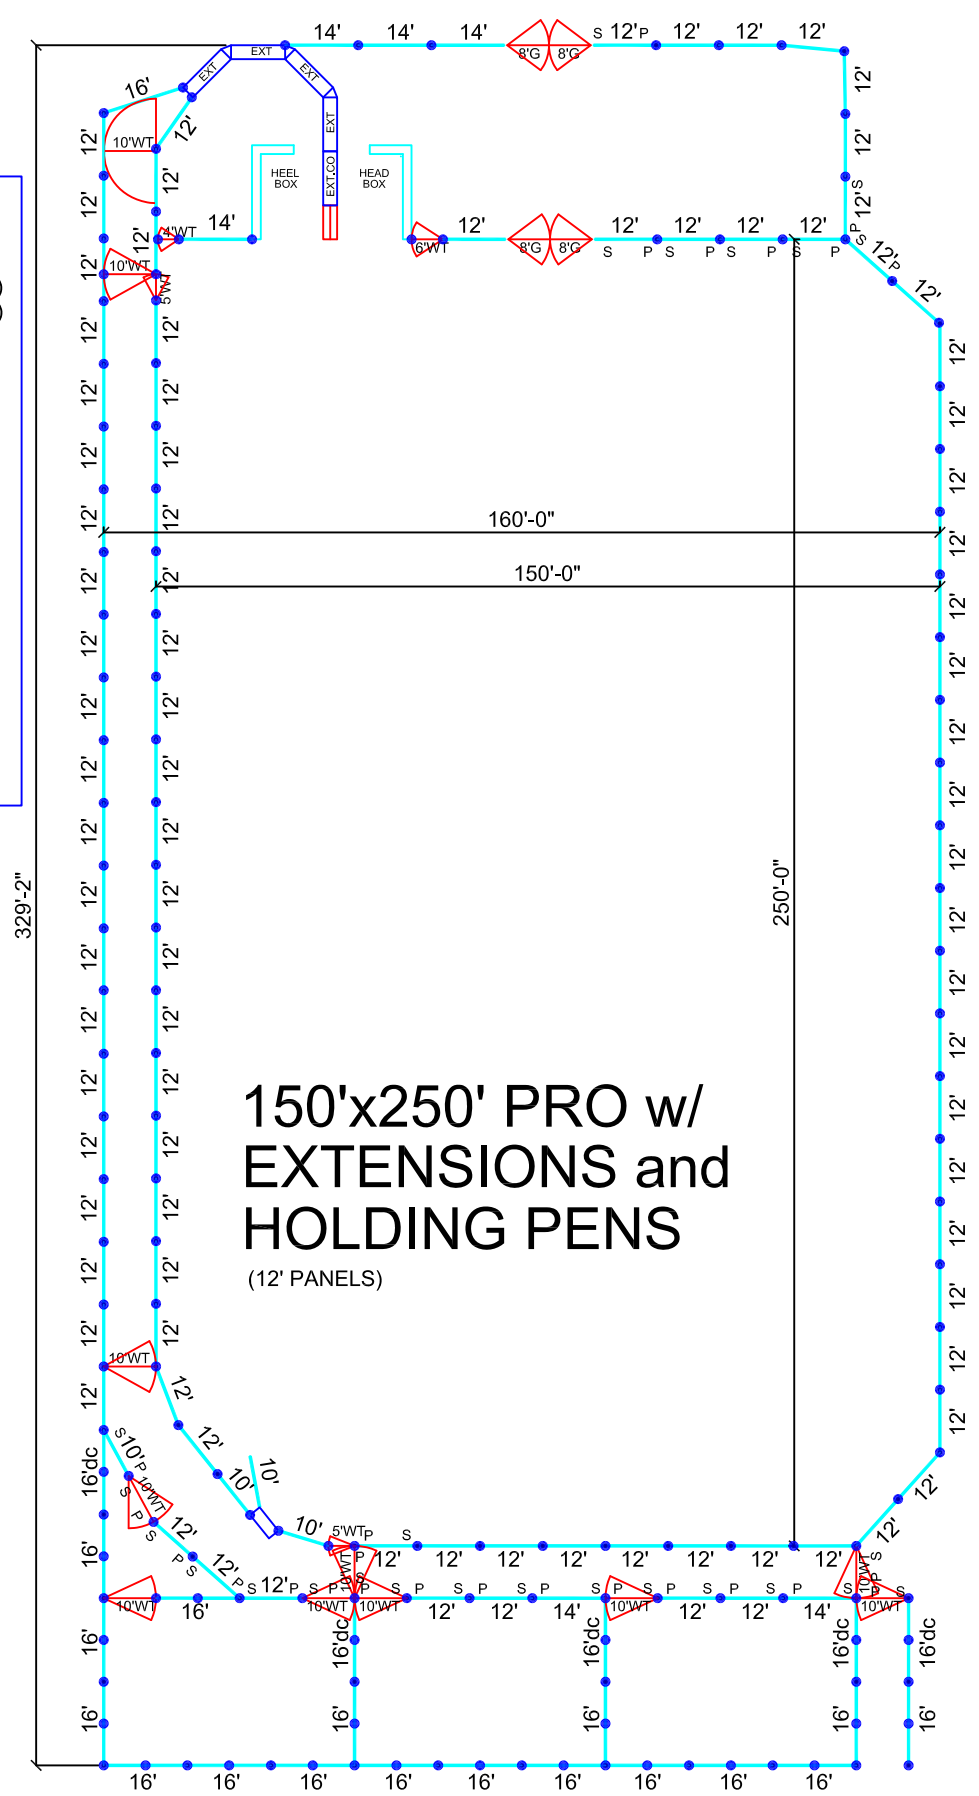

- 92 - 12' Panels (P112)
- 6 - 14' Panels (P114)
- 1 - 16' Panels (P116)
- 17 - 16' Panels (P1416)
- 5 - 16' Panels (P1416)
- 2 - 16' Header Kit
- 11 - 10' Gates
- 1 - 6' Gates
- 2 - 5' Gates
- 1 - 4' Gates
- 1 - Roping Chute
- 1 - Stripping Chute
- 5 - Extensions
- 3 - 1/2 L Sections
- 1 - Set of Head/Heel Boxes
- 154 - Posts
- 216 - Clamps
- 8 - 3-WAY SPOOLS
- 4 - 3-WAY PINGS

**150'x250' PRO w/
EXTENSIONS and
HOLDING PENS**
(12' PANELS)