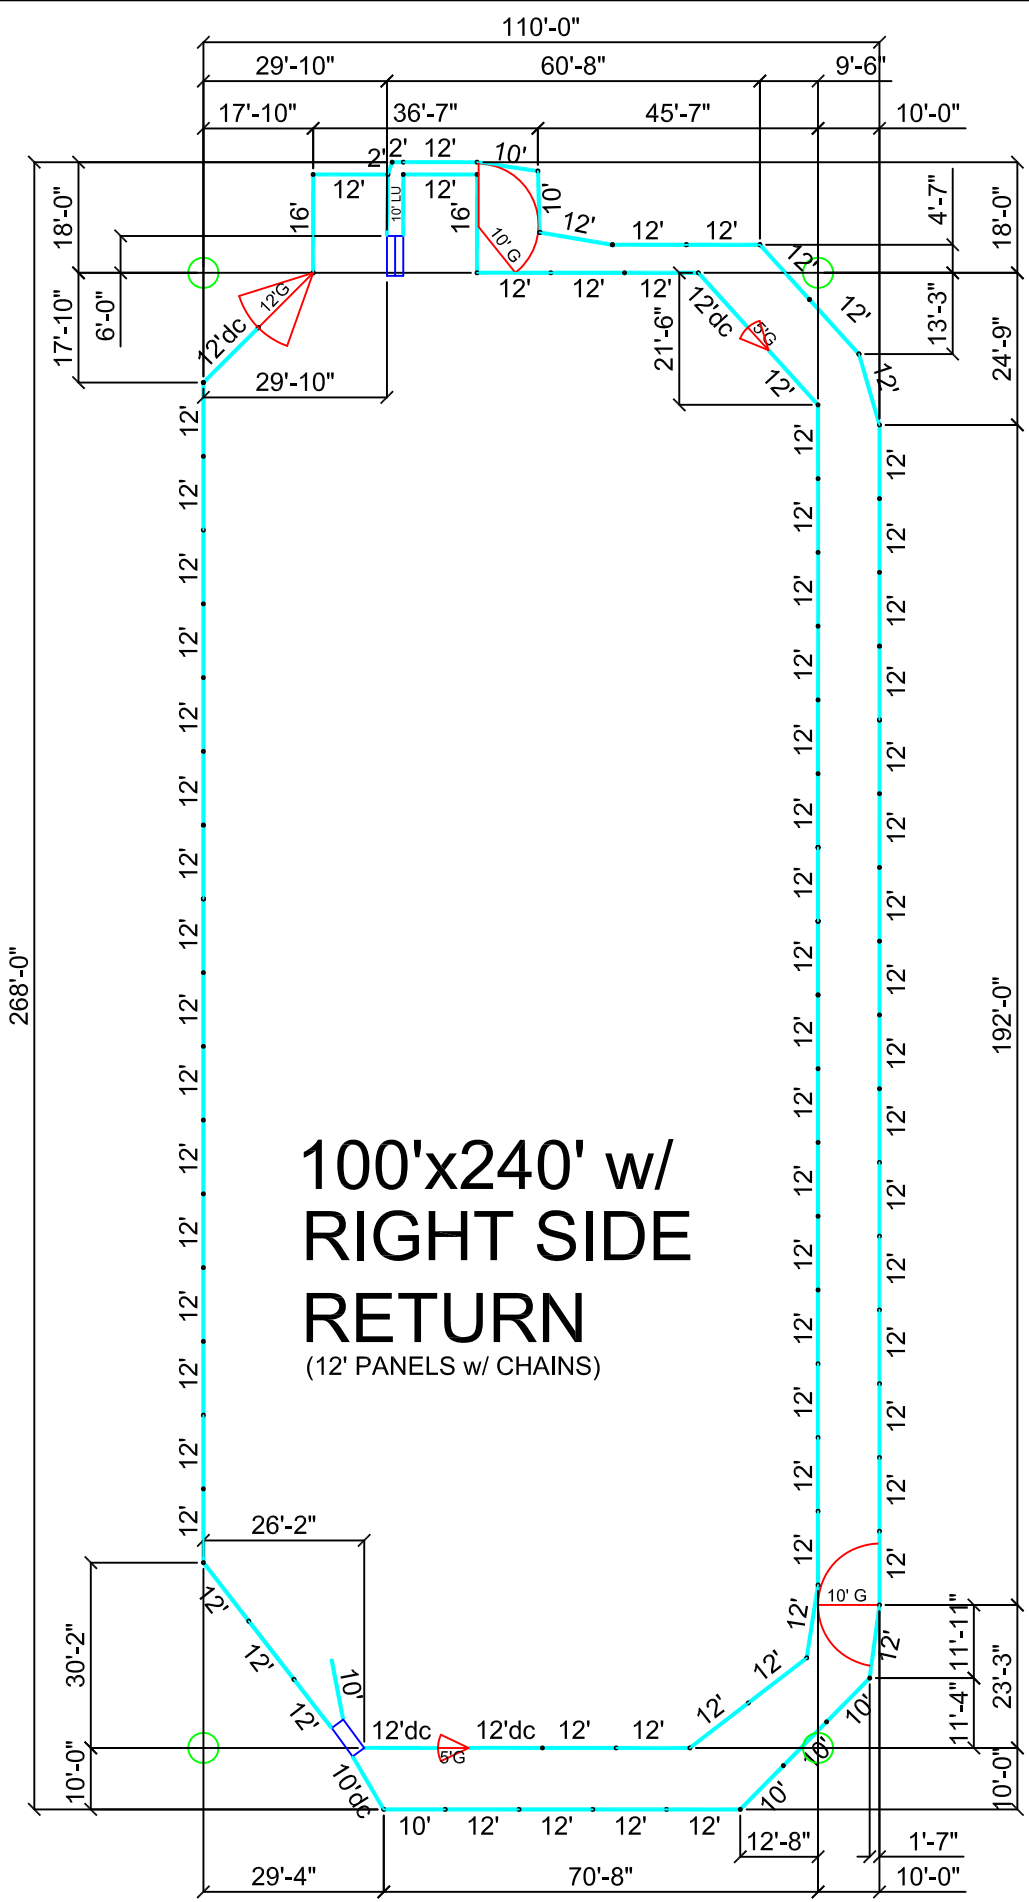

- 74 - 12' Panels
- 4 - 12'dc Panels
- 6 - 10' Panels
- 1 - 10'dc Panels
- 2 - 16' Panels
- 2 - 2' Panels
- 1 - 12' Gates
- 2 - 10' Gates
- 2 - 5' Gates
- 1 - Set of Leadups
- 1 - Roping Chute
- 1 - Stripping Chute

**100'x240' w/
RIGHT SIDE
RETURN**
(12' PANELS w/ CHAINS)