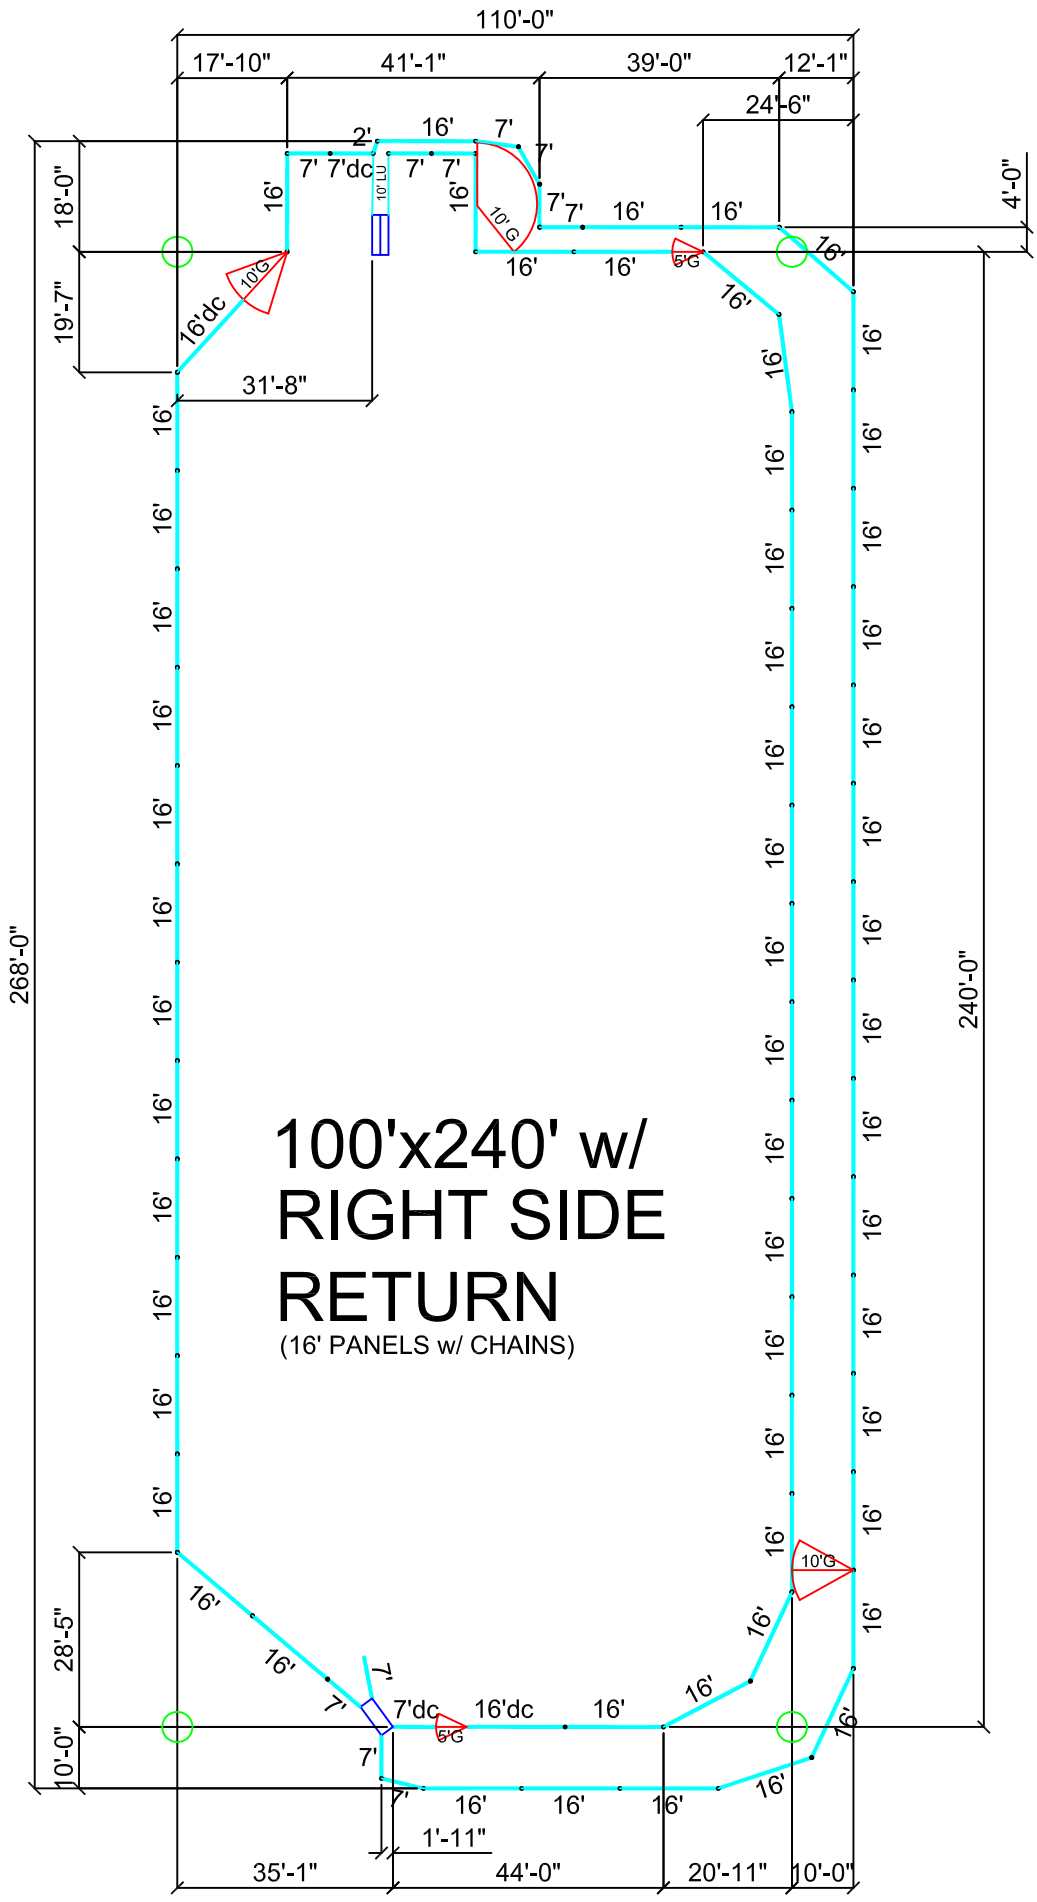

- 58 - 16' Panels
- 2 - 16'dc Panels
- 11 - 7' Panels
- 2 - 7'dc Panels
- 1 - 2' Panels
- 3 - 10' Gates
- 2 - 5' Gates
- 1 - Set of Leadups
- 1 - Roping Chute
- 1 - Stripping Chute

**100'x240' w/
RIGHT SIDE
RETURN**
(16' PANELS w/ CHAINS)