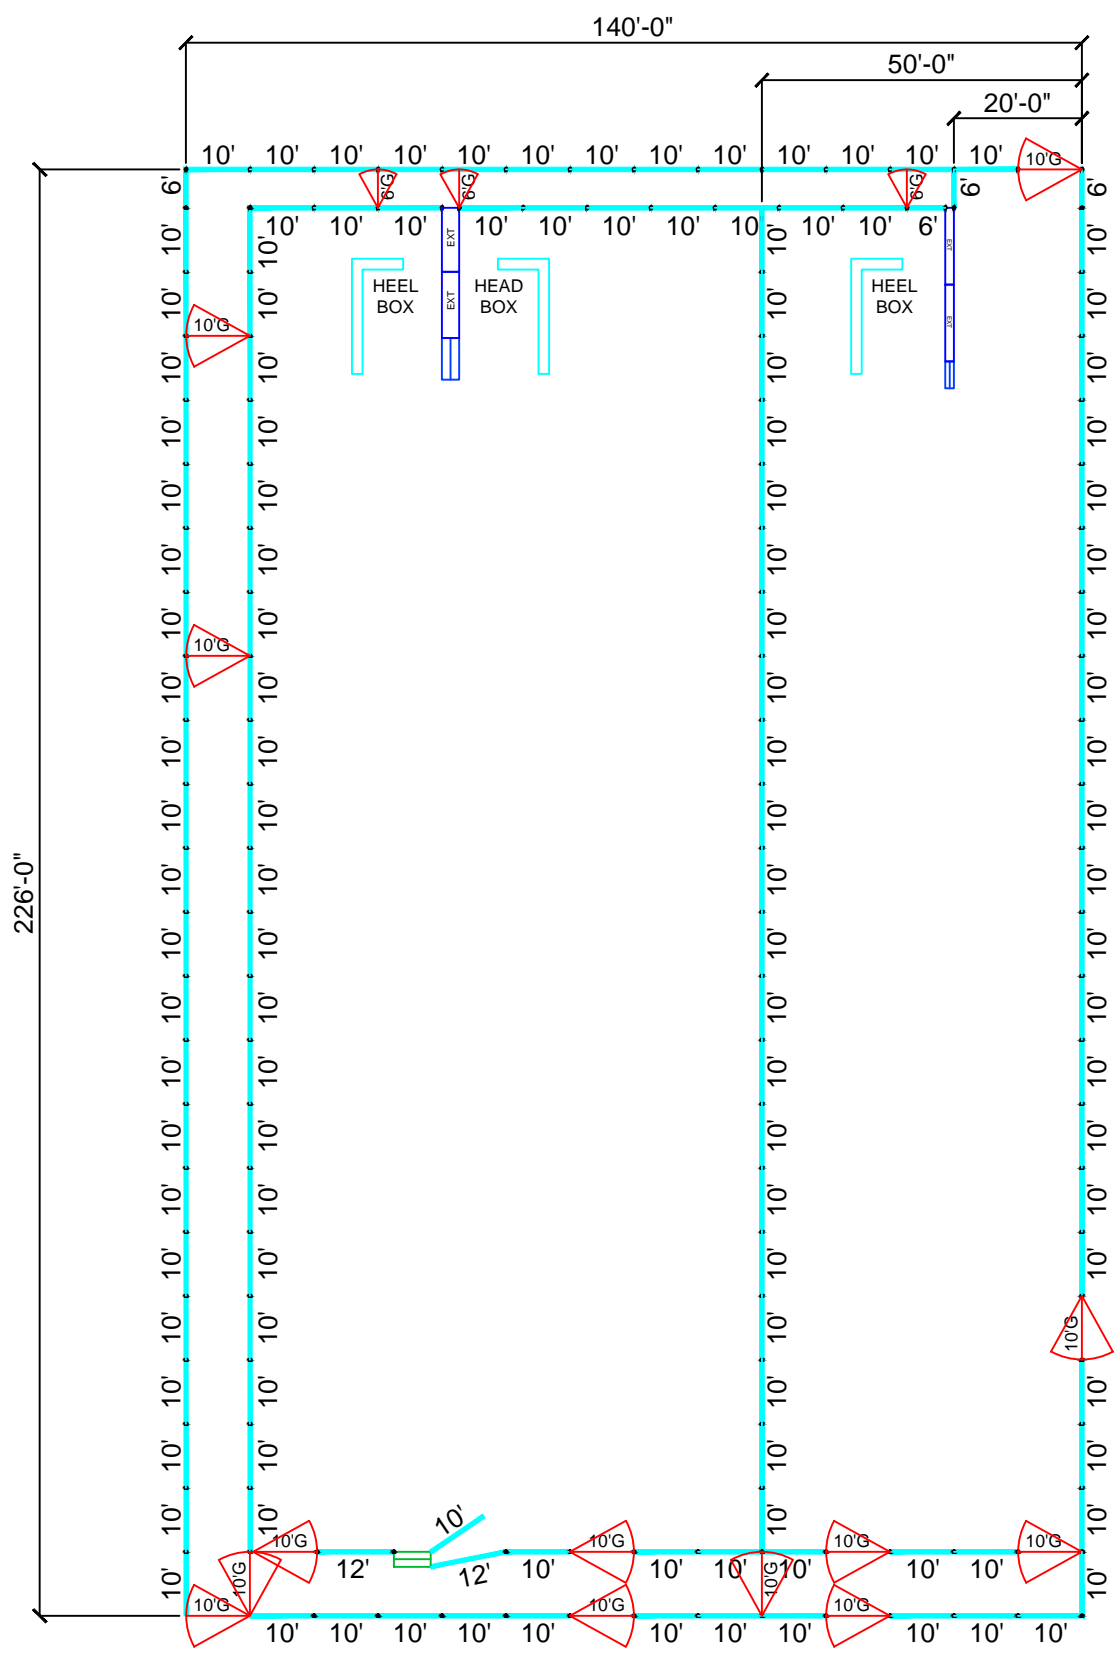

- 102 - 10' Panels
- 2 - 12' Panels
- 5 - 6' Panels

- 13 - 10' Gates
- 3 - 6' Gates

- 1 - Roping Chute
- 2 - Extensions
- 1 - Stripping Chute

- 1 - Set of Head/Heel Boxes

- 1 - Calf Roping Chute
- 2 - Calf Extensions

- 1 - Heel Box

140'x226' w/ RETURN and CALF CHUTE

(10' PANELS)