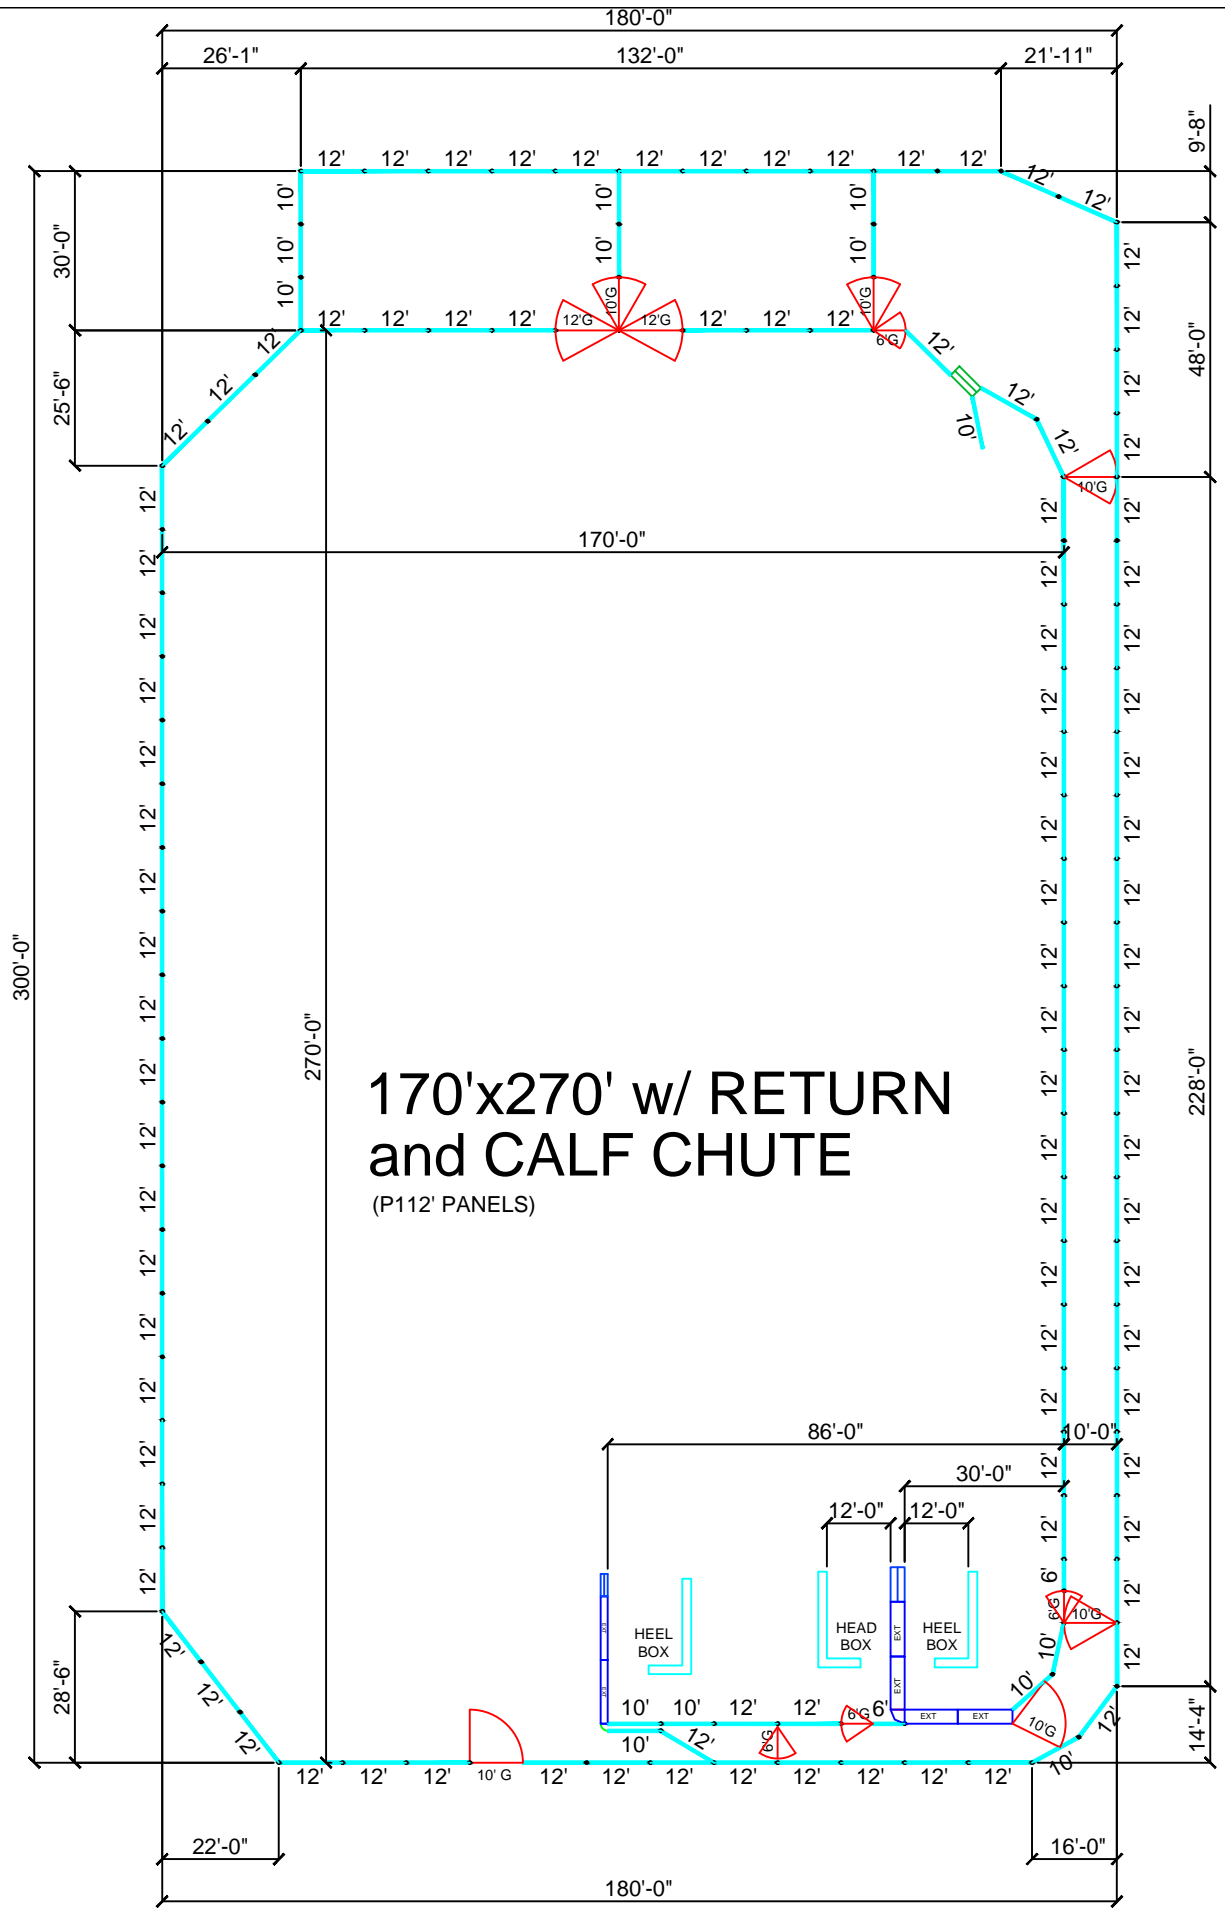

- 104 - 12' Panels
- 14 - 10' Panels
- 2 - 6' Panels
- 4 - 12' Gates
- 6 - 10' Gates
- 4 - 6' Gates
- 1 - Roping Chute
- 4 - Extensions
- 1 - Stripping Chute
- 1 - Set of Head/Heel Boxes
- 1 - Calf Roping Chute
- 2 - Calf Extensions
- 1 - Calf Extension 90
- 1 - Heel Box

170'x270' w/ RETURN and CALF CHUTE

(P112' PANELS)