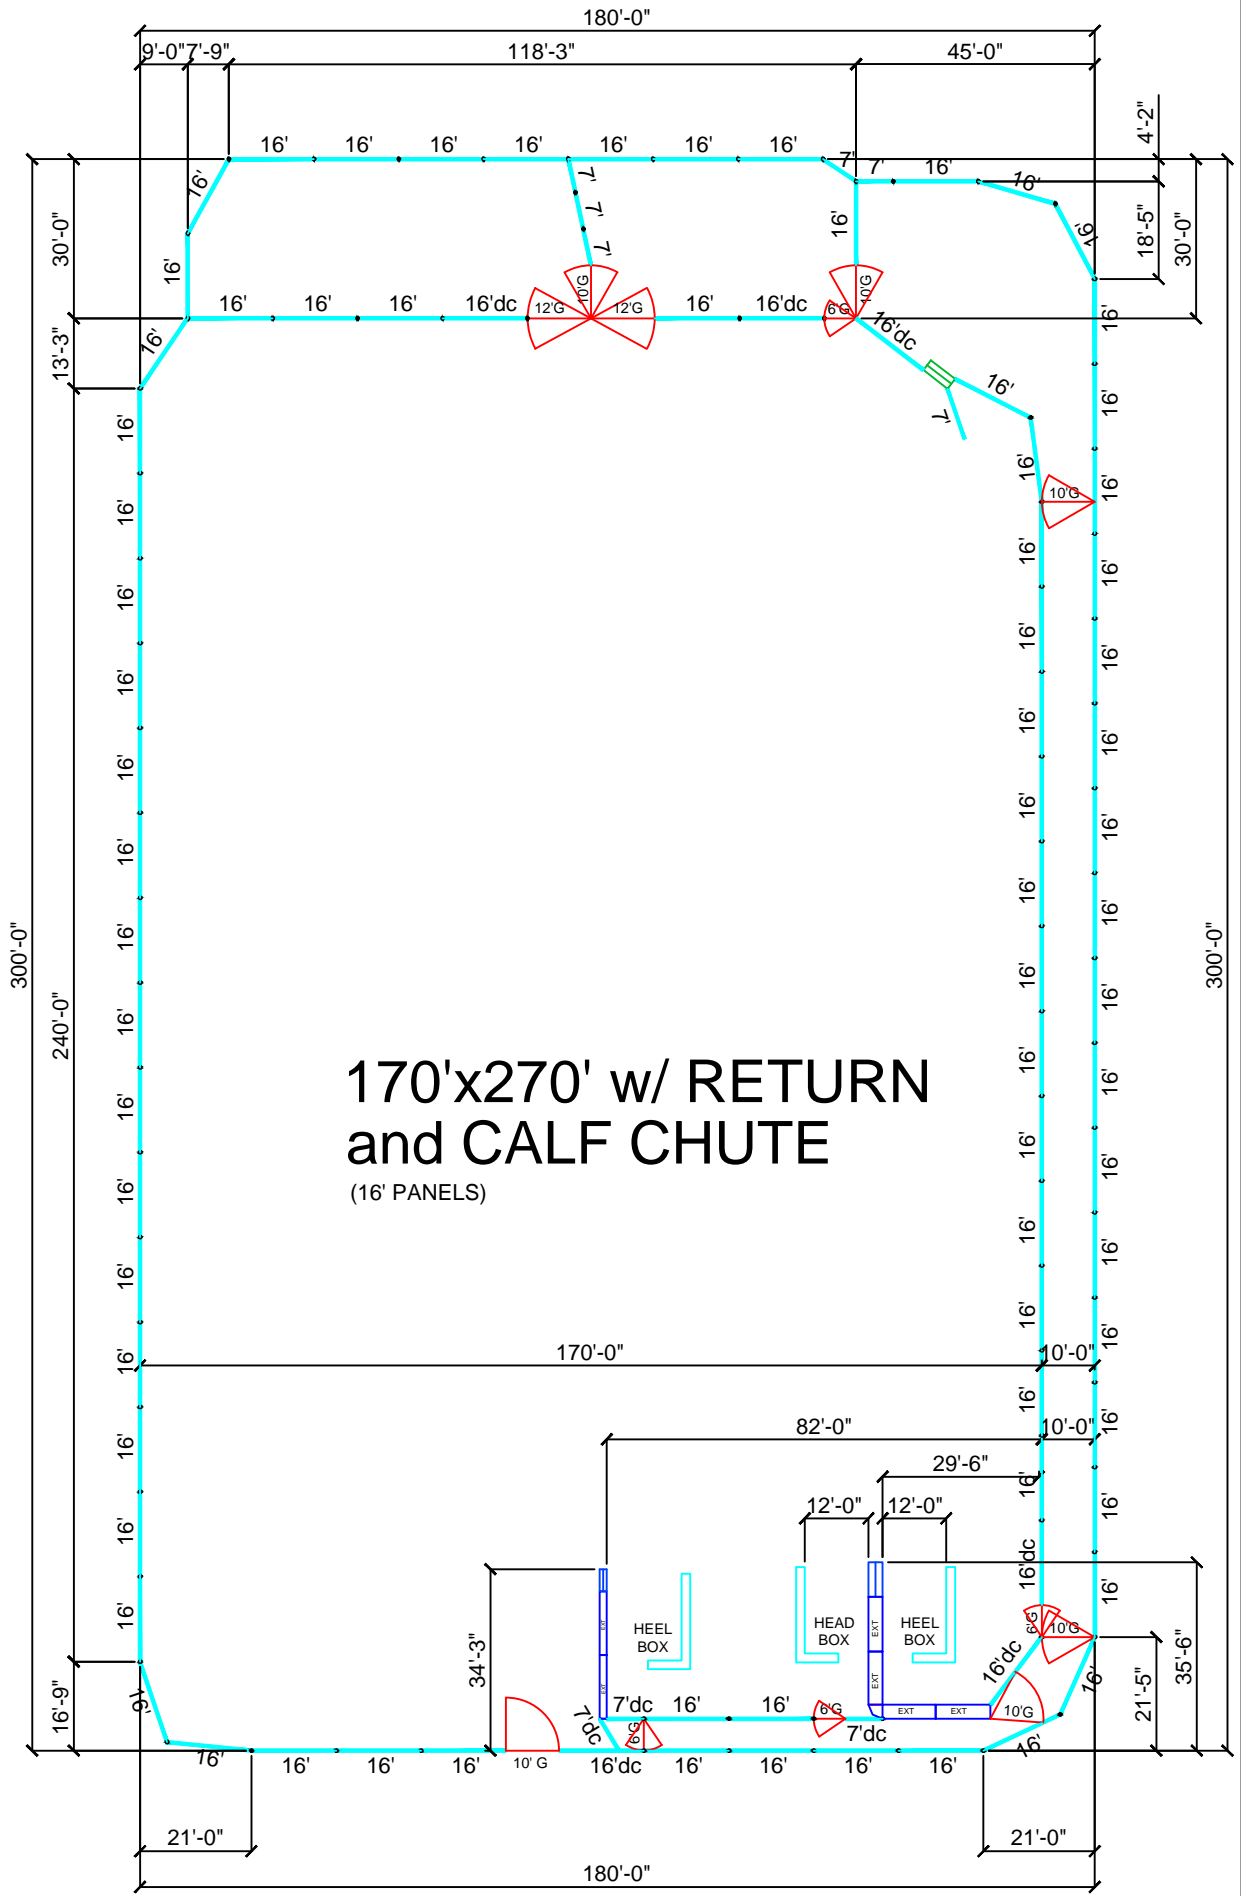

- 76 - 16' Panels
- 6 - 16' Panels dc
- 6 - 7' Panels
- 2 - 7' Panels dc
- 2 - 12' Gates
- 6 - 10' Gates
- 2 - 6' Gates
- 1 - Roping Chute
- 4 - Extensions
- 1 - Stripping Chute
- 1 - Set of Head/Heel Boxes
- 1 - Calf Roping Chute
- 2 - Calf Extensions
- 1 - Calf Extension 90
- 1 - Heel Box

170'x270' w/ RETURN and CALF CHUTE

(16' PANELS)