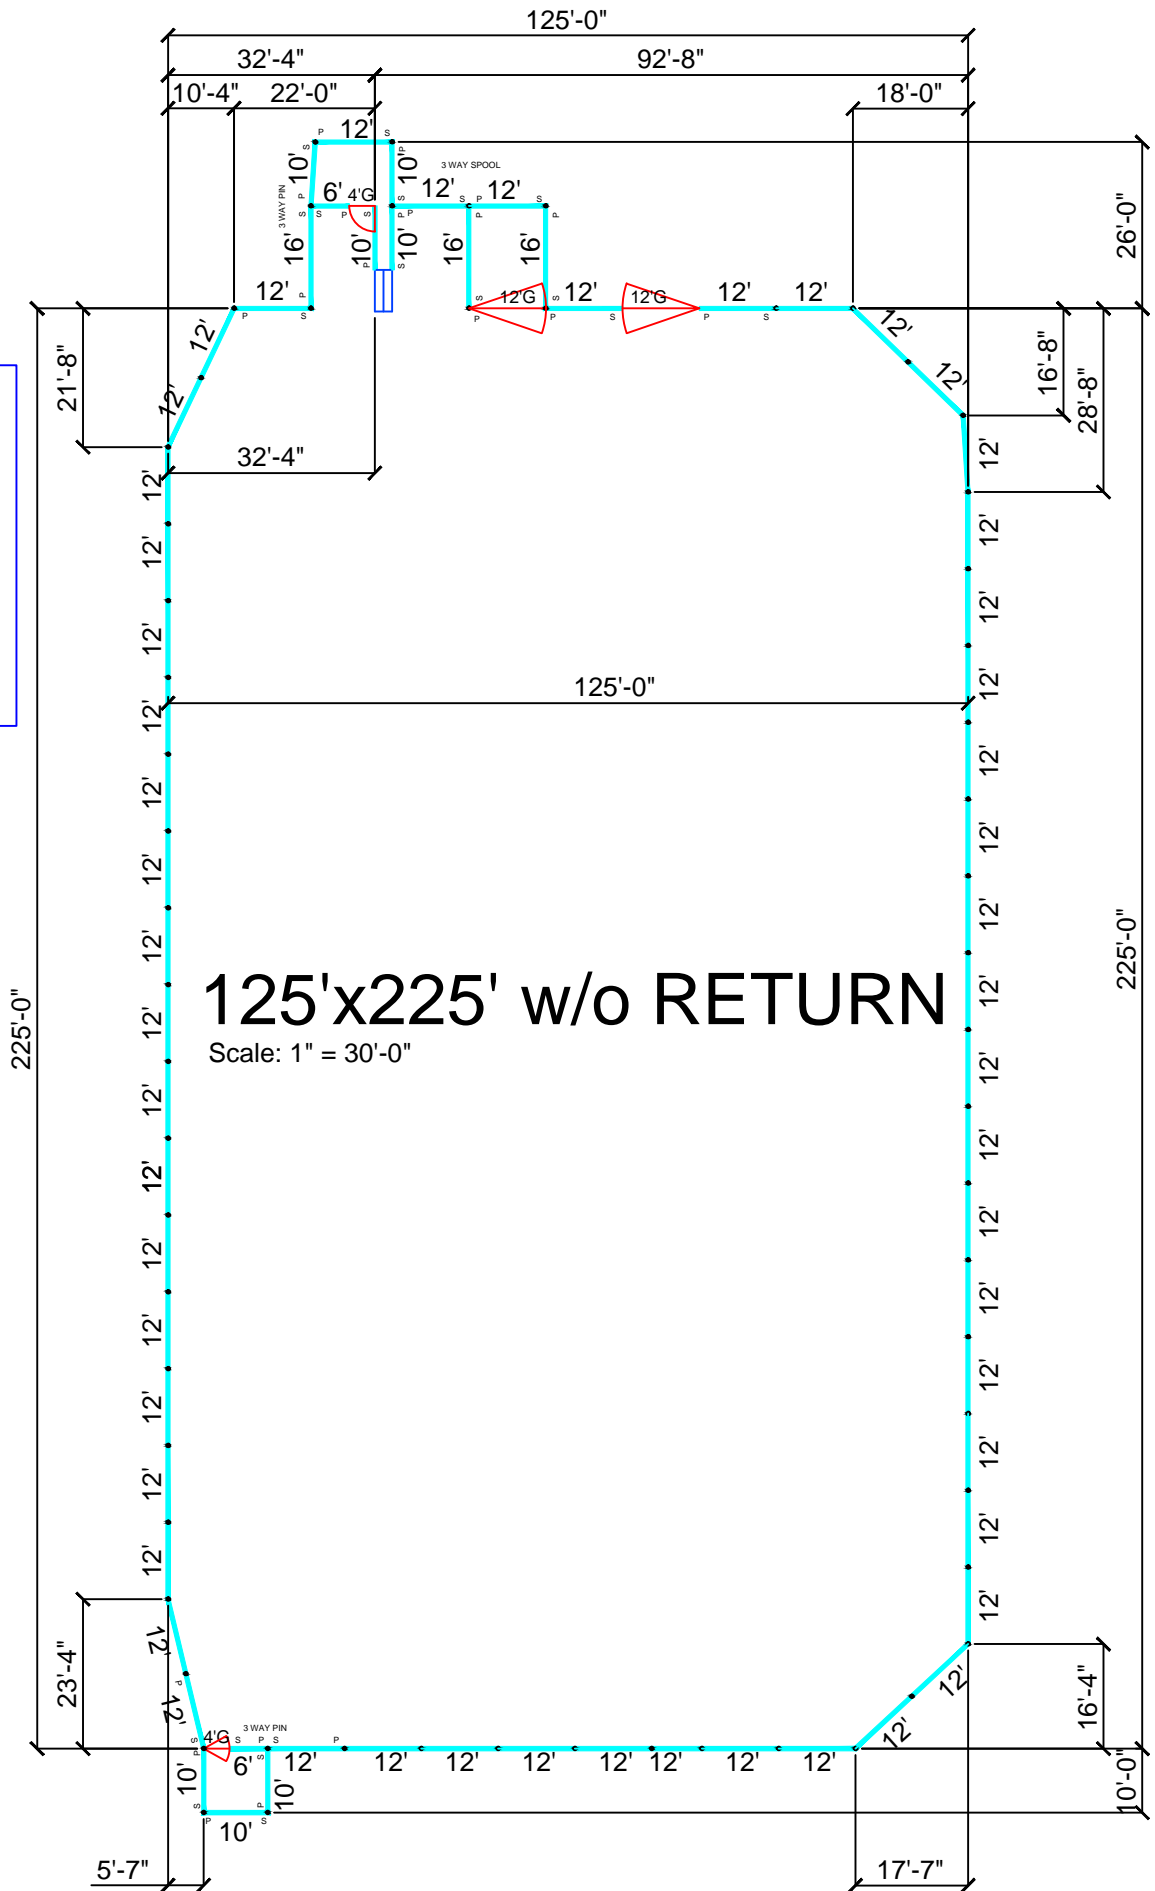

- 54 - 12' Panels
- 7 - 10' Panels
- 3 - 16' Panels
- 2 - 6' Panel
- 1 - 12' Gates
- 2 - 4' Gates
- 1 - Roping Chute
- 1 - 3 Way Spool
- 2 - 3 Way Pin

# 125'x225' w/o RETURN

Scale: 1" = 30'-0"