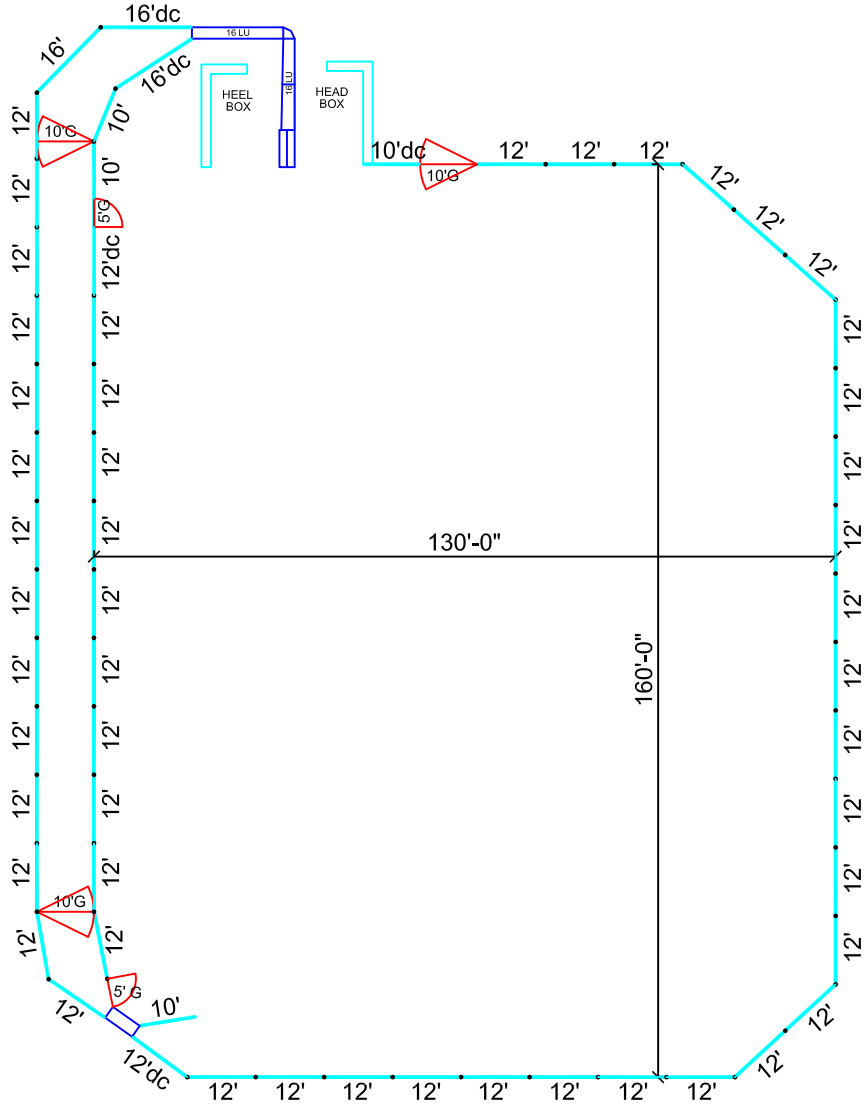

- 50 - 12' Panels
- 2 - 12' dc Panels
- 1 - 16' Panels
- 2 - 16' dc Panels
- 2 - 10' Panels
- 1 - 10' dc Panels
- 2 - Set of 16' Leadups
- 2 - 45° Sections
- 3 - 10' Gates
- 2 - 5' Gates
- 1 - Set of Head/Heel Boxes
- 1 - Roping Chute
- 1 - Stripping Chute

130'x160' w/ RETURN

Scale: 1" = 30'-0"