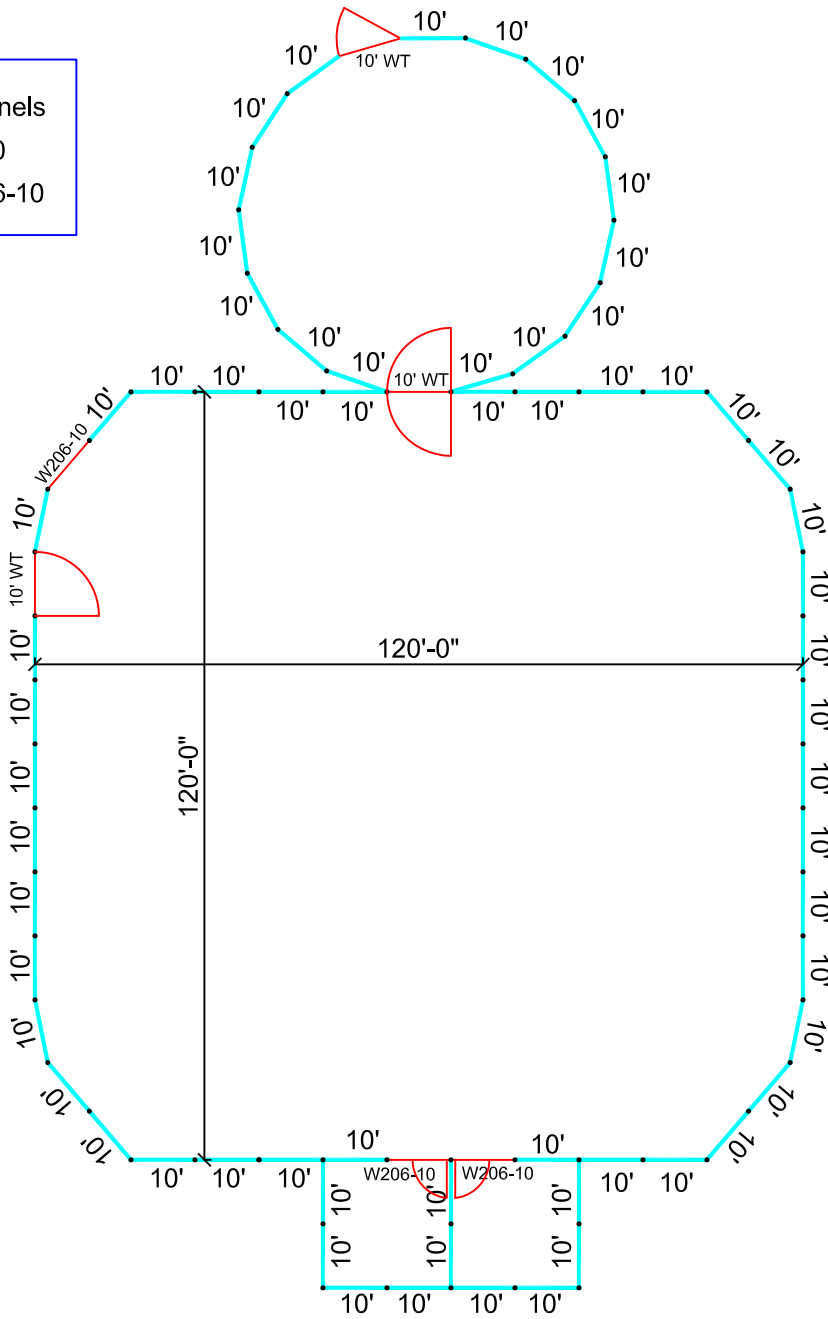

- 65 - 10' Panels
- 3 - W210
- 3 - W206-10

120'x120' Riding Arena w/ Round Pen

Scale: 1" = 30'-0"