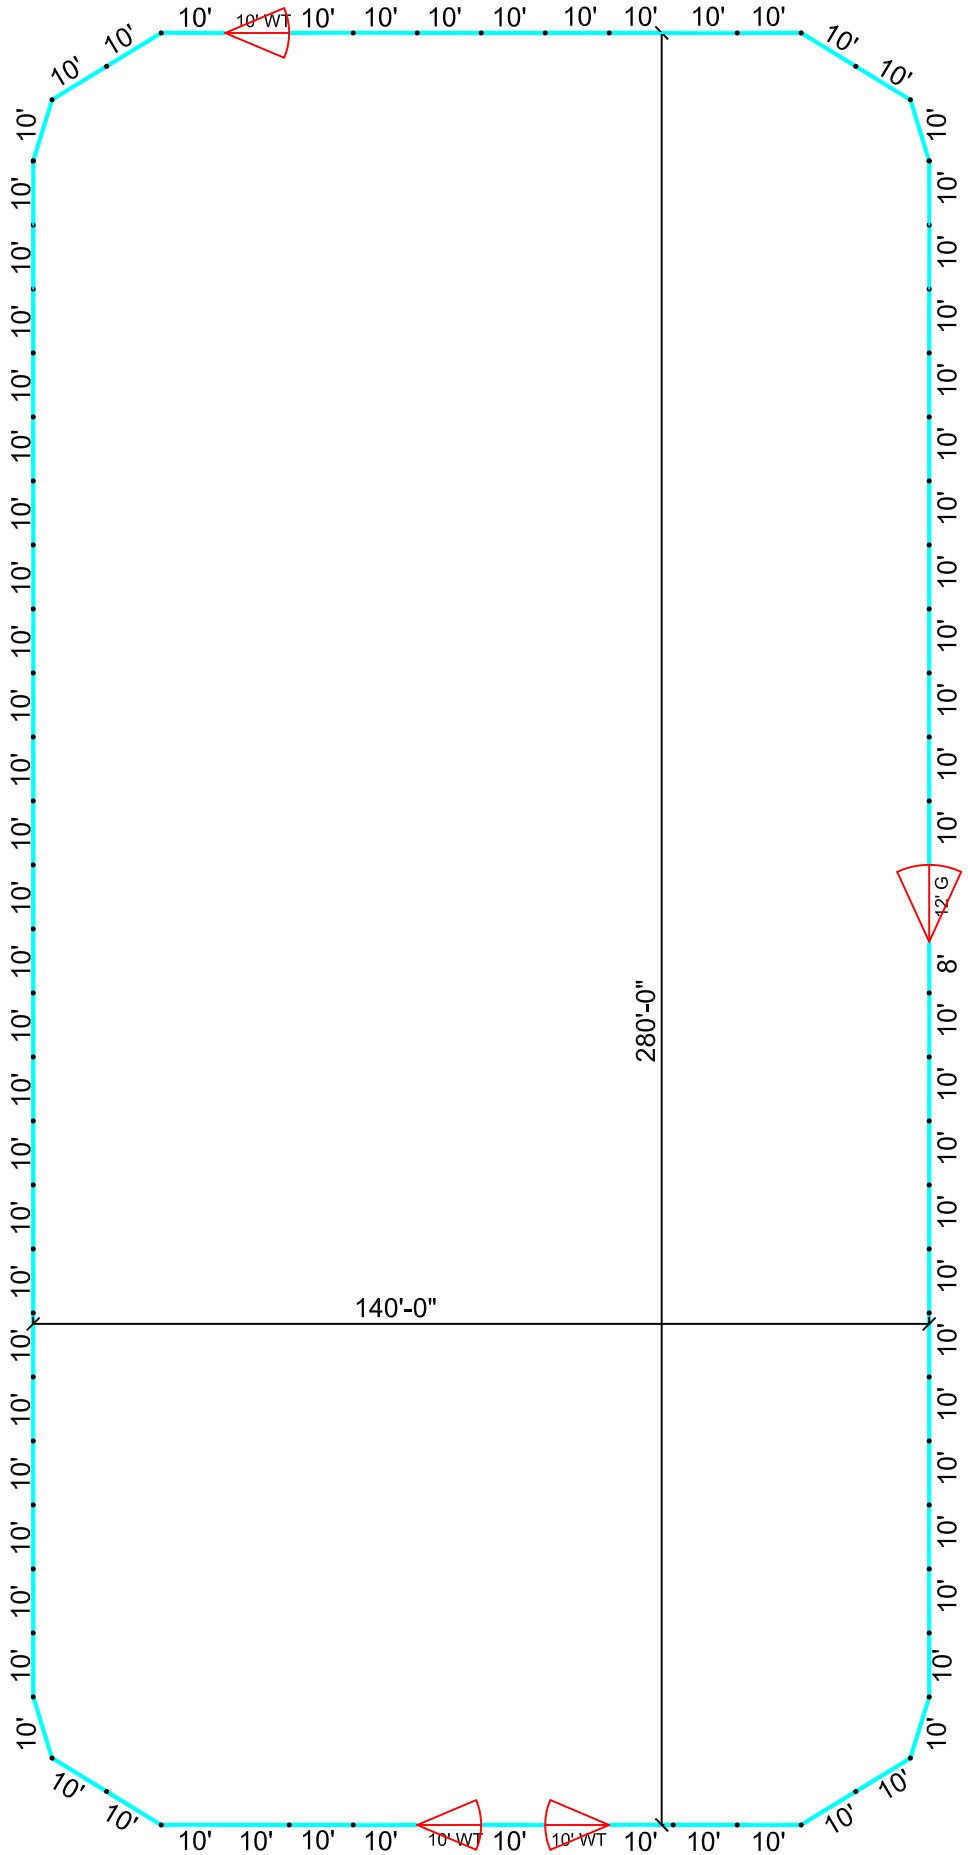

- 75 - 10' Panels
- 1 - 8' Panel
- 3 - 10' WT Gates
- 1 - 12' Gate

*Red River Arenas*

NAME  
140' x 280' RIDING ARENA

ID  
C202