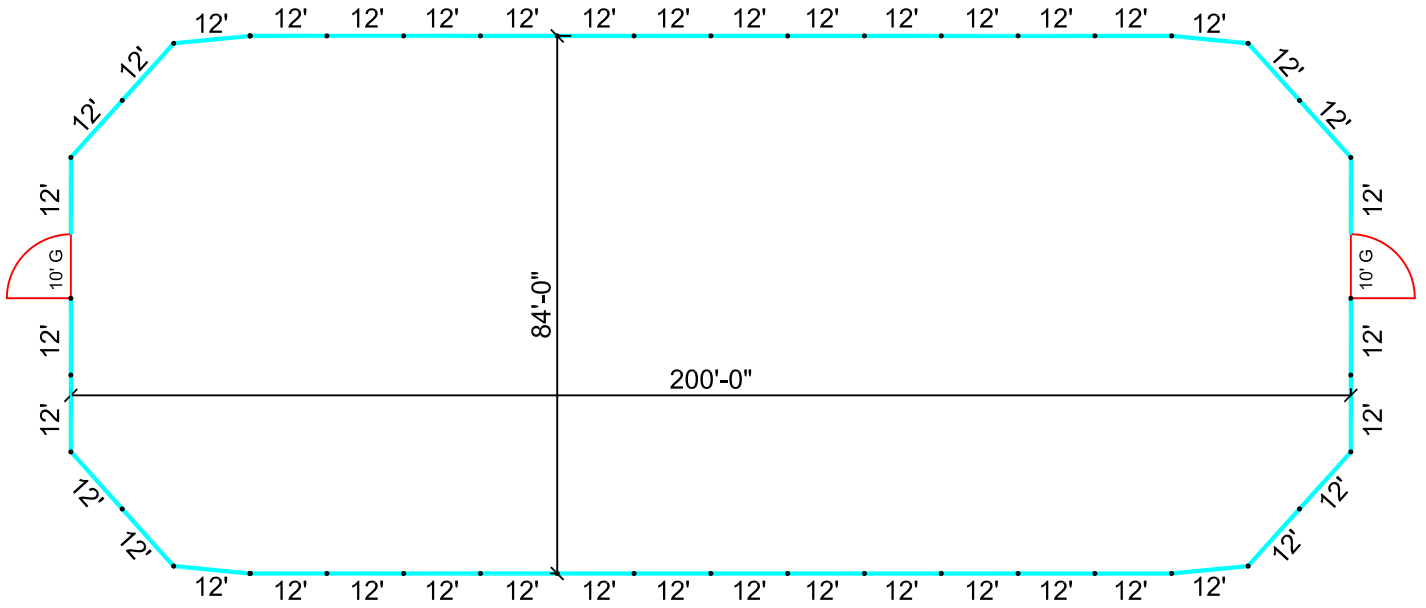

42 - 12' Panels  
2 - 10' Gates

# 84'x200' Riding Arena

Scale: 1" = 30'-0"