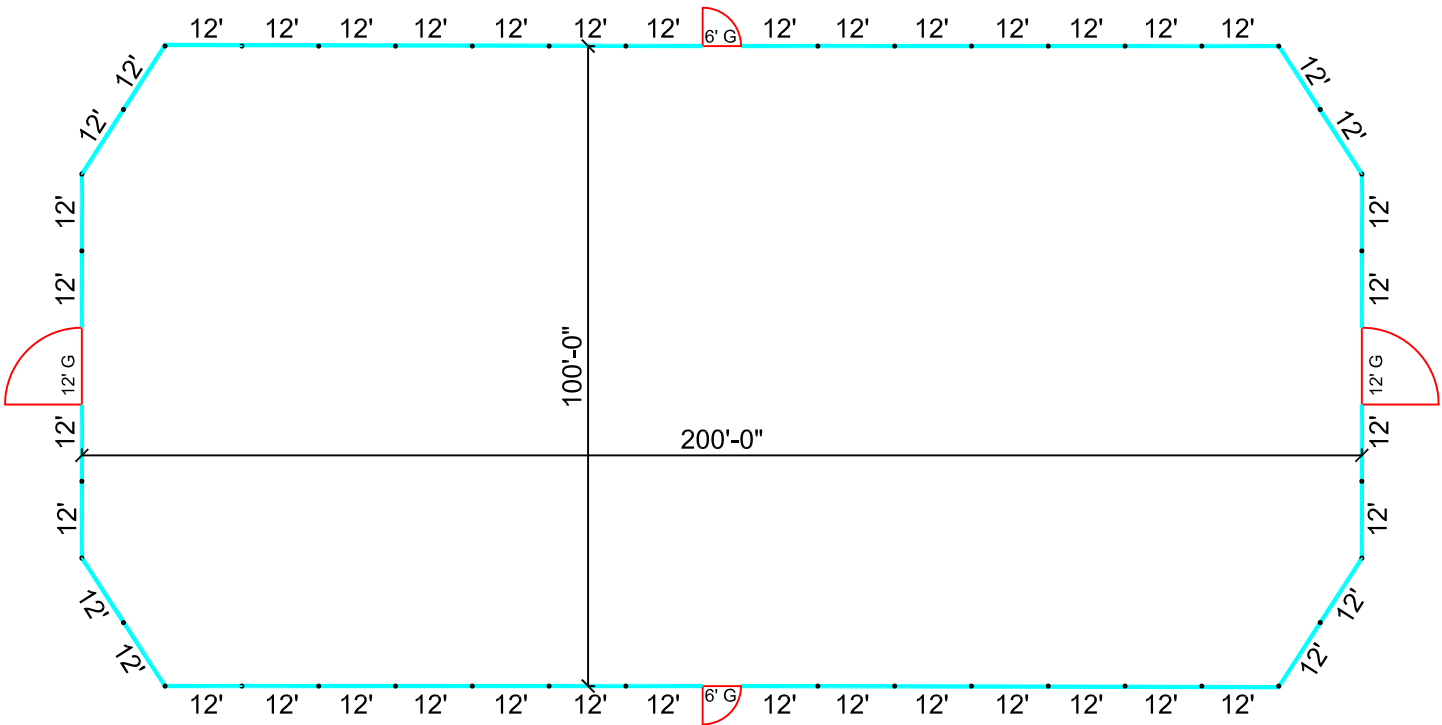

- 44 - 12' Panels
- 2 - 6' Gates
- 2 - 12' Gates

100'x200' Riding Arena

Scale: 1" = 30'-0"