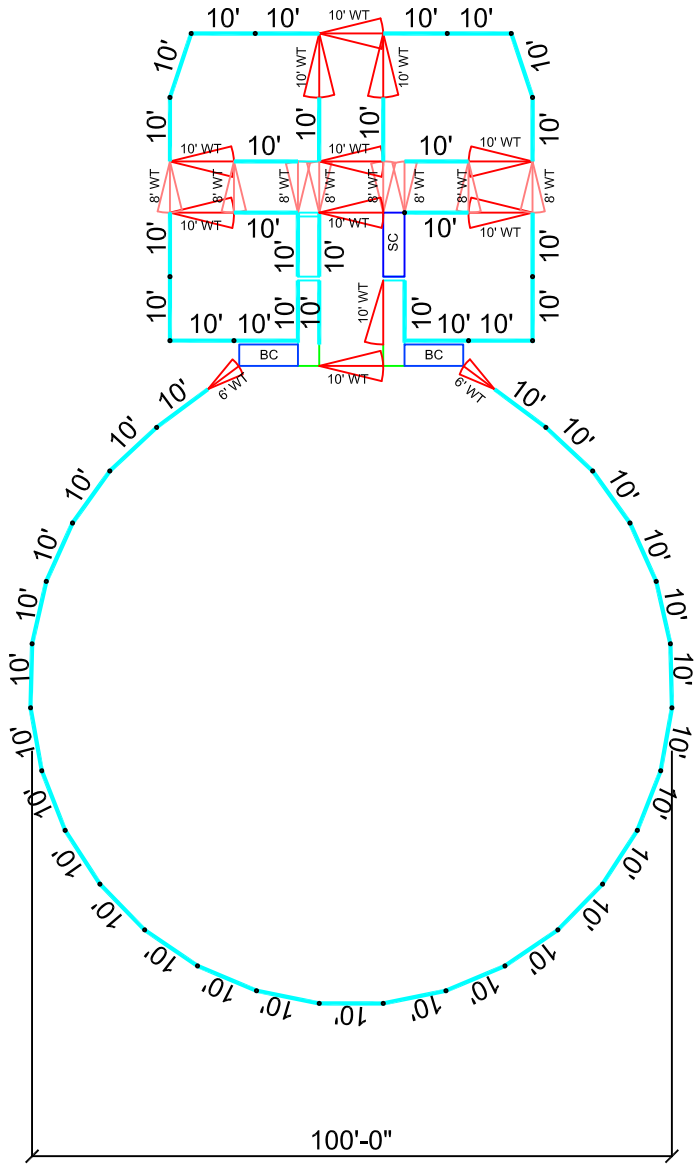

- 54 - 10' Panels
- 2 - L Sections
- 4 - Slider Sections
- 11 - 10' WT Gates
- 8 - 8' WT Gates
- 2 - 6' WT Gates
- 1 - Stripping Chute
- 2 - Bucking Chutes

100' DIA. Bucking Arena

Scale: 1" = 30'-0"