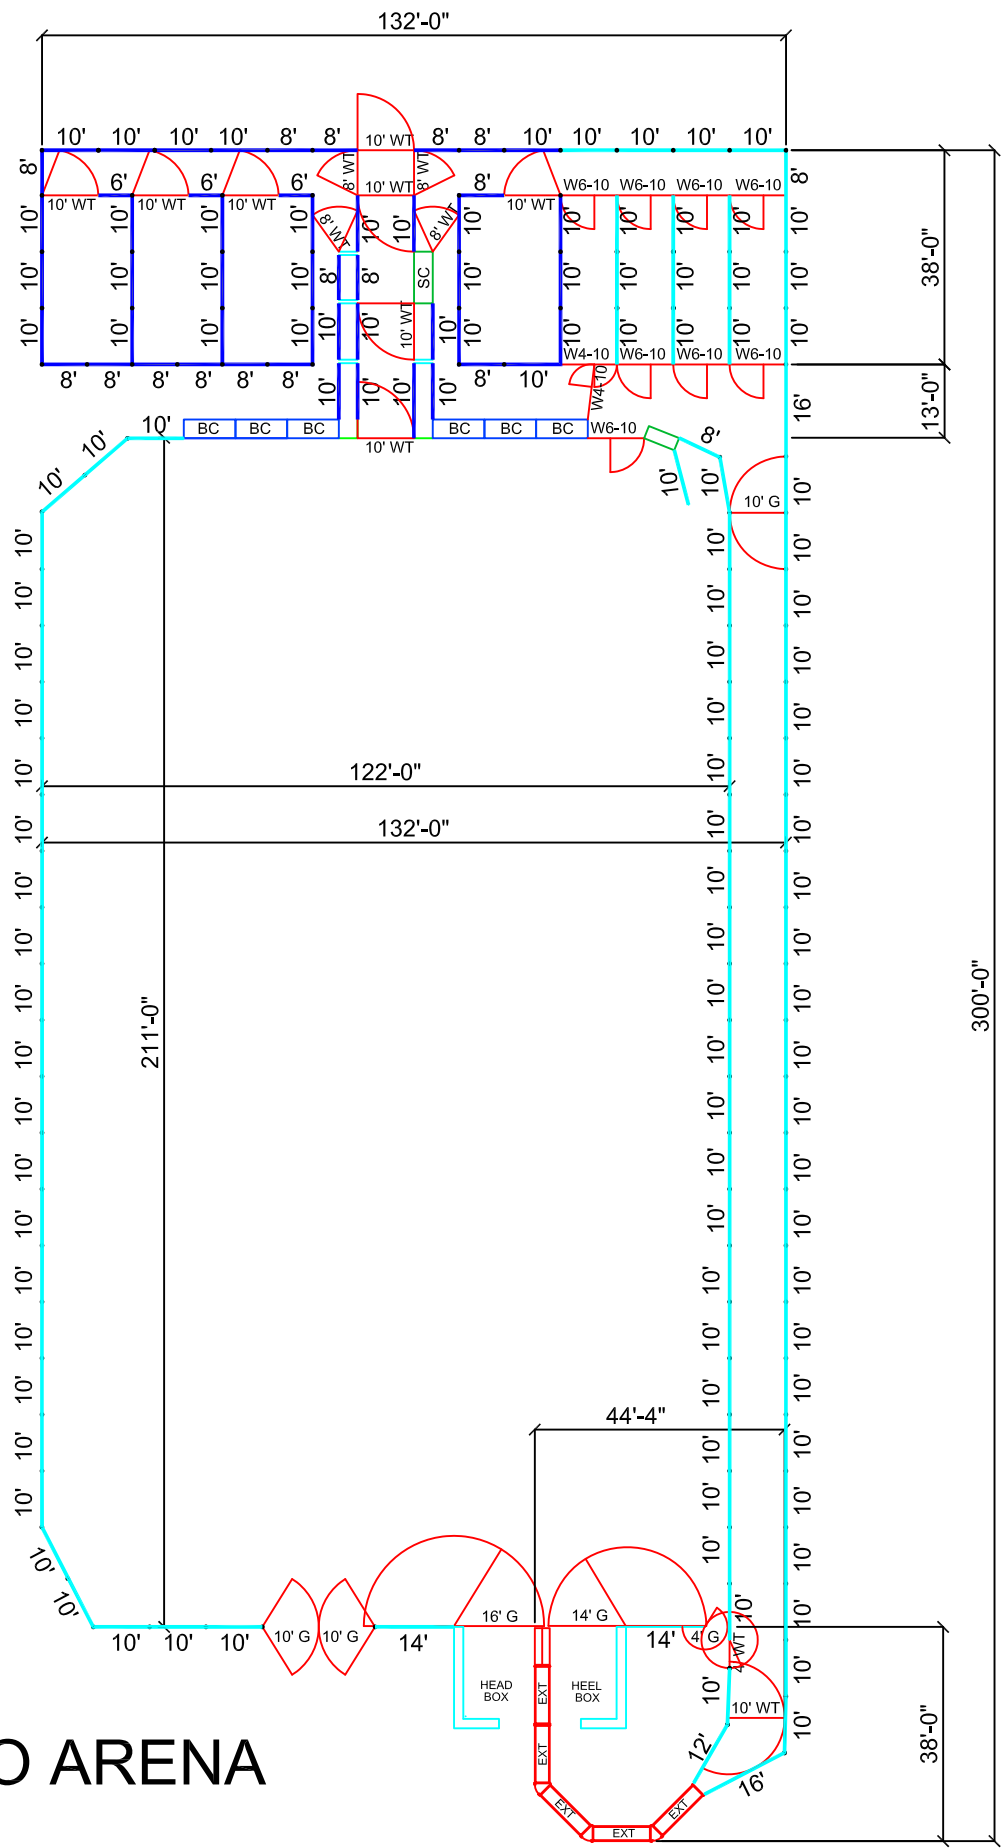

- 300 SERIES PANELS
 - 33 - (310) 10' Panels
 - 15 - (308) 8' Panels
 - 3 - (306) 6' Panels
 - 8 - (W310) 10' WT
 - 4 - (W308) 8' WT
- 200 SERIES PANELS
 - 2 - (208) 10' Panels
 - 88 - (210) 10' Panels
 - 1 - (212) 12' Panels
 - 2 - (214) 14' Panels
 - 2 - (216) 16' Panels
 - 1 - (W210) 10' WT
 - 1 - (W204) 4' WT
 - 8 - W206-10
 - 2 - W204-10
 - 1 - RS Stripping Chute
 - 6 - Bucking Chutes
 - 2 - L Sections
 - 4 - Slider Sections
 - 8 - Bucking Chute Safety Pads
 - 1 - 16' Gate
 - 1 - 14' Gate
 - 3 - 10' Gate
 - 1 - 4' Gate
 - 1 - Stripping Chute
 - 1 - Roping Chute
 - 1 - Extension w/ cutout
 - 4 - Extensions
 - 3 - 45 Sections
 - 1 - Set of Head/Heel Boxes

132'x300' FULL RODEO ARENA