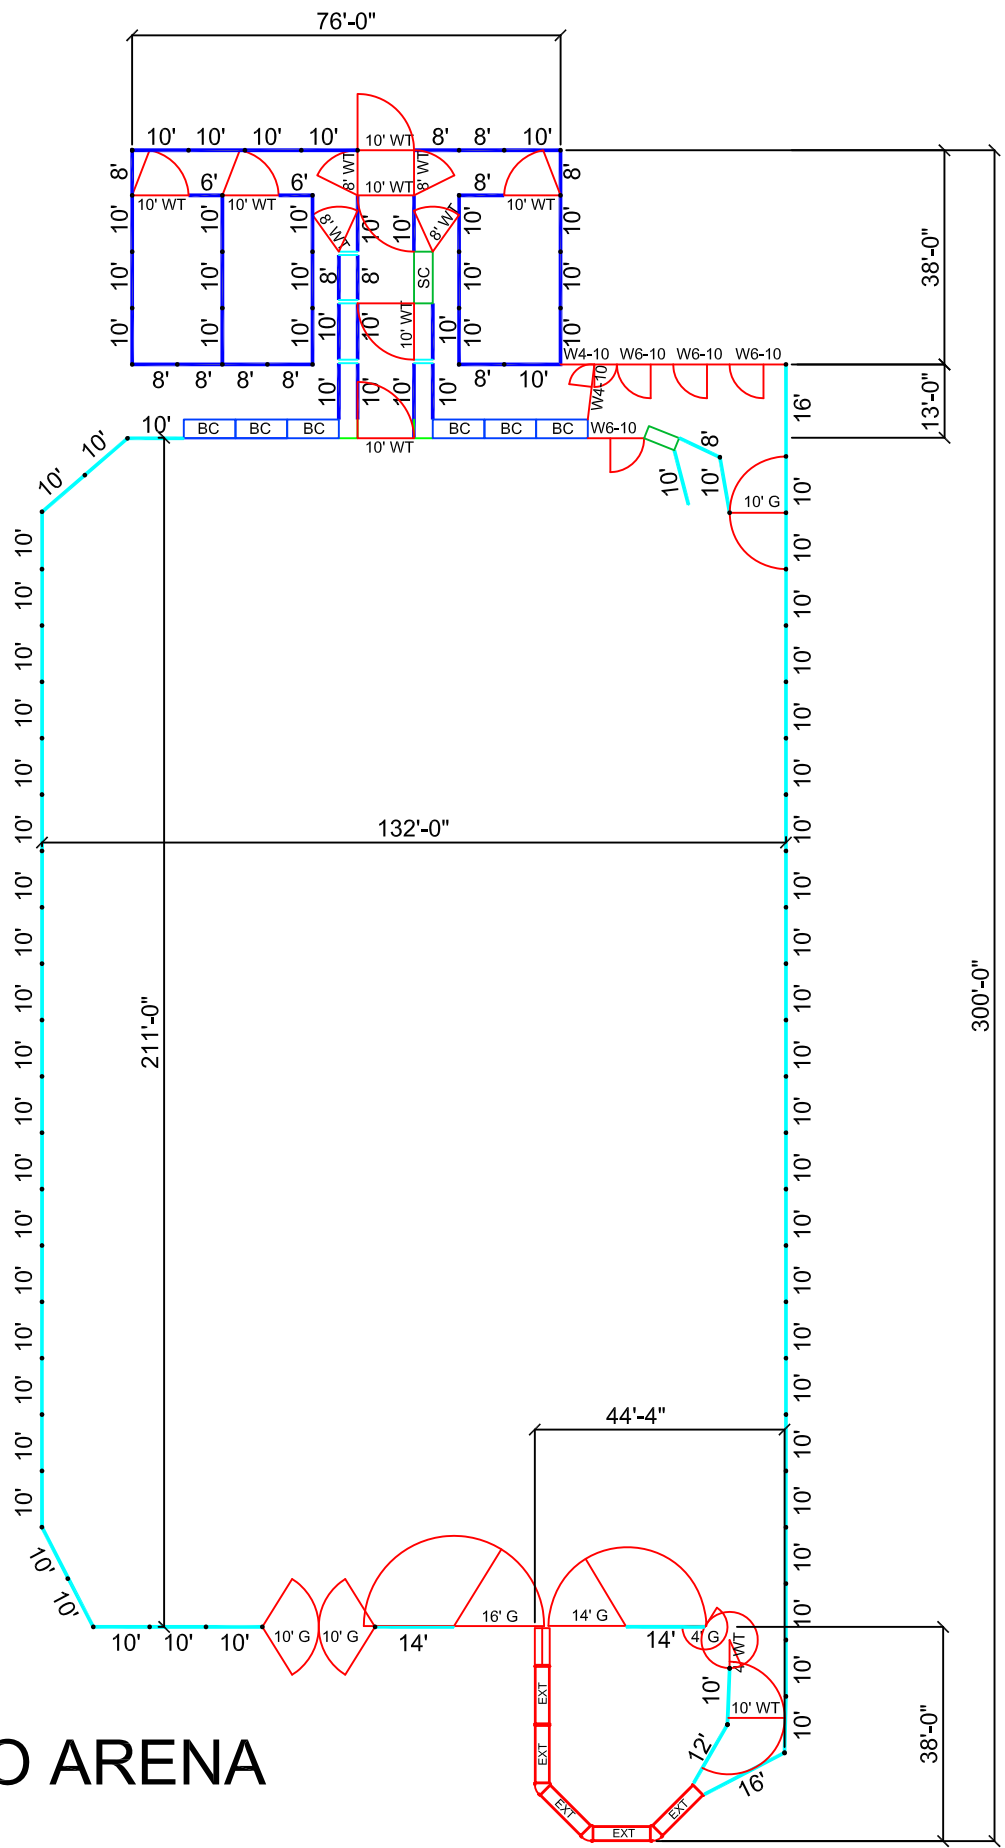

- 300 SERIES
 - 30 - (310) 10' Panels
 - 12 - (308) 8' Panels
 - 2 - (306) 6' Panels
 - 7 - (W310) 10' WT
 - 4 - (W308) 8' WT
- 200 SERIES
 - 52 - (210) 10' Panels
 - 1 - (208) 10' Panels
 - 1 - (212) 12' Panels
 - 2 - (214) 14' Panels
 - 2 - (216) 16' Panels
 - 1 - (W210) 10' WT
 - 1 - (W204) 4' WT
 - 4 - W206-10
 - 2 - W204-10
 - 1 - RS Stripping Chute
 - 6 - Bucking Chutes
 - 2 - L Sections
 - 4 - Slider Sections
 - 8 - Bucking Chute Safety Pads
 - 1 - 16' Gate
 - 1 - 14' Gate
 - 3 - 10' Gate
 - 1 - 4' Gate
 - 1 - Stripping Chute
 - 1 - Roping Chute
 - 1 - Extension w/ cutout
 - 4 - Extensions
 - 3 - 45 Sections

132'x300' FULL RODEO ARENA