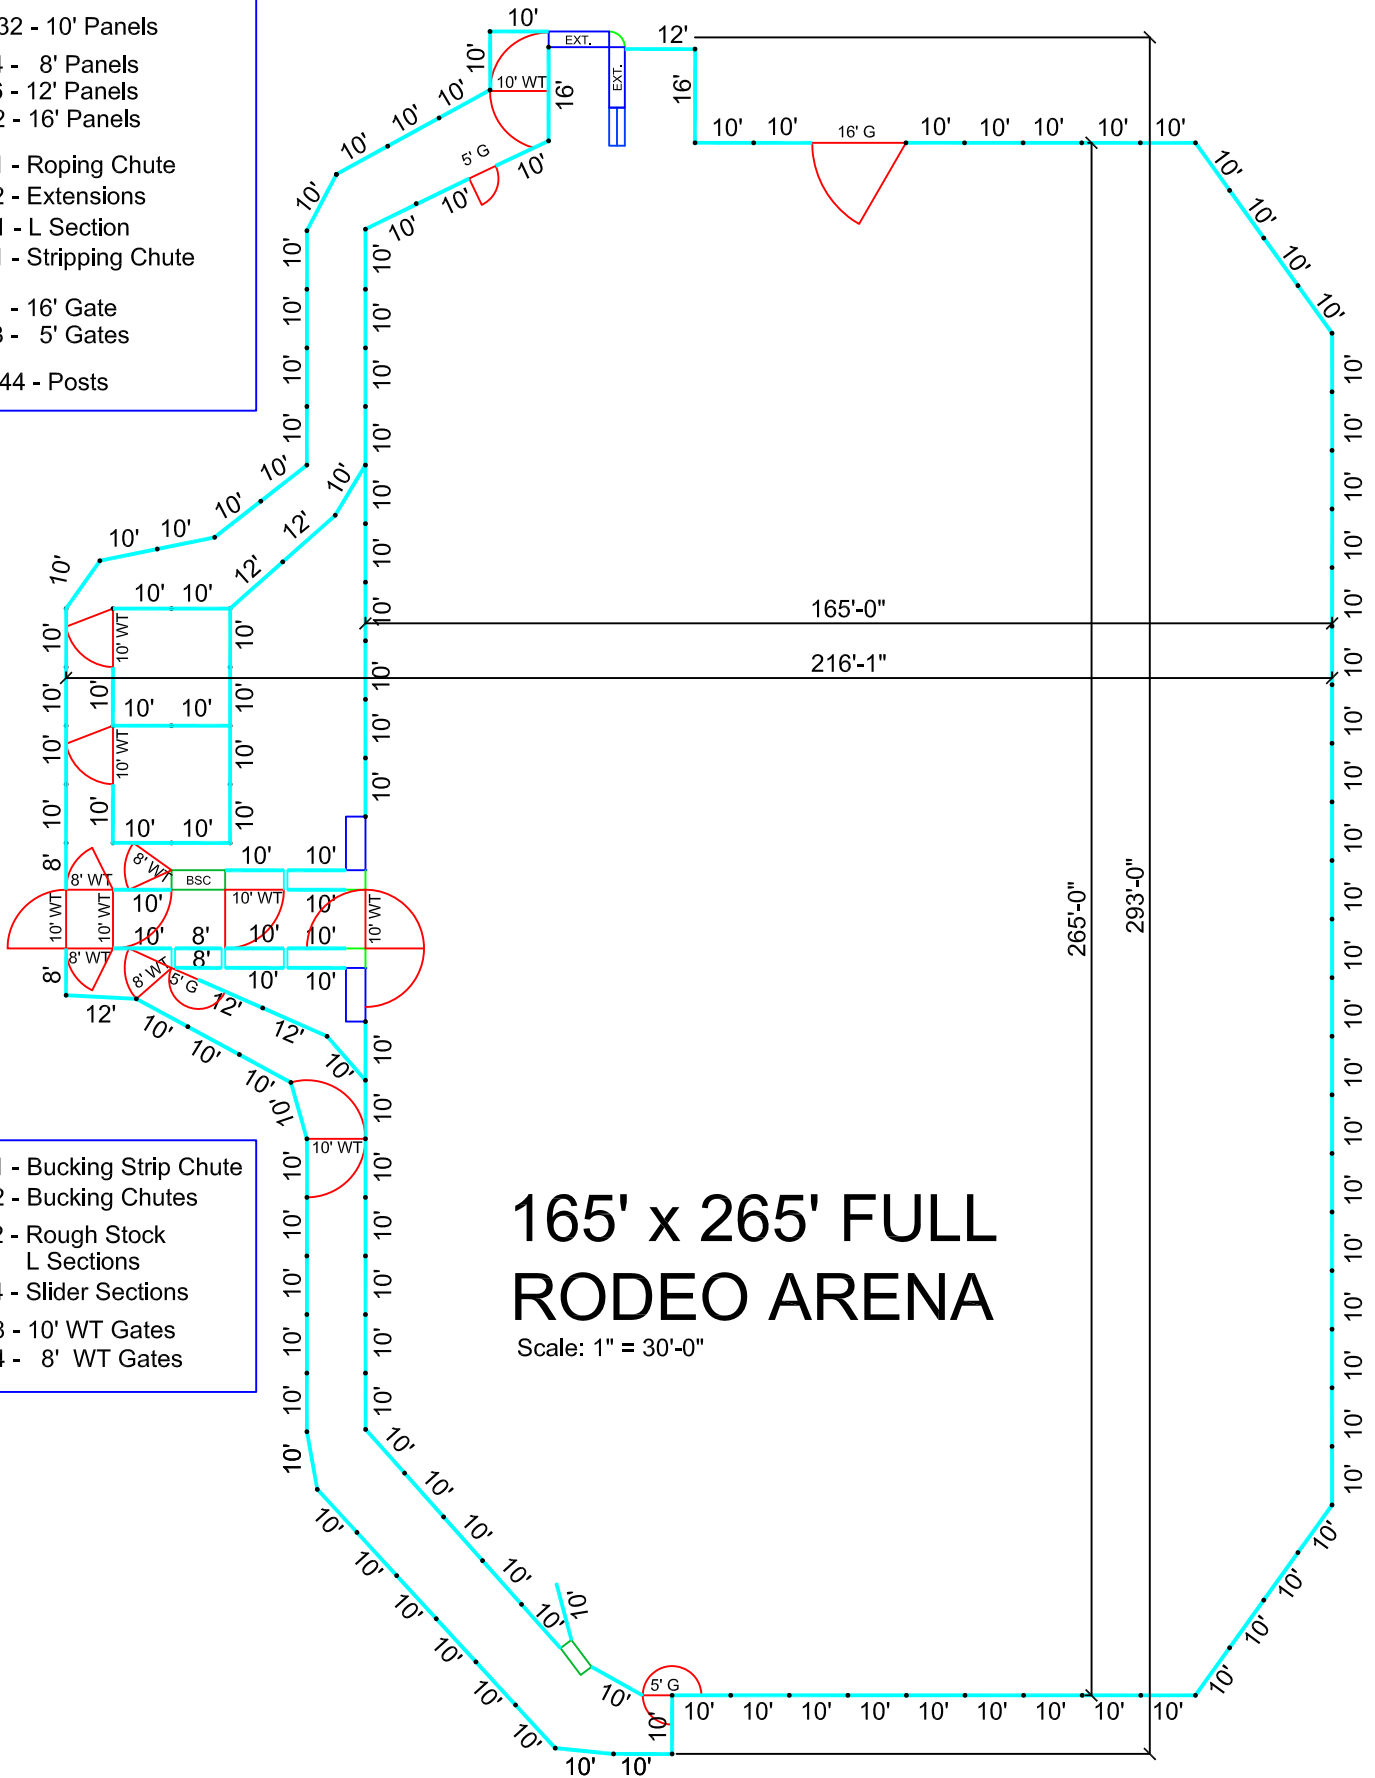

- 132 - 10' Panels
- 4 - 8' Panels
- 6 - 12' Panels
- 2 - 16' Panels
- 1 - Roping Chute
- 2 - Extensions
- 1 - L Section
- 1 - Stripping Chute
- 1 - 16' Gate
- 3 - 5' Gates
- 144 - Posts

165' x 265' FULL RODEO ARENA

Scale: 1" = 30'-0"

- 1 - Bucking Strip Chute
- 2 - Bucking Chutes
- 2 - Rough Stock L Sections
- 4 - Slider Sections
- 8 - 10' WT Gates
- 4 - 8' WT Gates