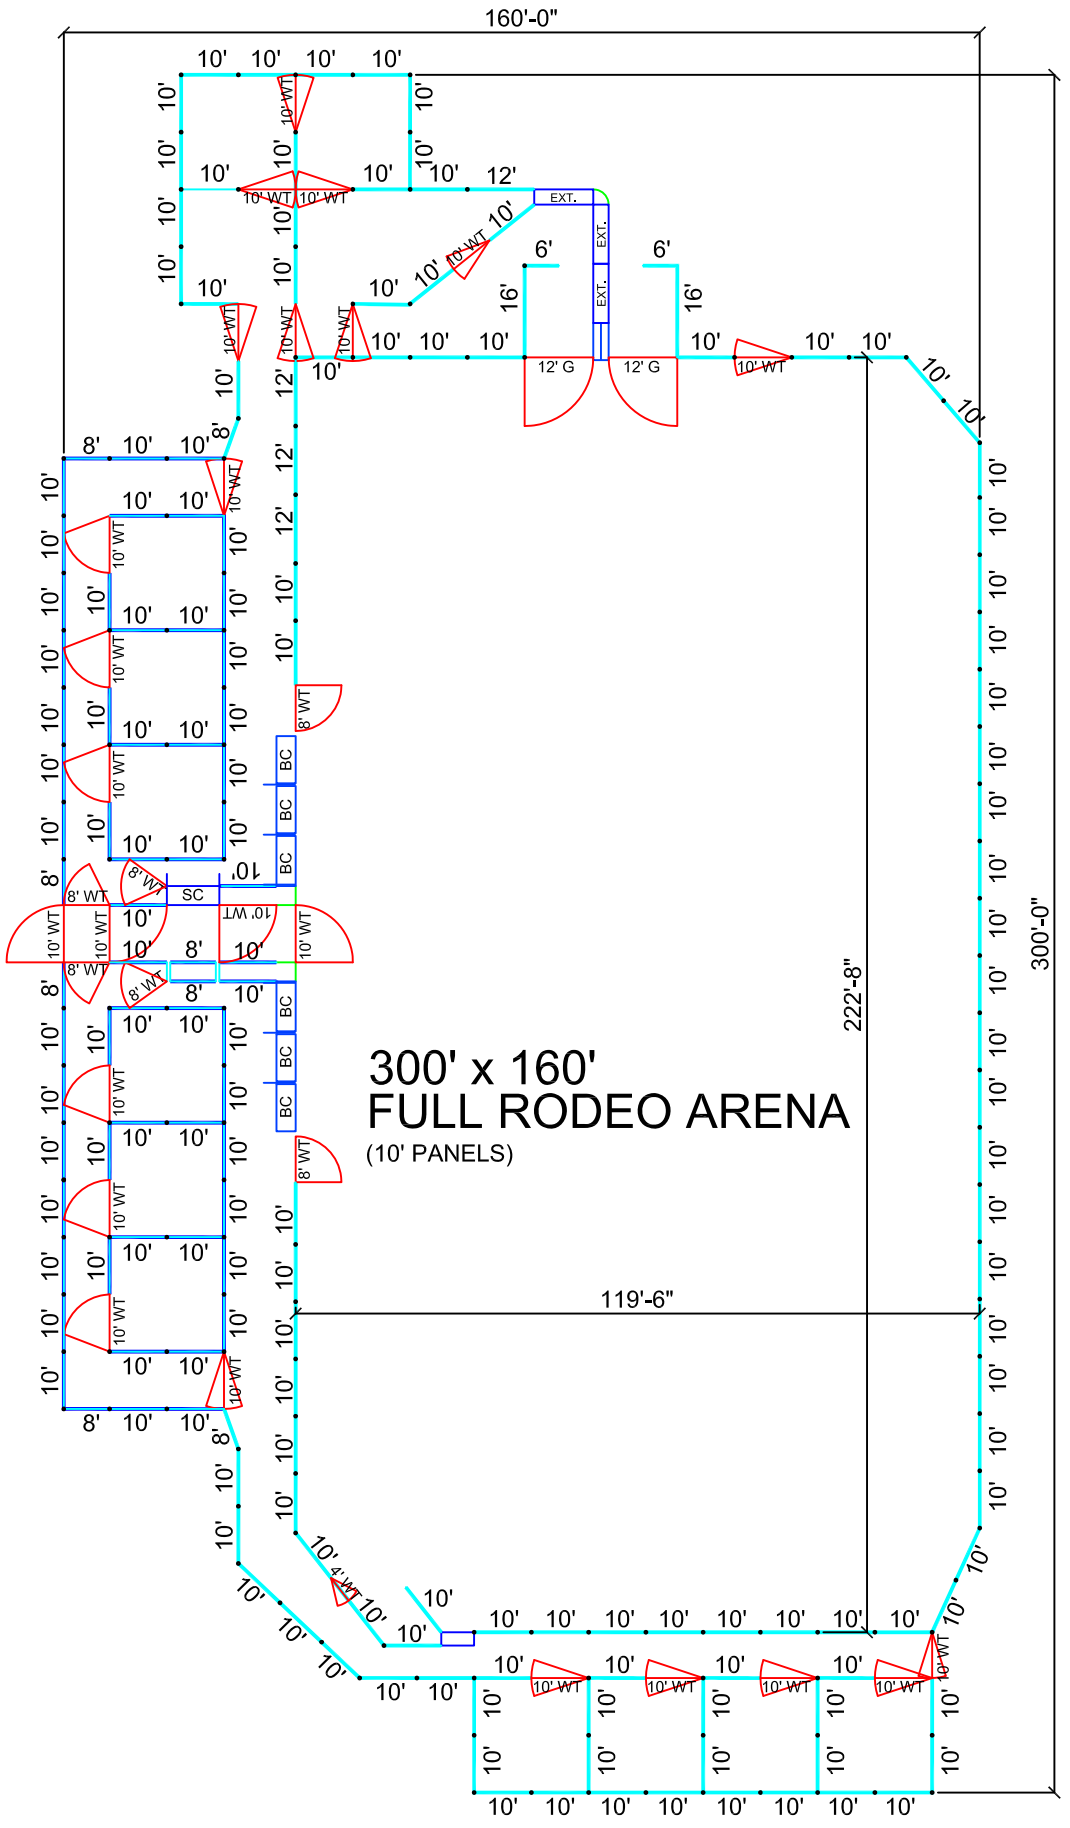

- 300 SERIES PANELS
 - 57 - (310) 10' Panels
 - 6 - (308) 8' Panels
 - 12 - (W310) 10' WT
 - 4 - (W308) 8' WT

- 200 SERIES PANELS
 - 2 - (206) 6' Panels
 - 2 - (208) 8' Panels
 - 100 - (210) 10' Panels
 - 4 - (212) 12' Panels
 - 13 - (W210) 10' WT
 - 2 - (W208) 8' WT
 - 1 - (W204) 4' WT

- 1 - RS Stripping Chute
- 6 - Bucking Chutes
- 2 - L Sections
- 2 - Slider Sections
- 8 - Bucking Chute Safety Pads

- 1 - Stripping Chute
- 1 - Roping Chute
- 1 - Extension w/ cutout
- 2 - Extensions
- 1 - 90 Section
- 2 - 12' Gates

300' x 160'
FULL RODEO ARENA
(10' PANELS)