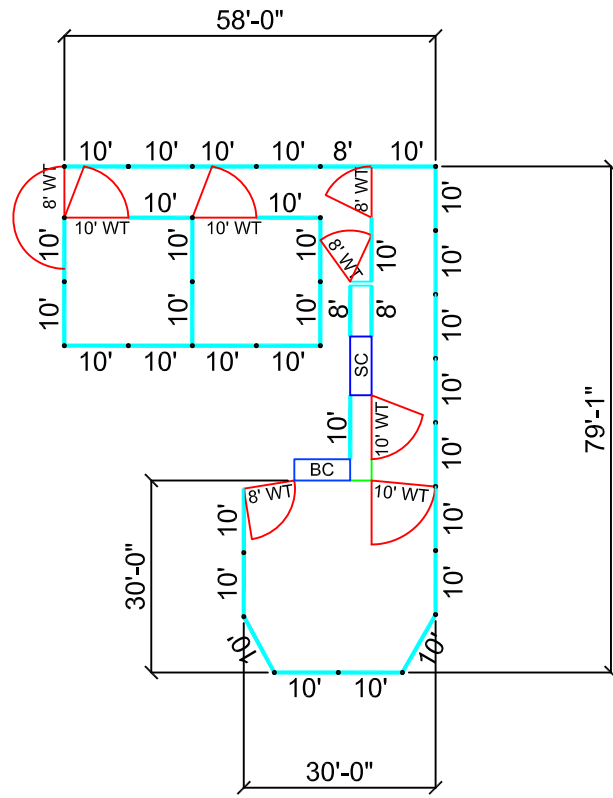

- 32 - 10' Panels
- 3 - 8' Panels
- 1 - L Sections
- 1 - Slider Sections
- 4 - 10' WT Gates
- 4 - 8' WT Gates
- 1 - Stripping Chute
- 1 - Bucking Chutes
- 2 - Bucking Chute Safety Pads

30'x30' Bucking Arena

Scale: 1" = 30'-0"