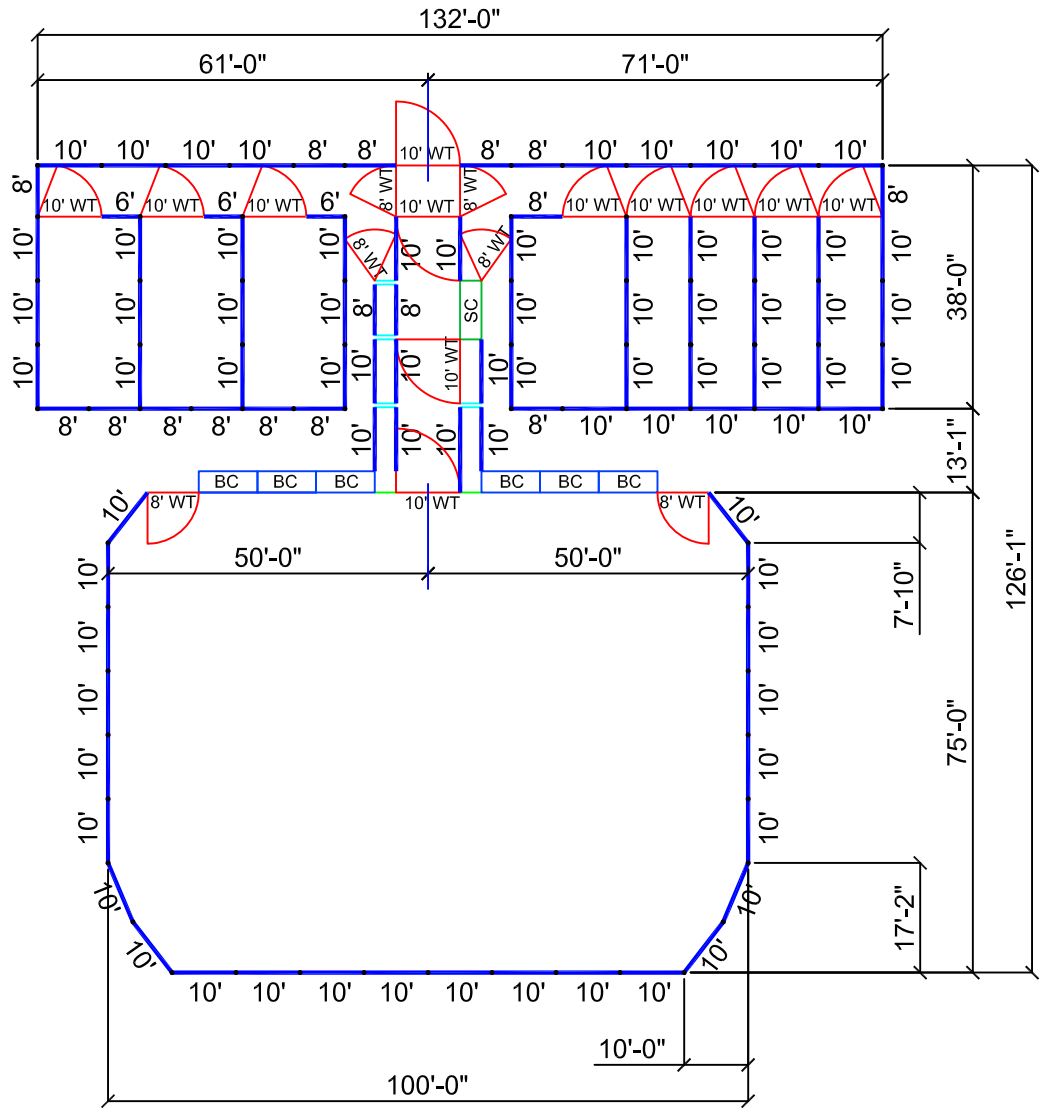

- 300 SERIES PANELS
- 77 - (310) 10' Panels
- 16 - (308) 8' Panels
- 3 - (306) 6' Panels
- 12 - (W310) 10' WT
- 6 - (W308) 8' WT
  
- 1 - RS Stripping Chute
- 6 - Bucking Chutes
- 2 - L Sections
- 4 - Slider Sections
- 8 - Bucking Chute Safety Pads

## 75'x100' Bucking Arena