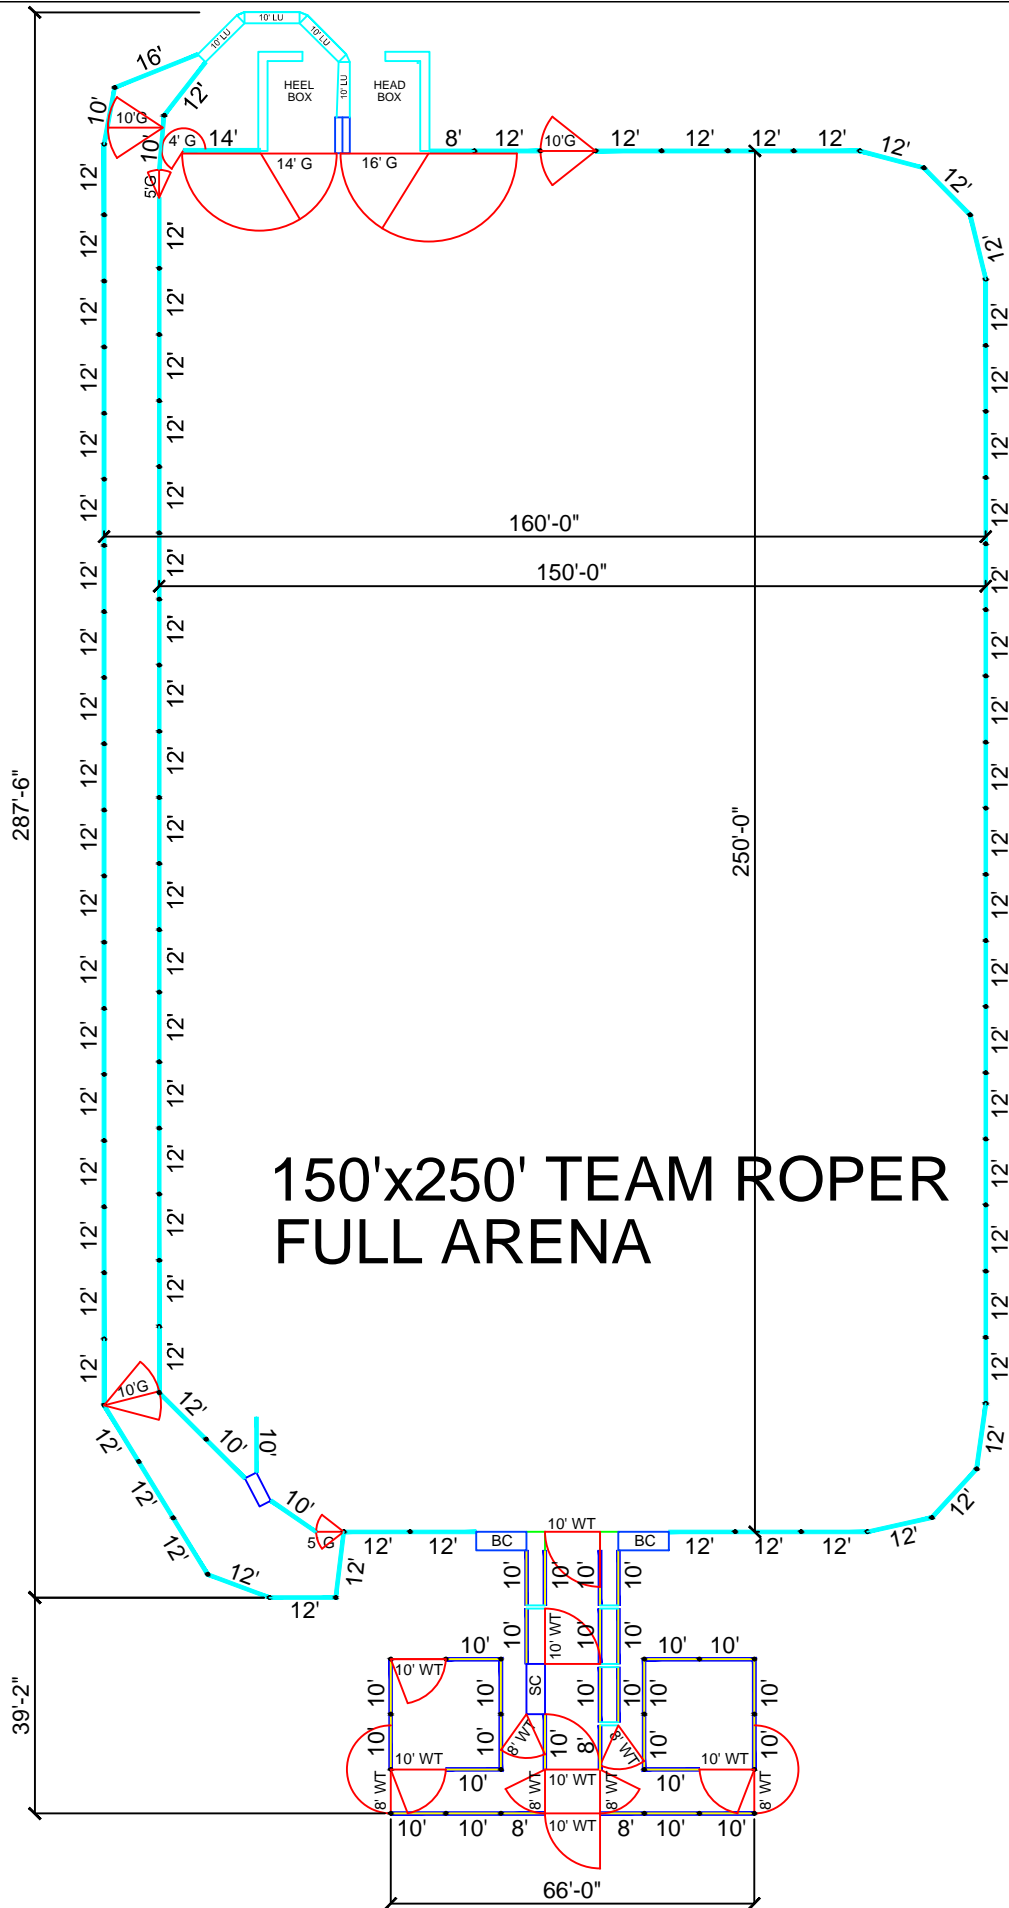

200 SERIES PANELS

- 78 - 12' Panels
- 1 - 16' Panels
- 1 - 14' Panels
- 5 - 10' Panels
- 1 - 8' Panel

- 1 - 16' Gate
- 1 - 14' Gate
- 3 - 10' Gates
- 2 - 5' Gates
- 1 - 4' Gates

- 1 - Roping Chute
- 1 - Stripping Chute

- 4 - Sets of 10' Leadups
- 3 - 45° Section

- 1 - Set of Head/Heel Boxes

300 SERIES PANELS

- 27 - (310) 10' Panels
- 3 - (308) 8' Panels
- 7 - (W310) 10' WT
- 6 - (W308) 8' WT

- 1 - RS Stripping Chute
- 2 - Bucking Chutes
- 2 - L Sections
- 4 - Slider Sections

- 146 - Posts
(96 - Roping Arena)
(50 - Rough Stock)

150'x250' TEAM ROPER FULL ARENA