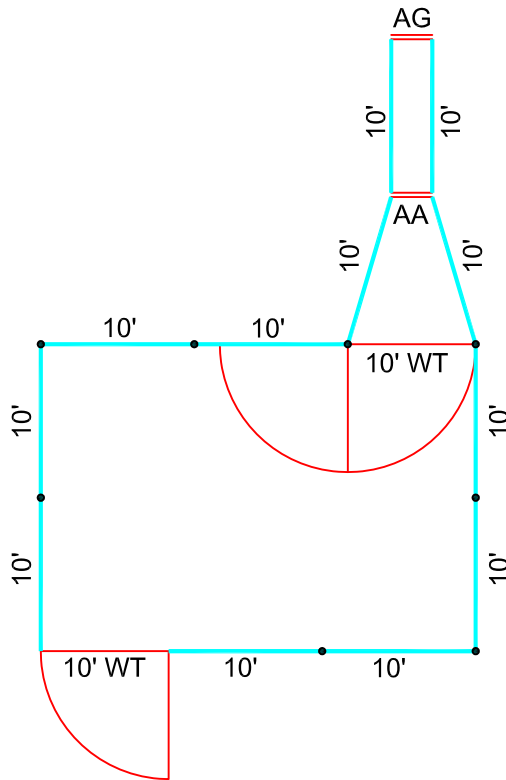

210 SERIES PANELS
 12 - (210) 10' Panels
 2 - (210) 10' WT
 1 - ALLEY ARCH
 1 - ARCH GATE

20 x 30 CATTLE PEN w/ FUNNEL