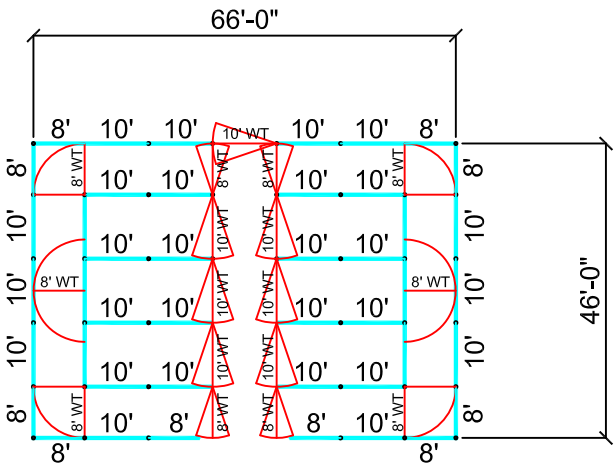

- 28 - 10' Panels
- 10 - 8' Panels
- 7 - 10' WT Gates
- 10 - 8' WT Gates

66' x 46' CATTLE PEN