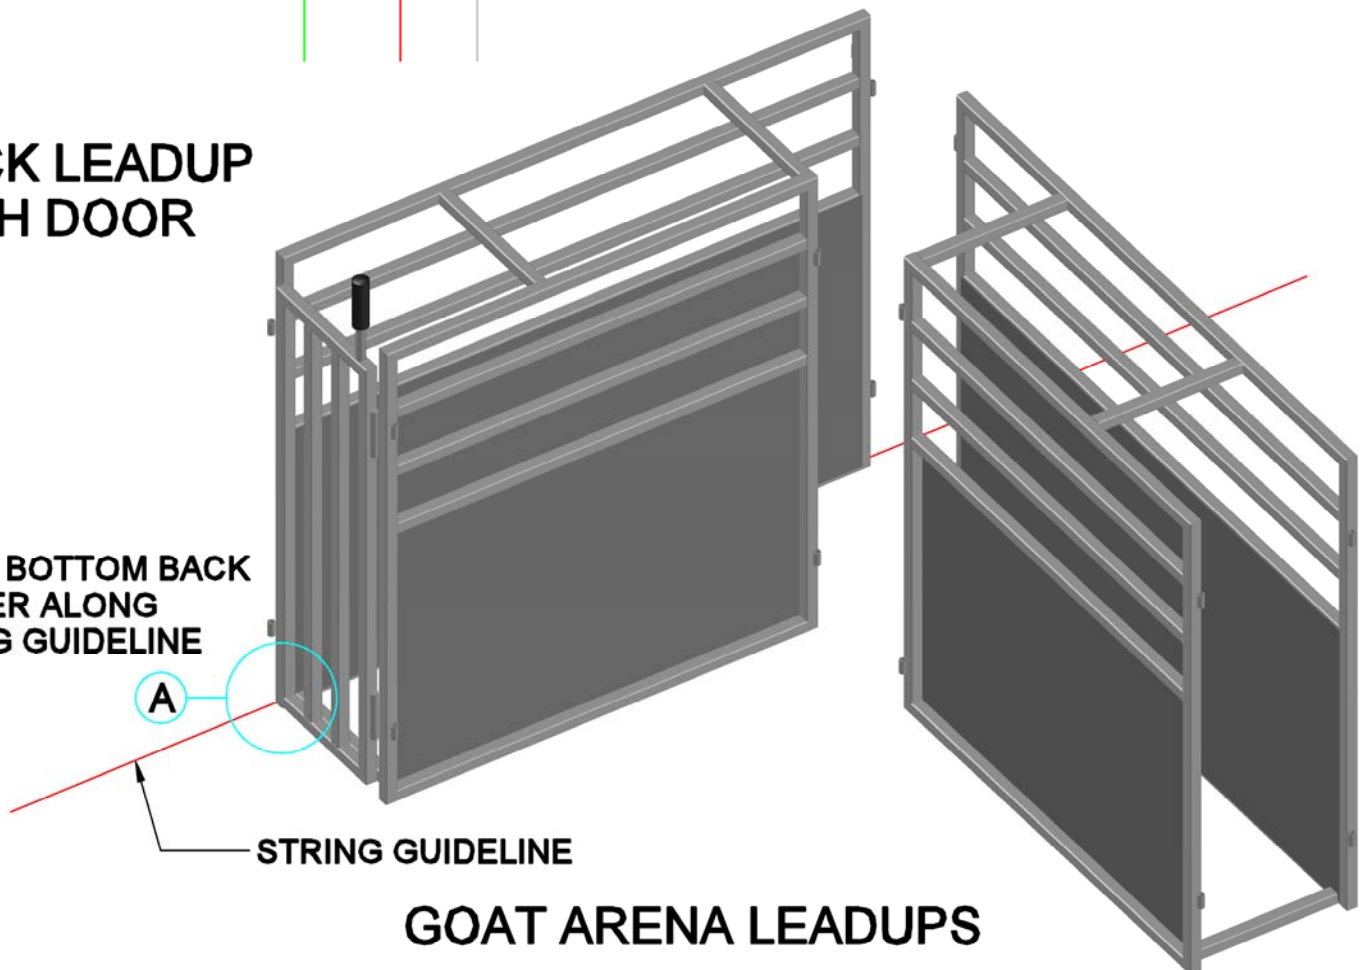

GOAT ARENA LEADUP LOCATION

1 Position the BACK Corner **A** of the leadups at the dimensions shown below:

BACK LEADUP WITH DOOR

PLACE BOTTOM BACK CORNER ALONG STRING GUIDELINE

This drawing is the property of RedRiverArenas.com
RedRiverArenas does not authorize the reproduction or
conveyance of any information contained herein
without prior written permission.

LEADUP LOCATION

REDRIVERARENAS.COM

PHONE : 1-325-625-1900

GRA-01C