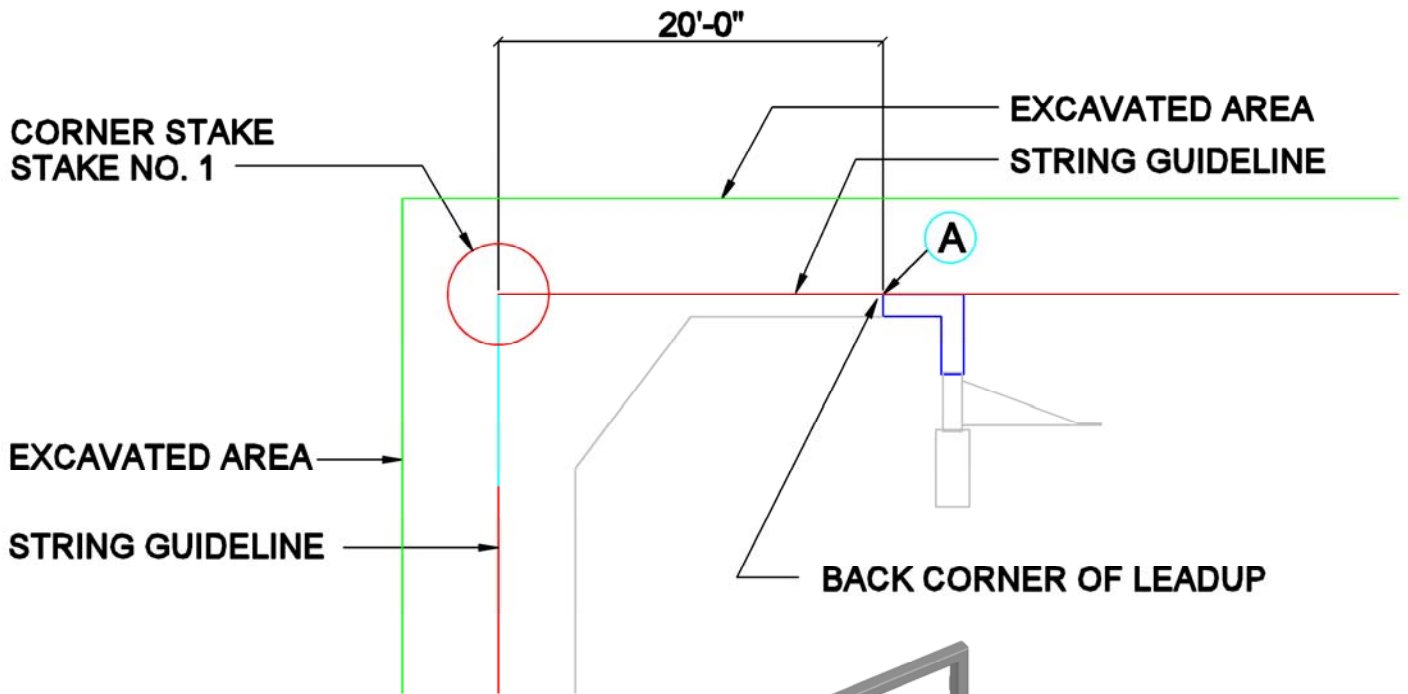

GOAT ARENA LEADUP LOCATION

1 Position the BACK Corner **A** of the leadups at the dimensions shown below:

BACK LEADUP WITH DOOR

PLACE BOTTOM BACK CORNER ALONG STRING GUIDELINE

This drawing is the property of RedRiverArenas.com
RedRiverArenas does not authorize the reproduction or
conveyance of any information contained herein
without prior written permission.

LEADUP LOCATION

REDRIVERARENAS.COM

PHONE : 1-325-625-1900

GRA-01C