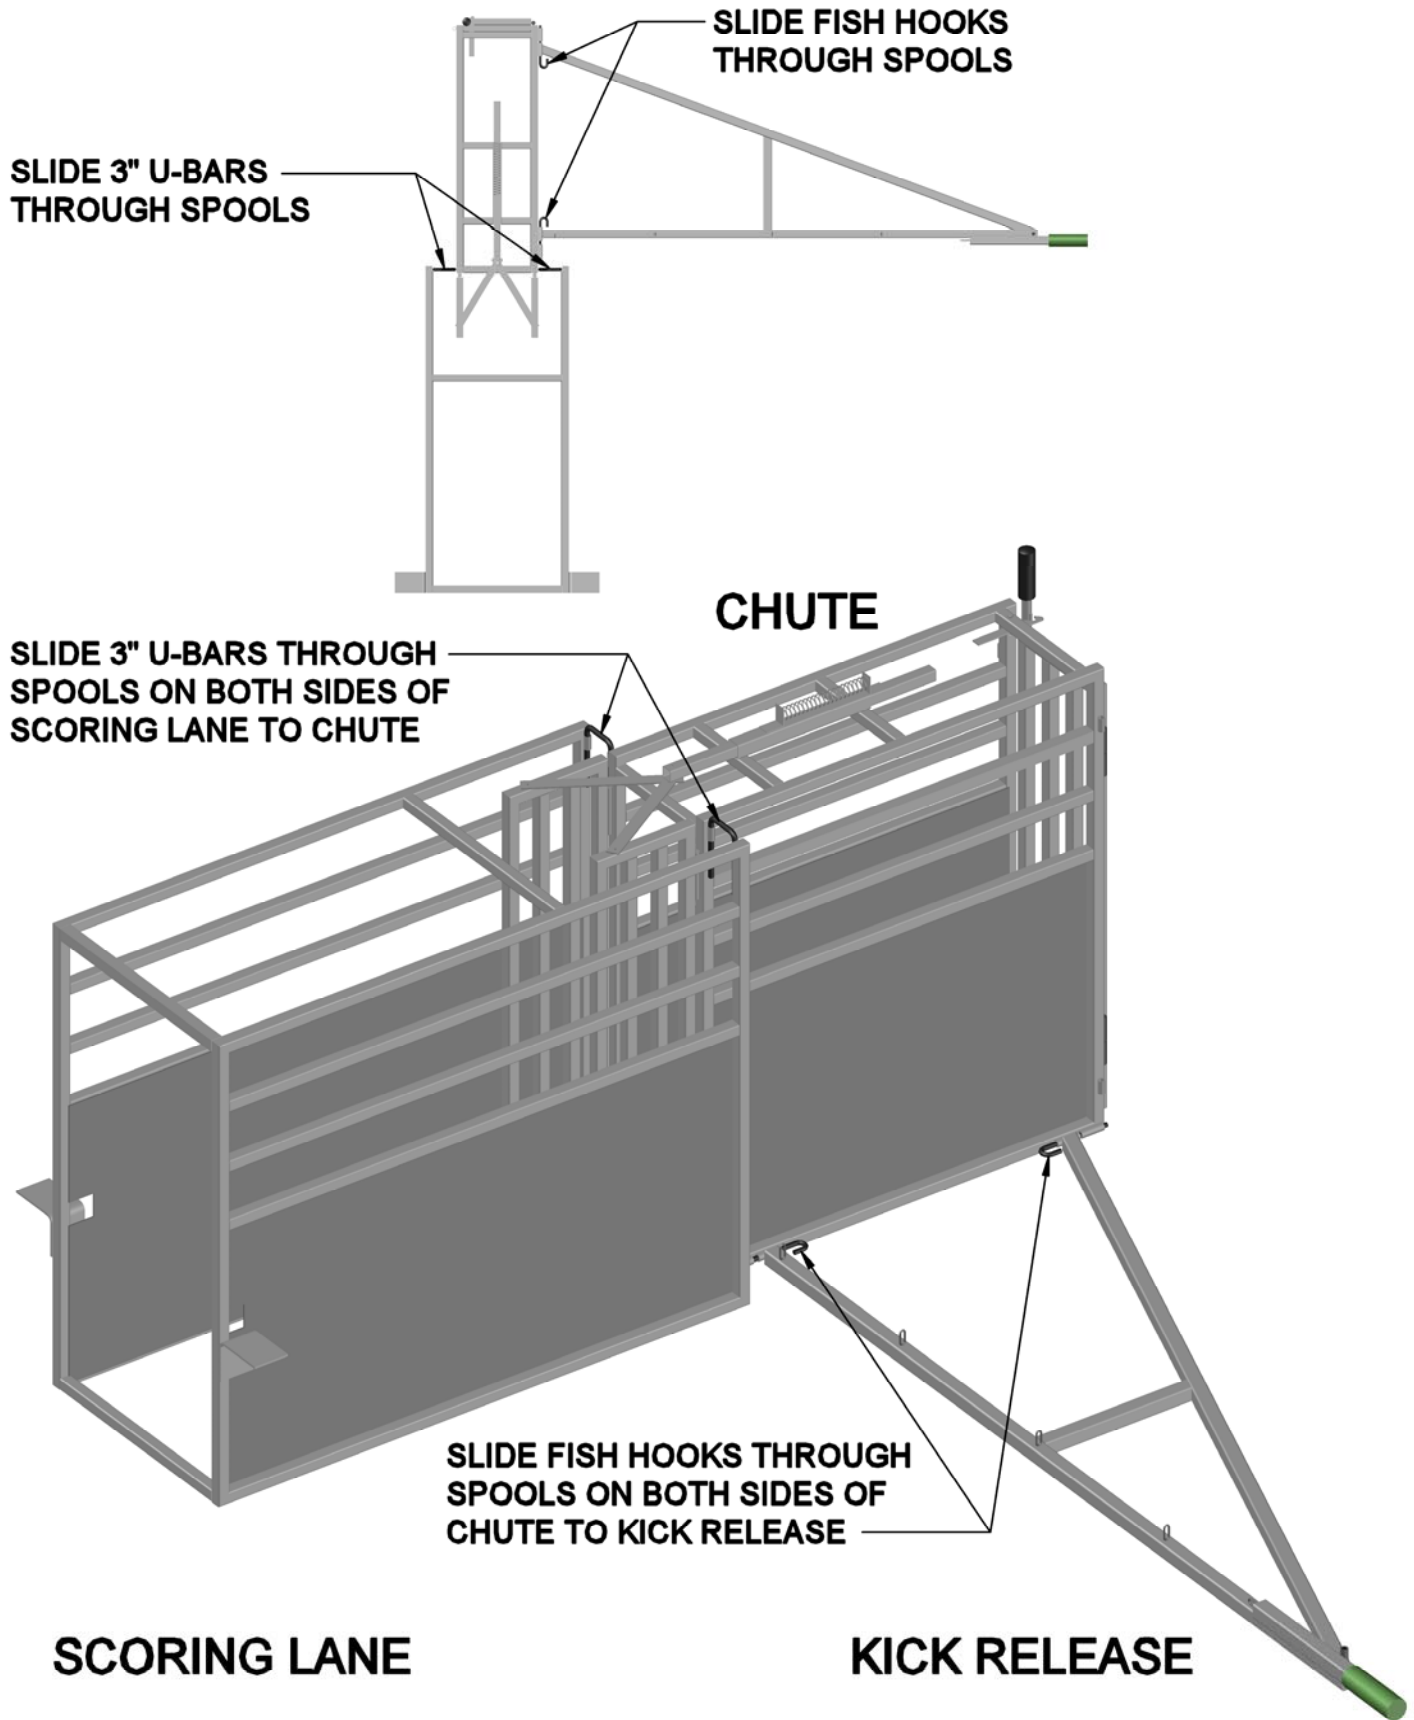

SCORE LANE TO CHUTE CONNECTIONS

This drawing is the property of RedRiverArenas.com
RedRiverArenas does not authorize the reproduction or
conveyance of any information contained herein
without prior written permission.

SCORE LANE TO CHUTE

REDRIVERARENAS.COM

PHONE : 1-325-625-1900

GRA-02D