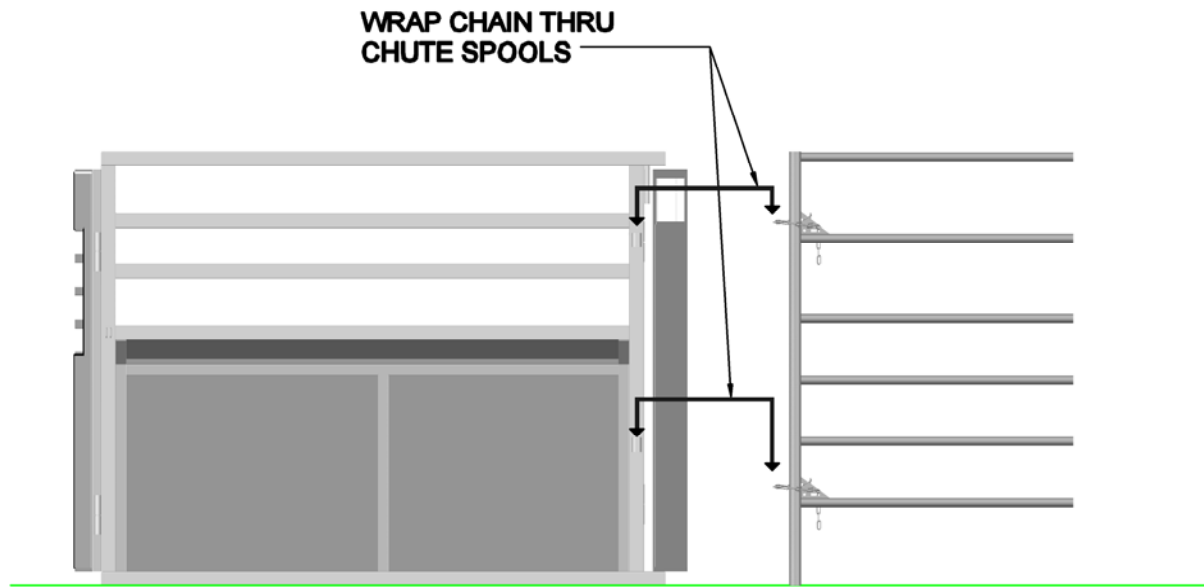

# PANEL TO CHUTE CONNECTION

**ROPING CHUTE LEFT SIDE**

**PANEL**

**STANDING BEHIND THE CHUTE  
PANEL TO LEFT SIDE CHUTE CONNECTION**

This drawing is the property of RedRiverArenas.com  
RedRiverArenas does not authorize the reproduction or  
conveyance of any information contained herein  
without prior written permission.

**PANEL TO CHUTE LEFT**

REDRIVERARENAS.COM

PHONE : 1-325-625-1900

TUBE-S12-00-A