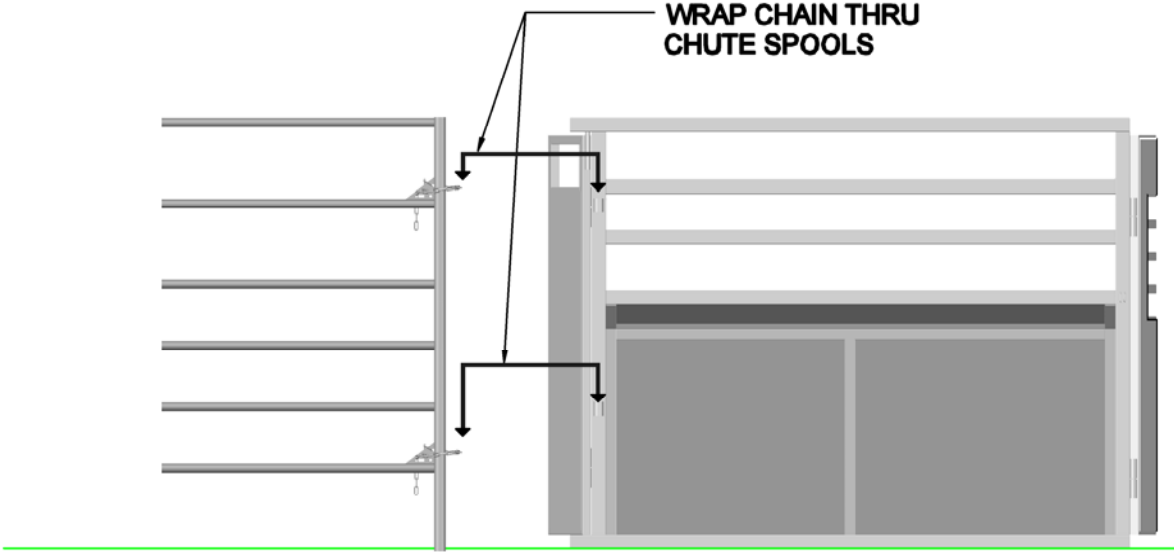

PANEL TO CHUTE CONNECTION

PANEL

ROPING CHUTE RIGHT SIDE

**STANDING BEHIND THE CHUTE
PANEL TO RIGHT SIDE CHUTE CONNECTION**

This drawing is the property of RedRiverArenas.com
RedRiverArenas does not authorize the reproduction or
conveyance of any information contained herein
without prior written permission.

PANEL TO CHUTE LEFT

REDRIVERARENAS.COM

PHONE : 1-325-625-1900

TUBE-S12-00-A