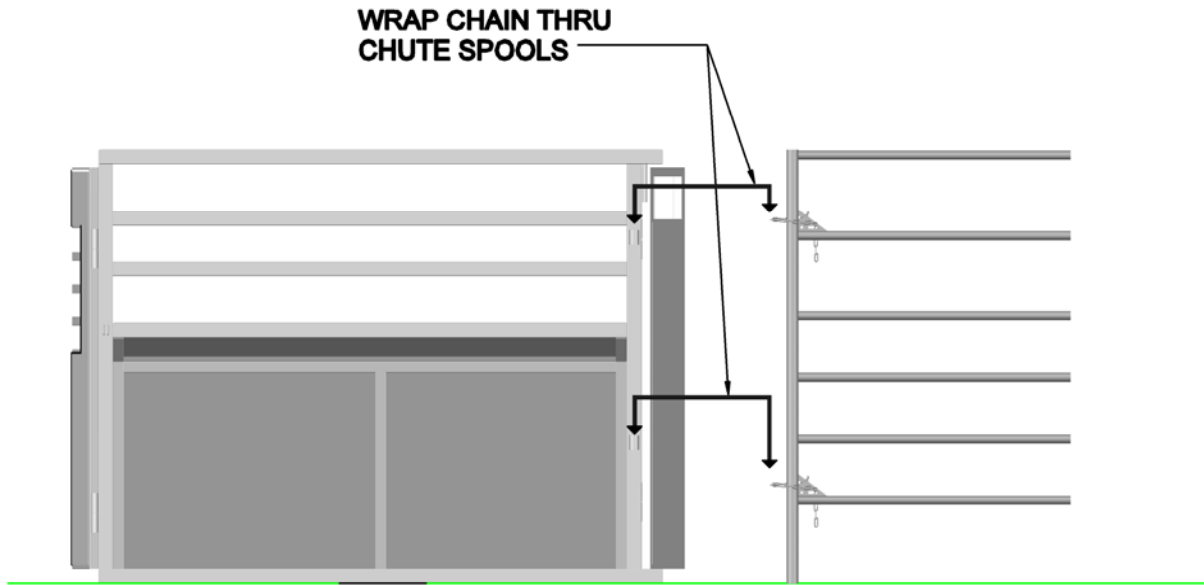

PANEL TO CHUTE CONNECTION

ROPING CHUTE LEFT SIDE

PANEL

**STANDING BEHIND THE CHUTE
PANEL TO LEFT SIDE CHUTE CONNECTION**

This drawing is the property of RedRiverArenas.com
RedRiverArenas does not authorize the reproduction or
conveyance of any information contained herein
without prior written permission.

PANEL TO CHUTE LEFT

REDRIVERARENAS.COM

PHONE : 1-325-625-1900

TUBE-S12-00CS