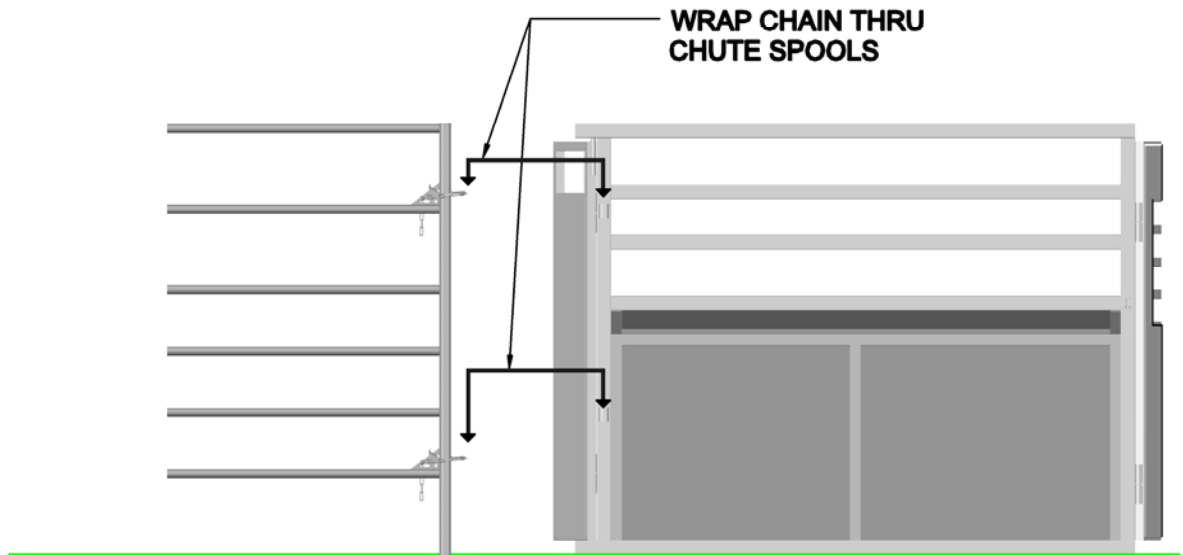

PANEL TO CHUTE CONNECTION

PANEL

ROPING CHUTE RIGHT SIDE

**STANDING BEHIND THE CHUTE
PANEL TO RIGHT SIDE CHUTE CONNECTION**

This drawing is the property of RedRiverArenas.com
RedRiverArenas does not authorize the reproduction or
conveyance of any information contained herein
without prior written permission.

PANEL TO CHUTE RIGHT

REDRIVERARENAS.COM

PHONE : 1-325-625-1900

TUBE-S12-00CS