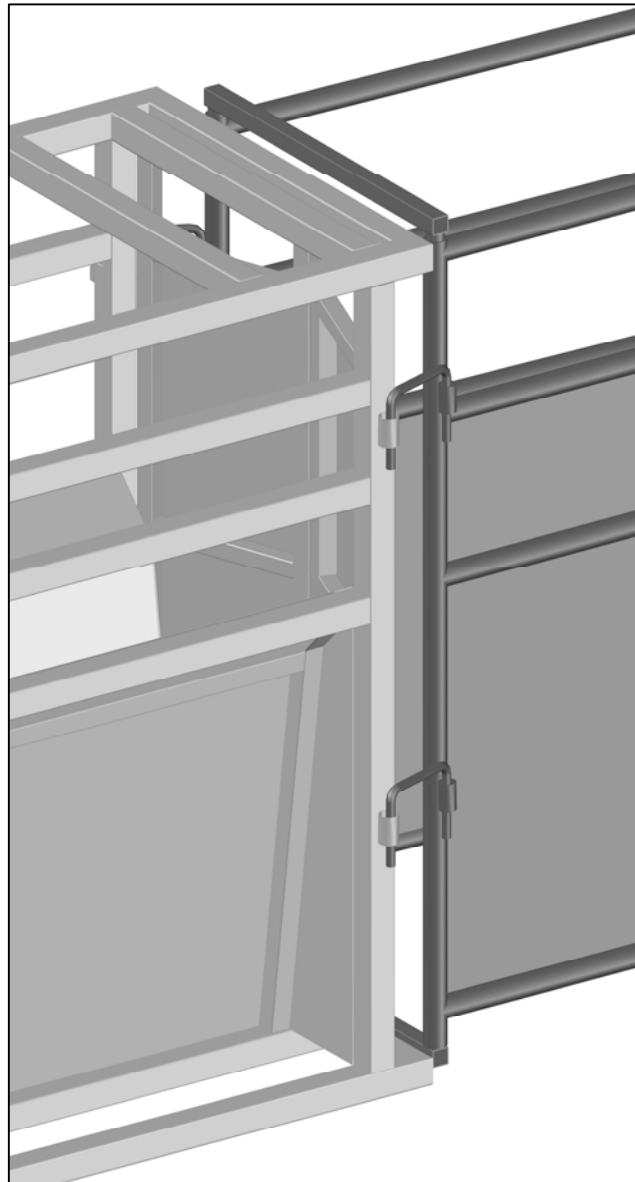

LEADUP TO CHUTE CONNECTION

ROPING CHUTE LEFT SIDE
(5/8" x 5" U-BAR)

ROPING CHUTE RIGHT SIDE
(5/8" x 5" BENT U-BAR)

STANDING BEHIND CHUTE
LEFT AND RIGHT LEADUP TO CHUTE U-BAR CONNECTIONS

This drawing is the property of RedRiverArenas.com
RedRiverArenas does not authorize the reproduction or
conveyance of any information contained herein
without prior written permission.

LEADUP TO CHUTE RIGHT SIDE

REDRIVERARENAS.COM

PHONE : 1-325-625-1900

TUBE-S12-04-WC