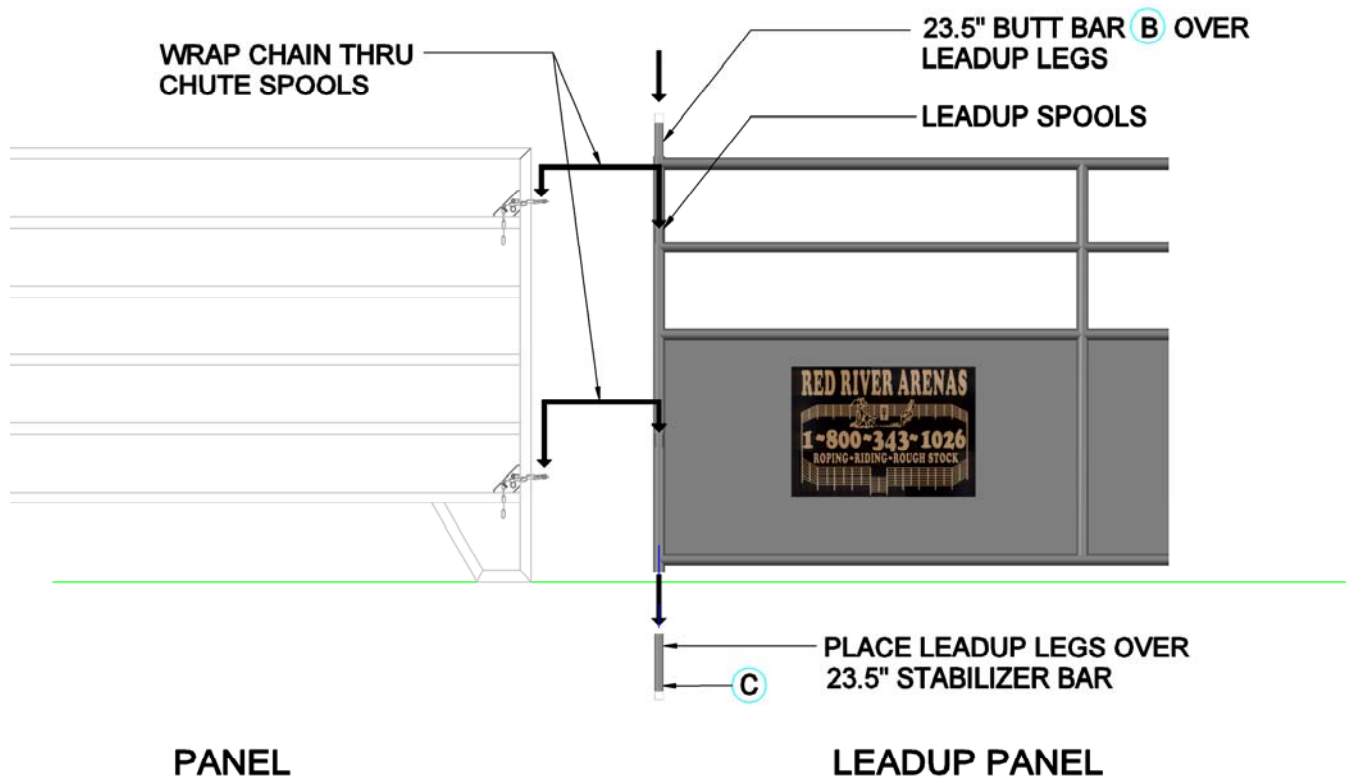

# PANEL TO LEADUP CONNECTION (END OF LEADUPS)

## PANEL TO END LEADUPS CONNECTION

This drawing is the property of RedRiverArenas.com. RedRiverArenas does not authorize the reproduction or conveyance of any information contained herein without prior written permission.

PANELS TO END LEADUPS CONNECTION

REDRIVERARENAS.COM

PHONE : 1-325-625-1900

TUBE-S12-04-WC