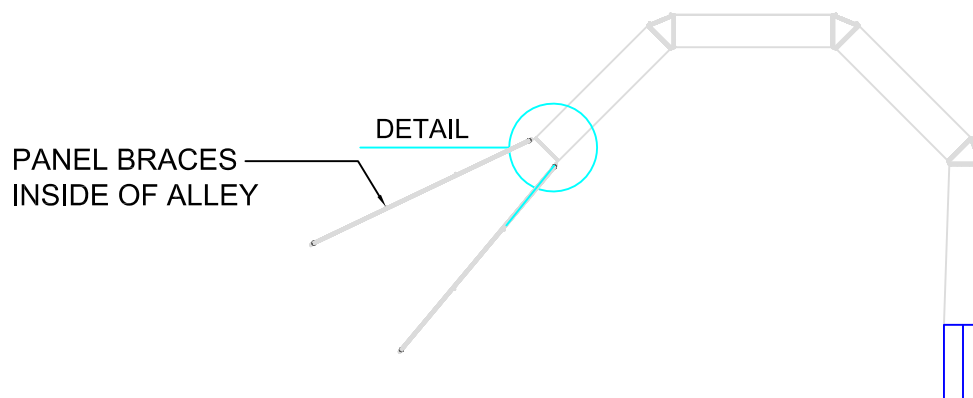

# PANEL TO LEADUP CONNECTION (END OF LEADUPS)

## PANEL TO END LEADUPS CONNECTION

This drawing is the property of RedRiverArenas.com. RedRiverArenas does not authorize the reproduction or conveyance of any information contained herein without prior written permission.

PANELS TO END LEADUPS CONNECTION

REDRIVERARENAS.COM

PHONE : 1-325-625-1900

TUBE-S12-04-WC