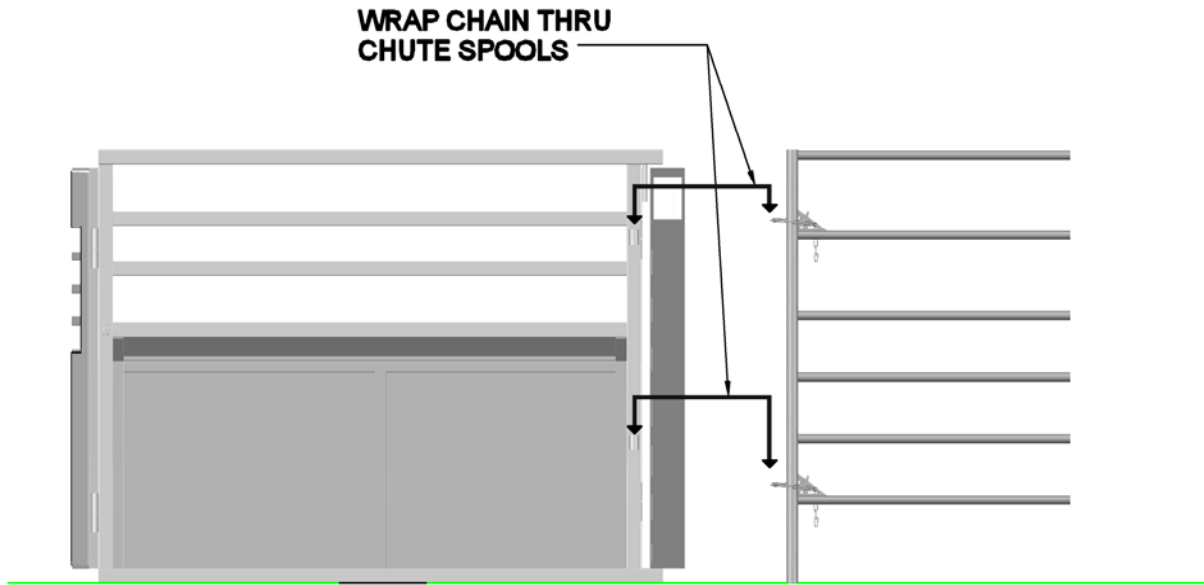

# PANEL TO CHUTE CONNECTION

**ROPING CHUTE LEFT SIDE**

**PANEL**

## STANDING BEHIND THE CHUTE PANEL TO LEFT SIDE CHUTE CONNECTION

This drawing is the property of RedRiverArenas.com  
RedRiverArenas does not authorize the reproduction or  
conveyance of any information contained herein  
without prior written permission.

**PANEL TO CHUTE LEFT**

REDRIVERARENAS.COM

PHONE : 1-325-625-1900

TUBE-S16-00CS