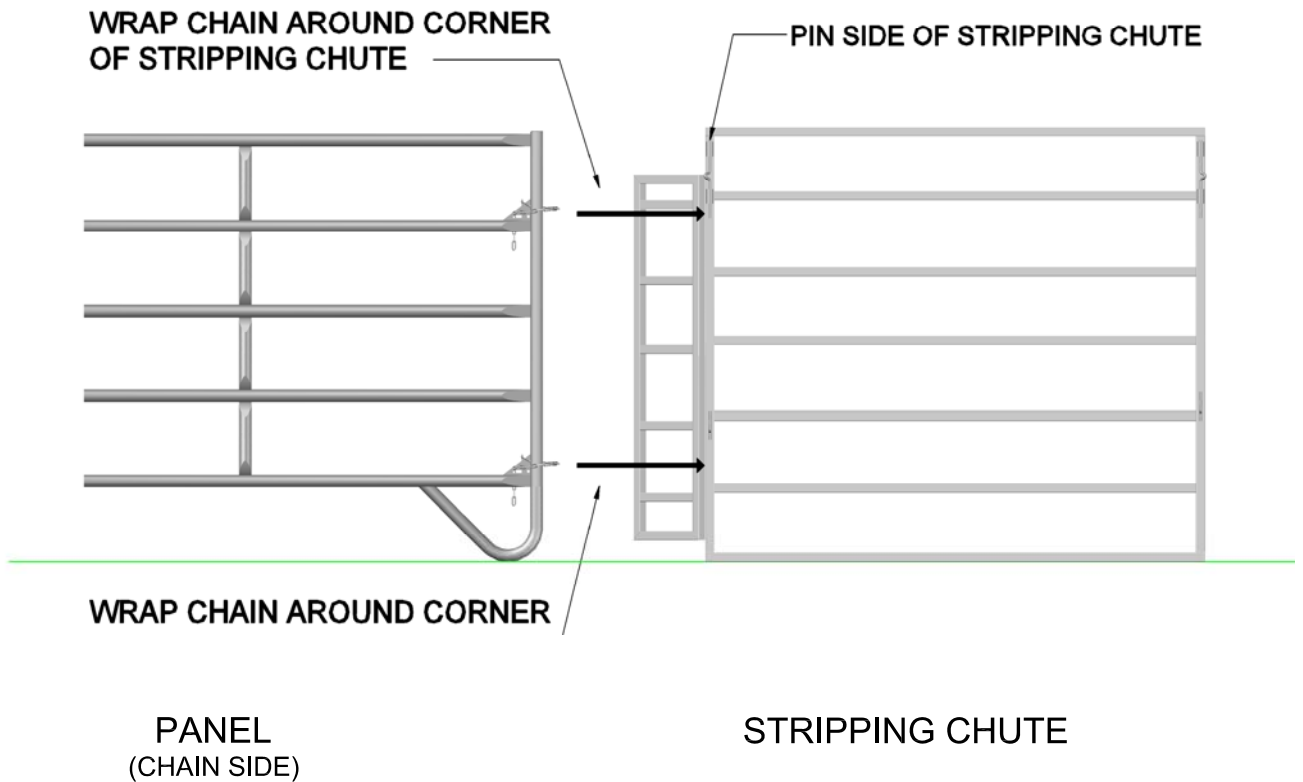

PANEL TO STRIPPING CHUTE CONNECTION w/ POST S1

PANEL TO STRIPING CHUTE CONNECTION

This drawing is the property of RedRiverArenas.com
RedRiverArenas does not authorize the reproduction or
conveyance of any information contained herein
without prior written permission.

PANEL TO STRIPPING CHUTE

REDRIVERARENAS.COM

PHONE : 1-325-625-1900

TUBE-S16-04-WC