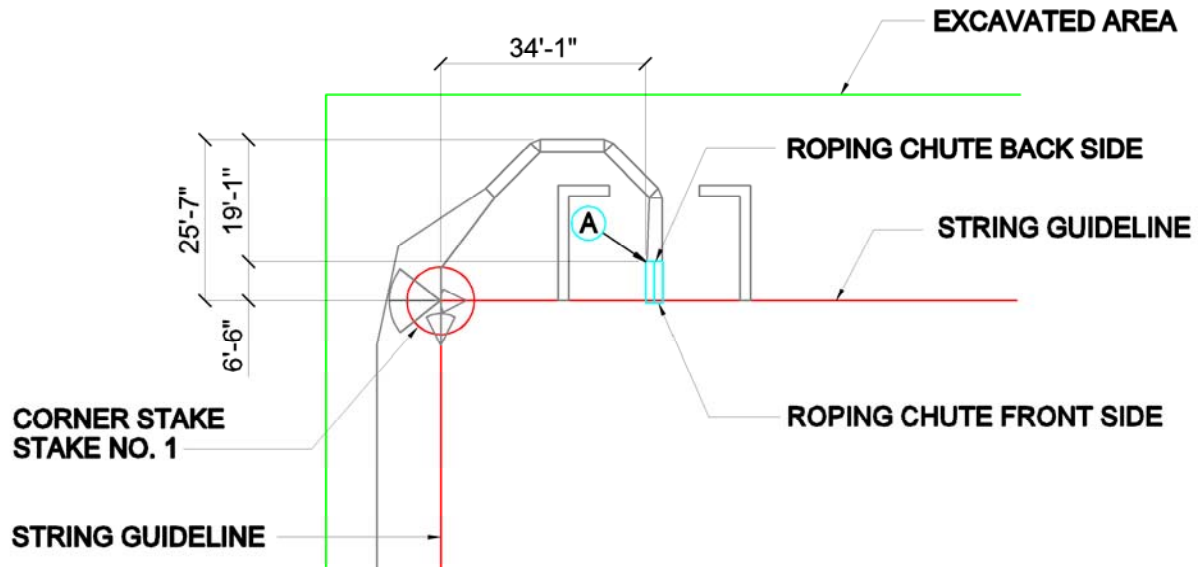

150 X 240 TEAM ROPER PRO ROPING CHUTE LOCATION

Position the BACK Corner **A** of the Roping Chute at the dimension shown below:

This drawing is the property of RedRiverArenas.com
RedRiverArenas does not authorize the reproduction or
conveyance of any information contained herein
without prior written permission.

150' X 250' TEAM ROPER PRO

REDRIVERARENAS.COM

PHONE : 1-325-625-1900

TUBE-S16-05-WC