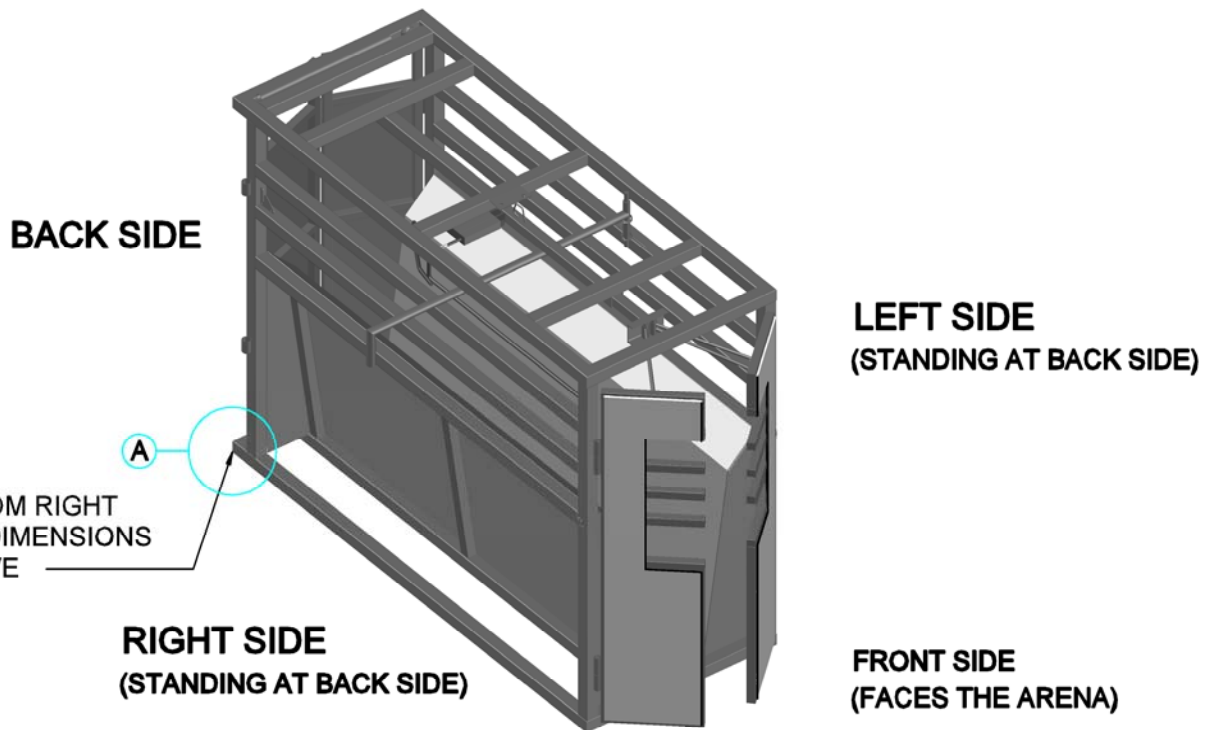

150 X 240 TEAM ROPER PRO ROPING CHUTE LOCATION

Position the BACK Corner **A** of the Roping Chute at the dimension shown below:

This drawing is the property of RedRiverArenas.com
RedRiverArenas does not authorize the reproduction or
conveyance of any information contained herein
without prior written permission.

150' X 250' TEAM ROPER PRO

REDRIVERARENAS.COM

PHONE : 1-325-625-1900

TUBE-S16-05-WC