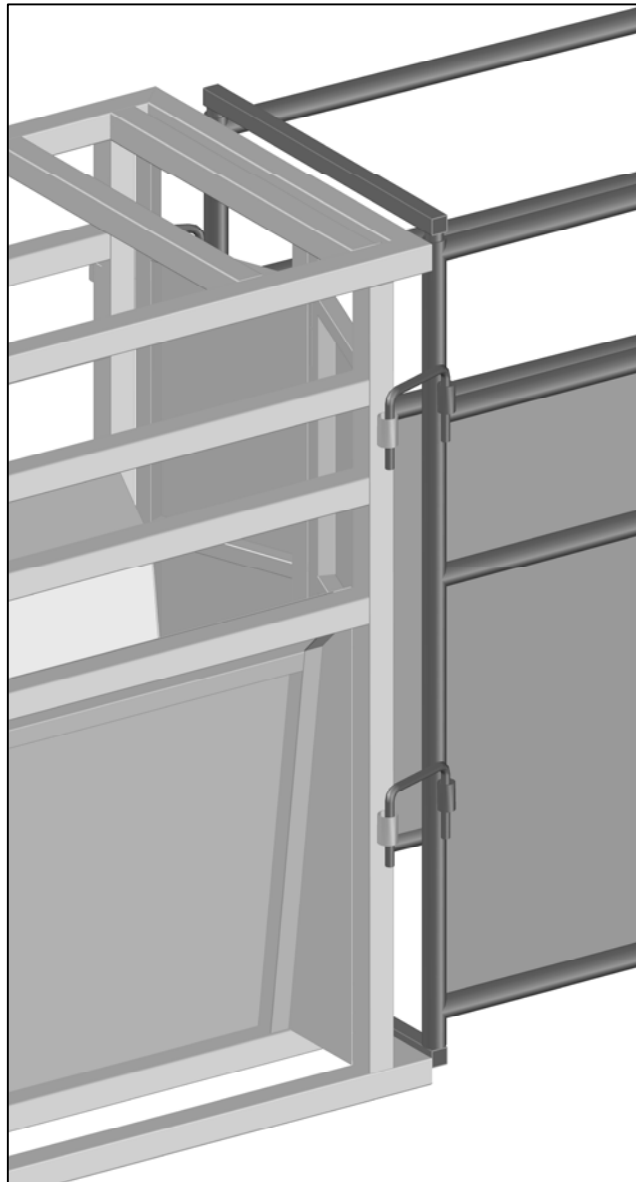

LEADUP TO CHUTE CONNECTION

ROPING CHUTE LEFT SIDE
(5/8" x 5" U-BAR)

ROPING CHUTE RIGHT SIDE
(5/8" x 5" BENT U-BAR)

STANDING BEHIND CHUTE
LEFT AND RIGHT LEADUP TO CHUTE U-BAR CONNECTIONS

This drawing is the property of RedRiverArenas.com
RedRiverArenas does not authorize the reproduction or
conveyance of any information contained herein
without prior written permission.

LEADUP TO CHUTE RIGHT SIDE

REDRIVERARENAS.COM

PHONE : 1-325-625-1900

TUBE-S16-07-WC