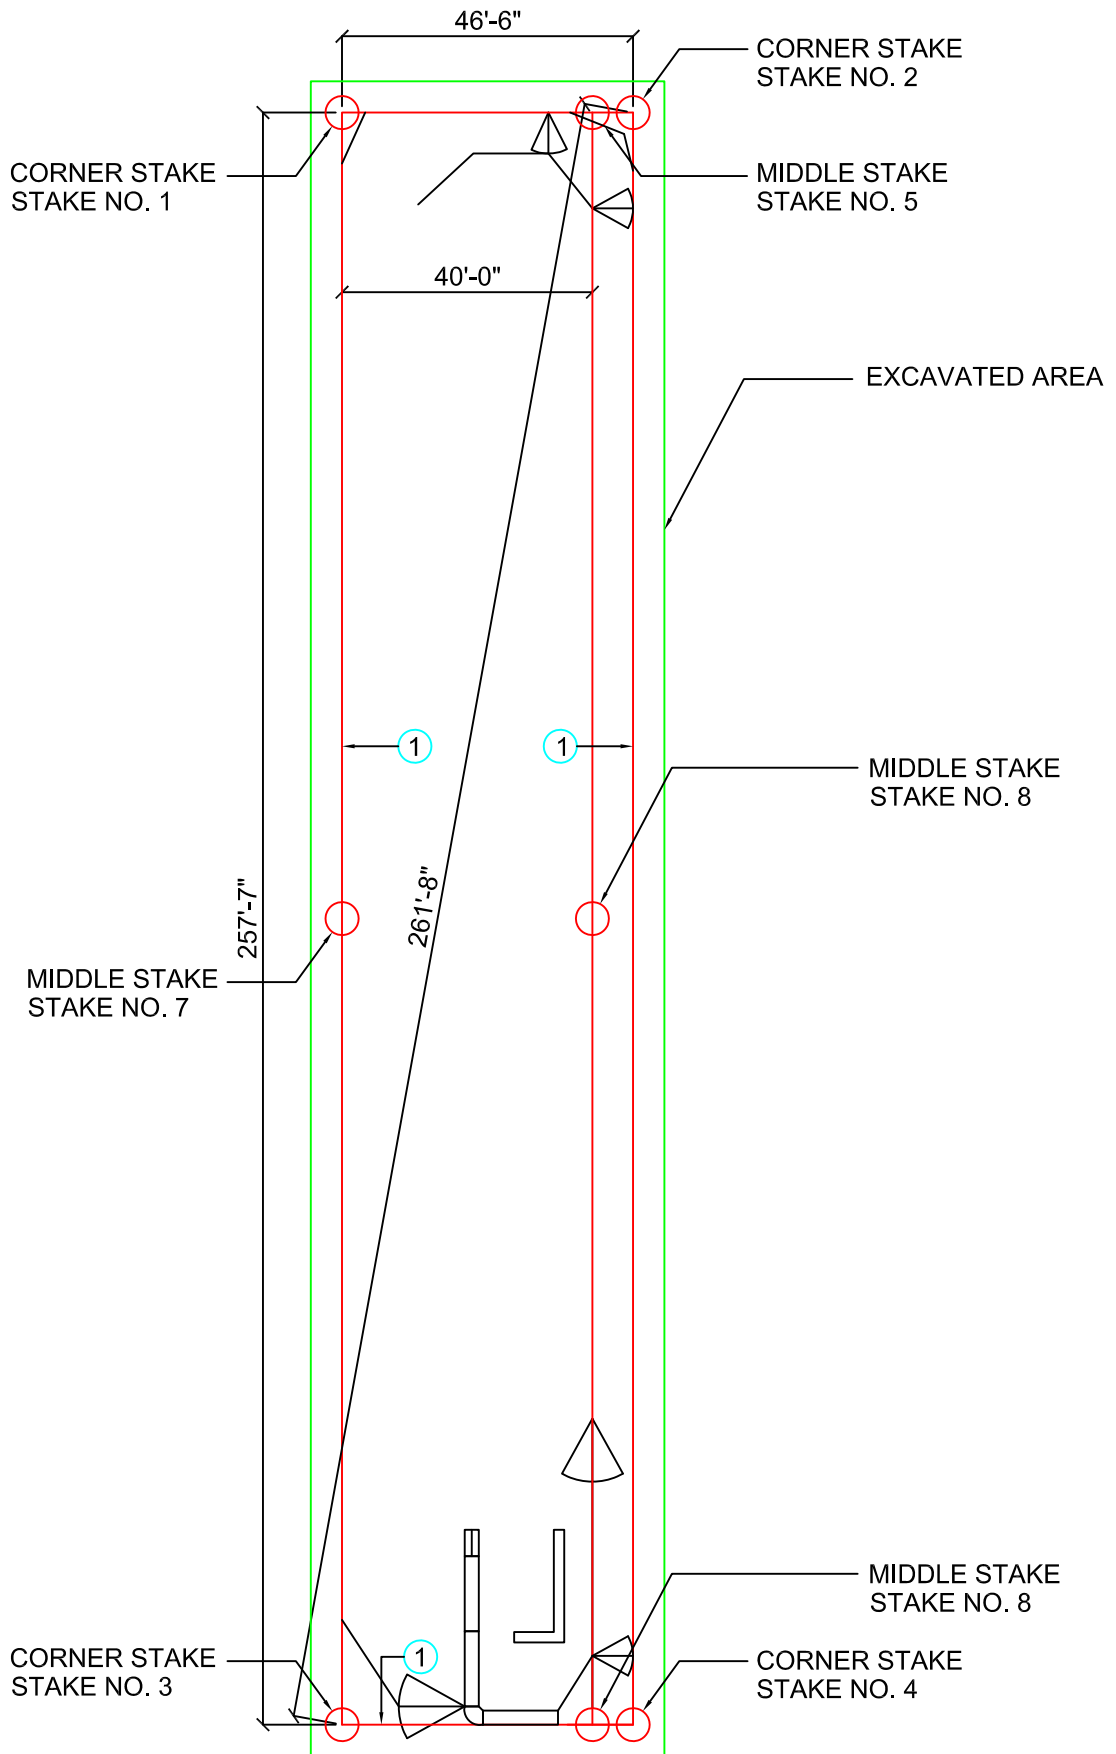

This drawing is the property of RedRiverArenas.com
RedRiverArenas does not authorize the reproduction or
conveyance of any information contained herein
without prior written permission.

EXCAVATION

REDRIVERARENAS.COM

PHONE : 1-325-625-1900

TUBE-S16-23-WC