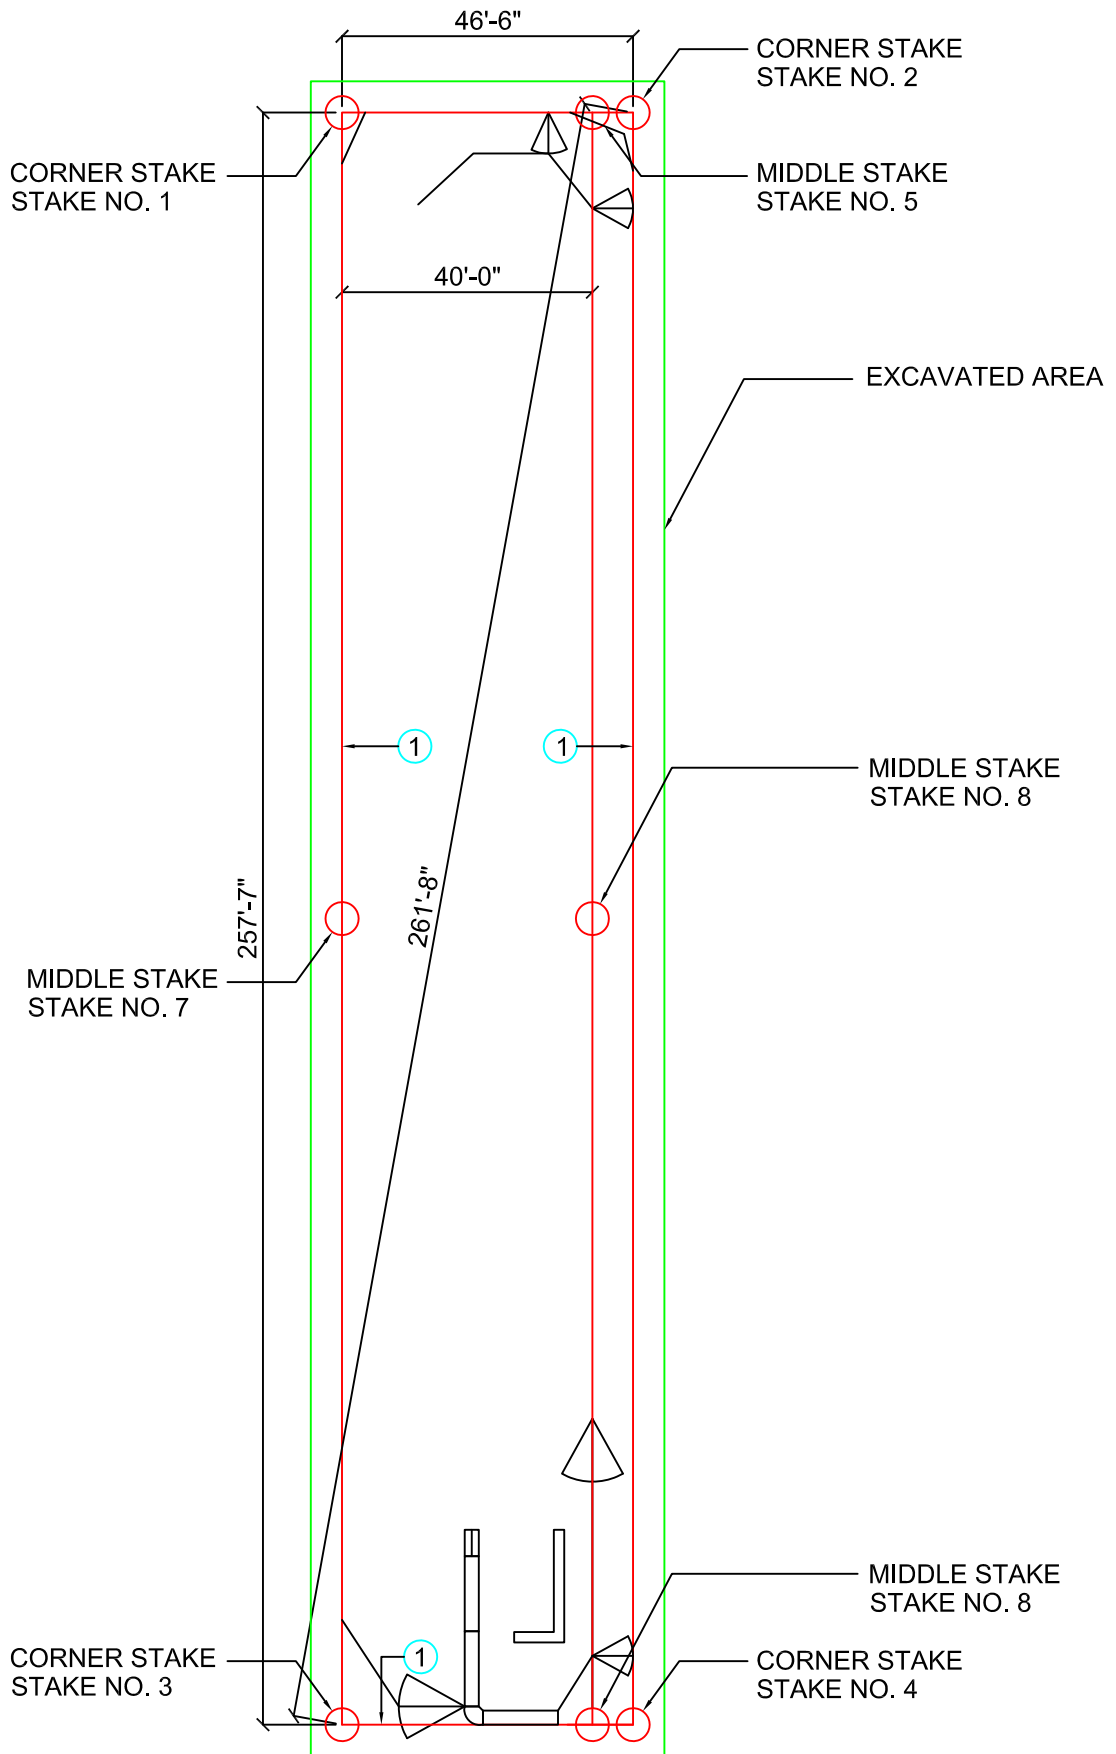

40" X 260' CALF ARENA

REDRIVERARENAS.COM

PHONE : 1-325-625-1900

TUBE-S16-23-WC

This drawing is the property of RedRiverArenas.com
 RedRiverArenas does not authorize the reproduction or
 conveyance of any information contained herein
 without prior written permission.

EXCAVATION

REDRIVERARENAS.COM

PHONE : 1-325-625-1900

TUBE-S16-23-WC