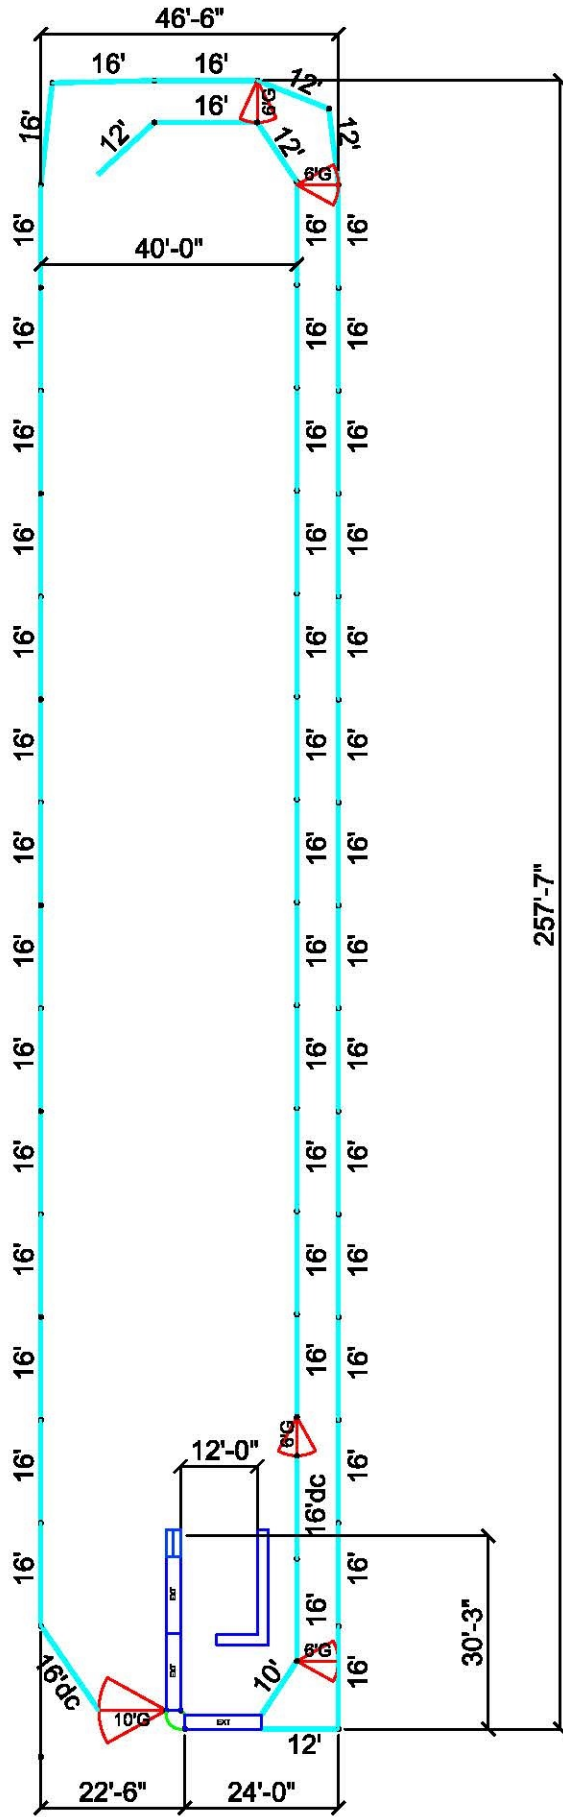

This drawing is the property of RedRiverArenas.com
RedRiverArenas does not authorize the reproduction or
conveyance of any information contained herein
without prior written permission.

40" X 260' CALF ARENA

REDRIVERARENAS.COM

PHONE : 1-325-625-1900

TUBE-S16-23-WC