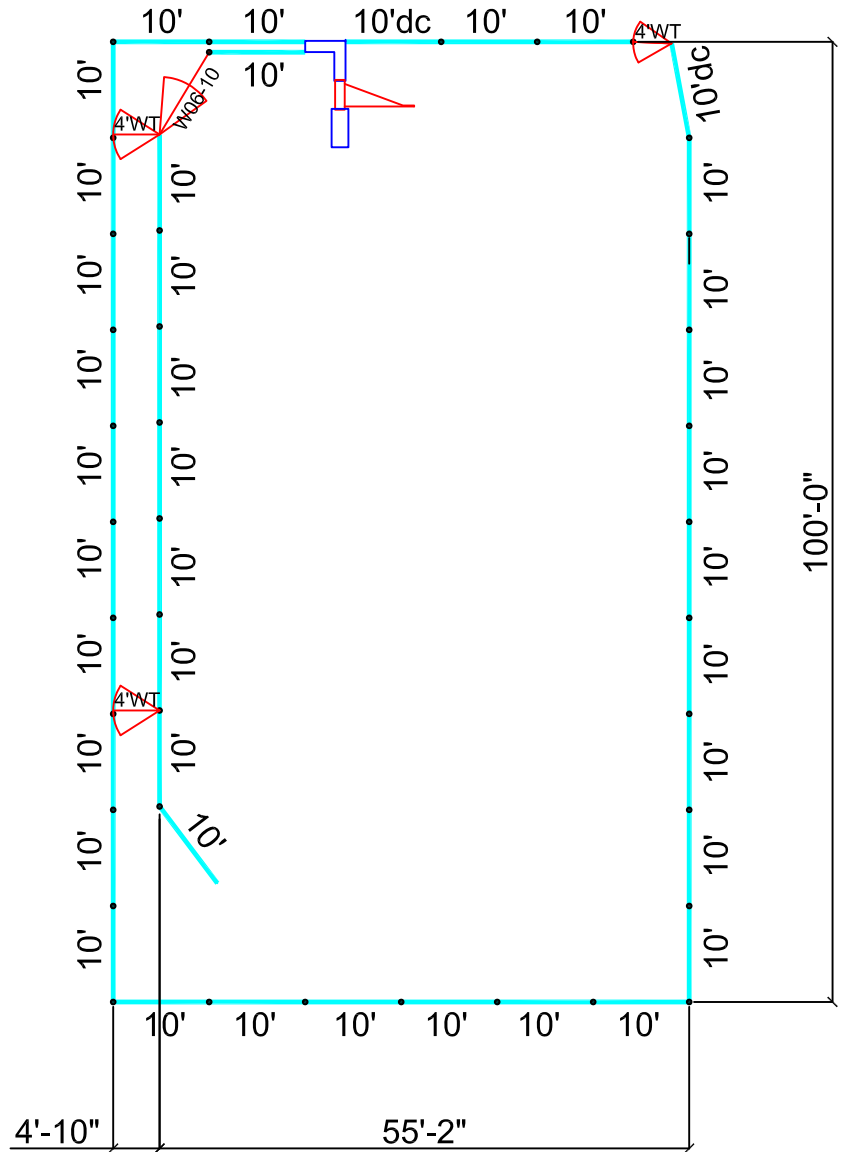

- 38 - 10' Panels
- 2 - 10' Panels dc
- 1 - W06-10 WT
- 3 - 4' WT Gate
- 1 - Goat Score Box
- 1 - Goat Chute
- 1 - Goat Extension

This drawing is the property of RedRiverArenas.com  
 RedRiverArenas does not authorize the reproduction or  
 conveyance of any information contained herein  
 without prior written permission.

## 56' x 100' GOAT ROPING ARENA

REDRIVERARENAS.COM

PHONE : 1-325-625-1900

GRA-01