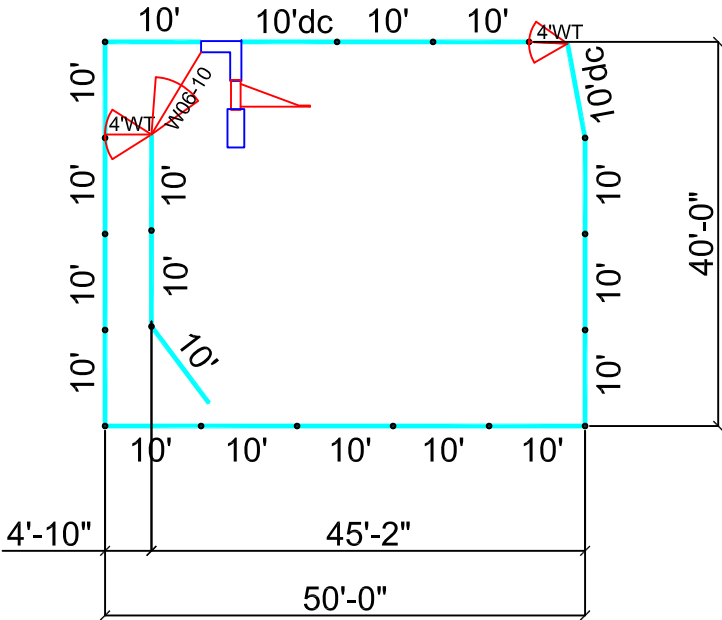

- 18 - 10' Panels
- 2 - 10' Panels dc
- 1 - W06-10 WT
- 2 - 4' WT Gate
- 1 - Goat Score Box
- 1 - Goat Chute
- 1 - Goat Extension

This drawing is the property of RedRiverArenas.com
 RedRiverArenas does not authorize the reproduction or
 conveyance of any information contained herein
 without prior written permission.

46' x 40' GOAT ROPING ARENA

REDRIVERARENAS.COM

PHONE : 1-325-625-1900

GRA-02