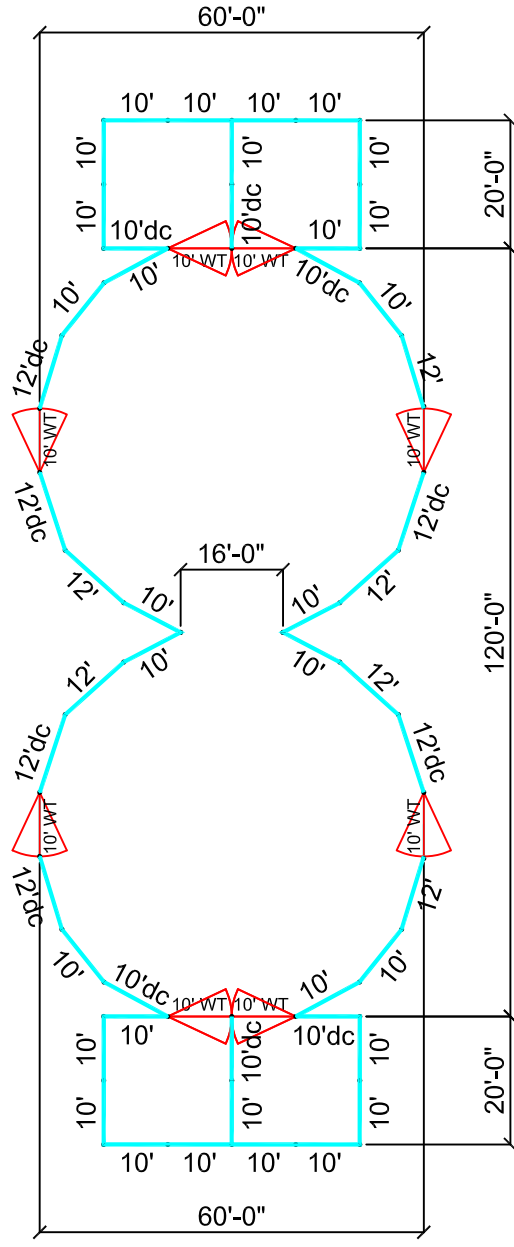

- 30 - 10' Panels
- 6 - 12' Panels
- 6 - 12' Panels dc
- 6 - 10' Panels dc
- 8 - 10' WT Gates

Ranch Sorting Competition Pen

Scale: 1" = 30'-0"

This drawing is the property of RedRiverArenas.com. RedRiverArenas does not authorize the reproduction or conveyance of any information contained herein without prior written permission.

RANCH SORTING COMPETITION PEN

REDRIVERARENAS.COM

PHONE : 1-325-625-1900

TUBE-S10-26-WC